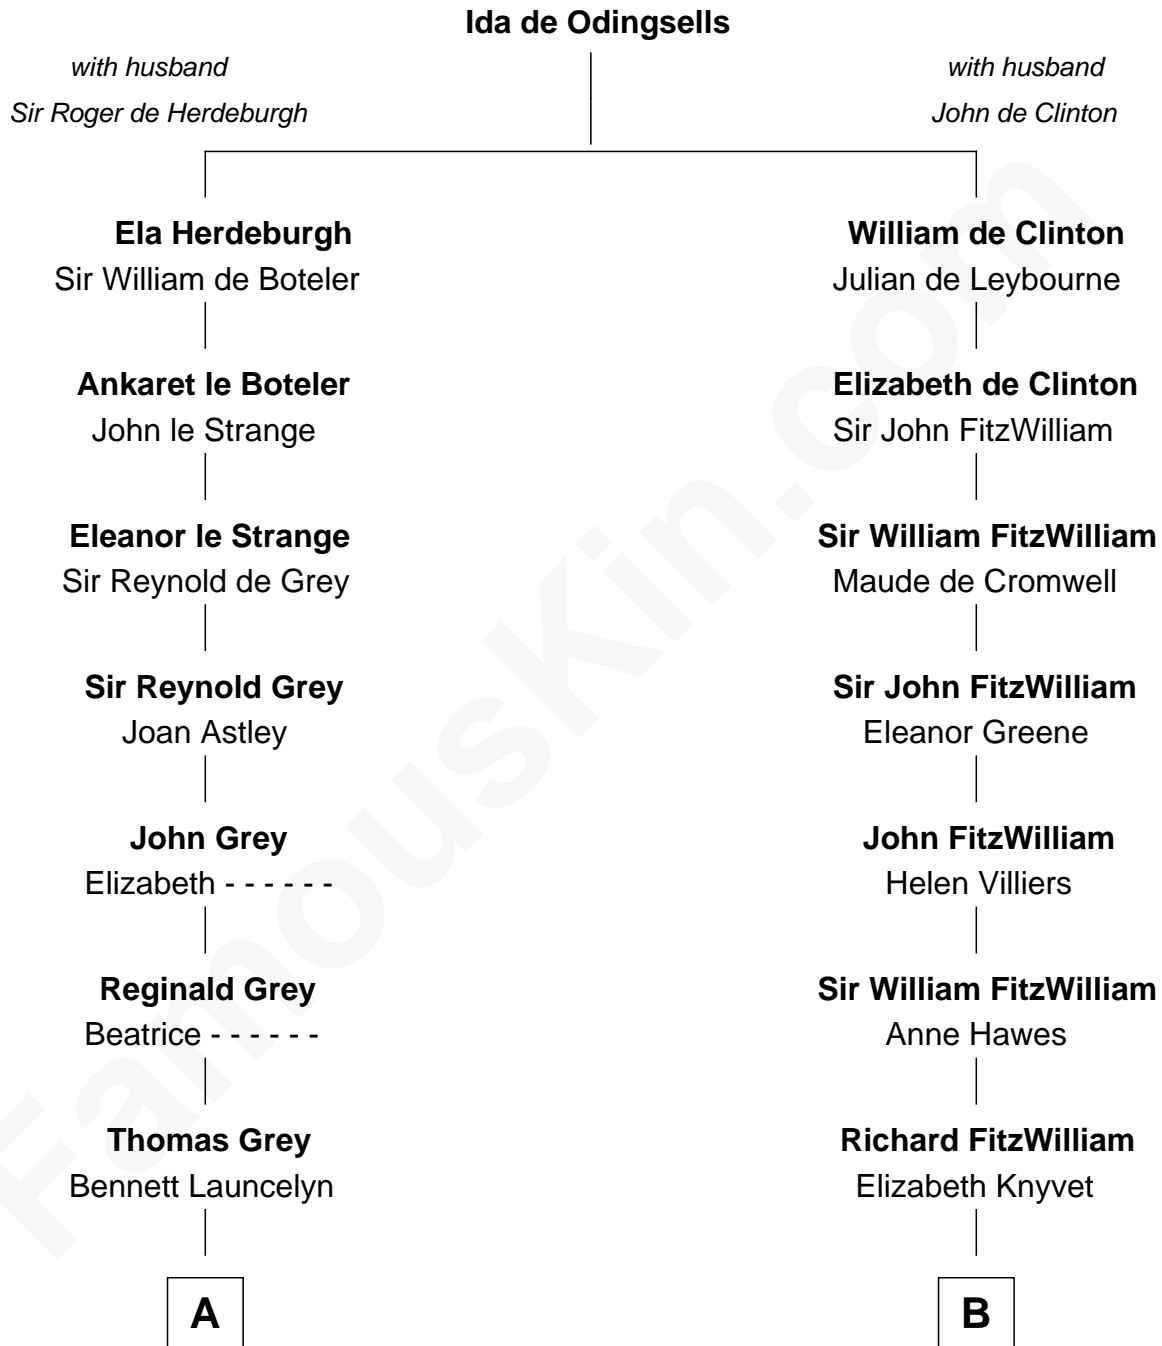

# FamousKin.com Relationship Chart of

**J.P. Morgan, Jr.**

*American Banker and Philanthropist*

**14th cousin 5 times removed of**

**Abigail (Smith) Adams**

*First Lady of President John Adams*

**C**

—  
**Juliet Pierpont**  
Junius Spencer Morgan

—  
**John Pierpont Morgan**  
Frances Louisa Tracy

—  
**J.P. Morgan, Jr.**  
*American Banker and Philanthropist*

FamousKin.com