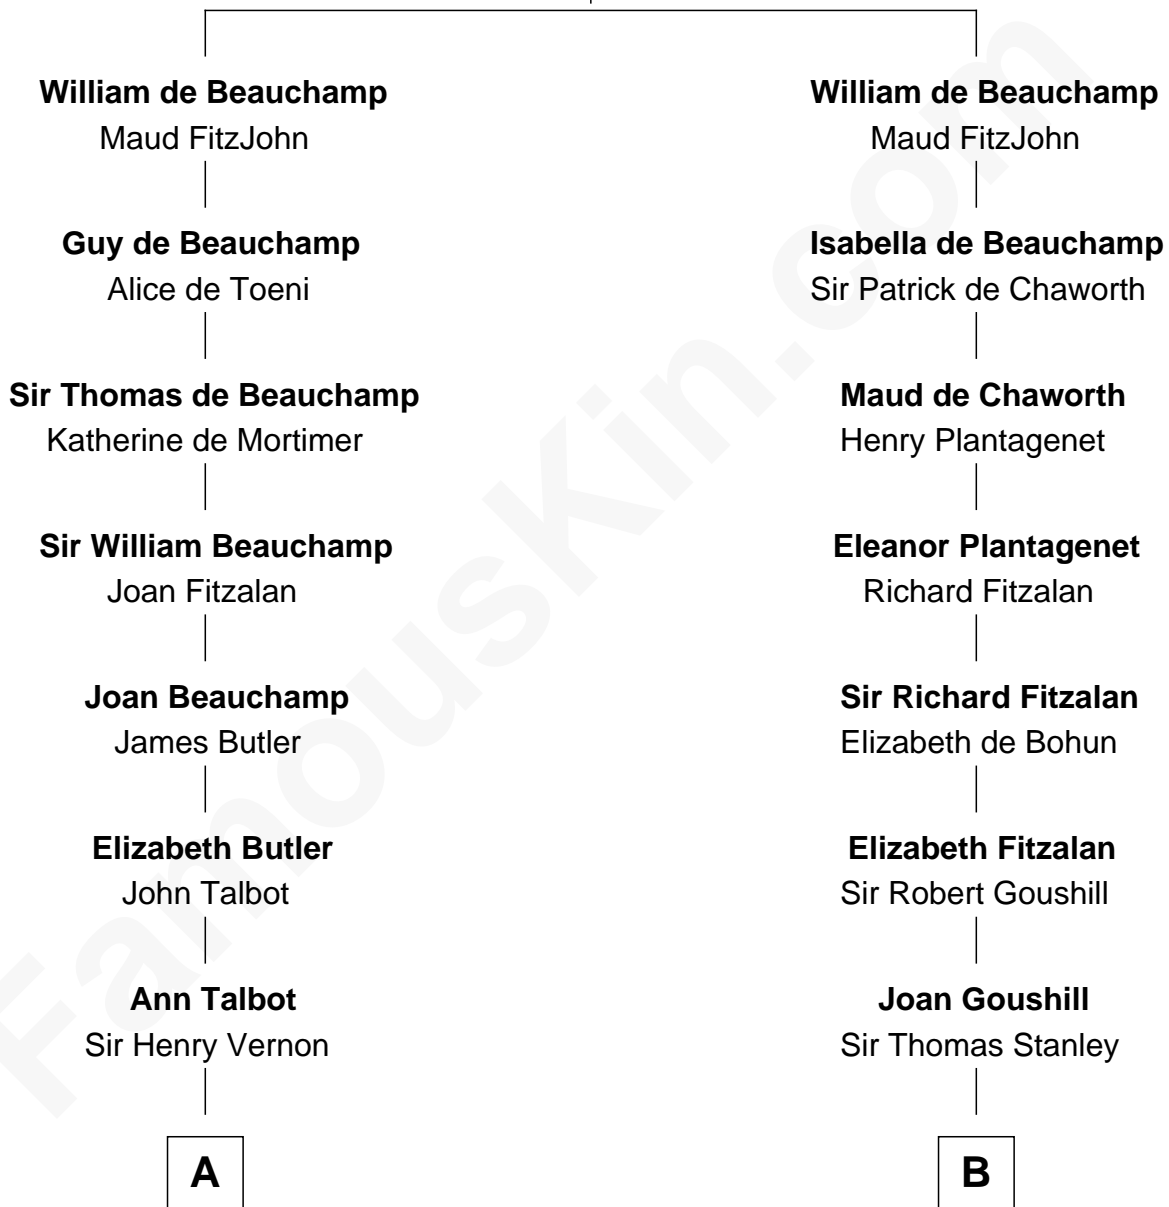

FamousKin.com Relationship Chart of

J.P. Morgan, Jr.

American Banker and Philanthropist

18th cousin 2 times removed of

Abigail (Smith) Adams

First Lady of President John Adams

Sir William de Beauchamp

Isabel Mauduit

C

William Gedney Tracy

Rachel Huntington

Charles F. Tracy

Louisa Kirkland

Frances Louisa Tracy

John Pierpont Morgan

J.P. Morgan, Jr.