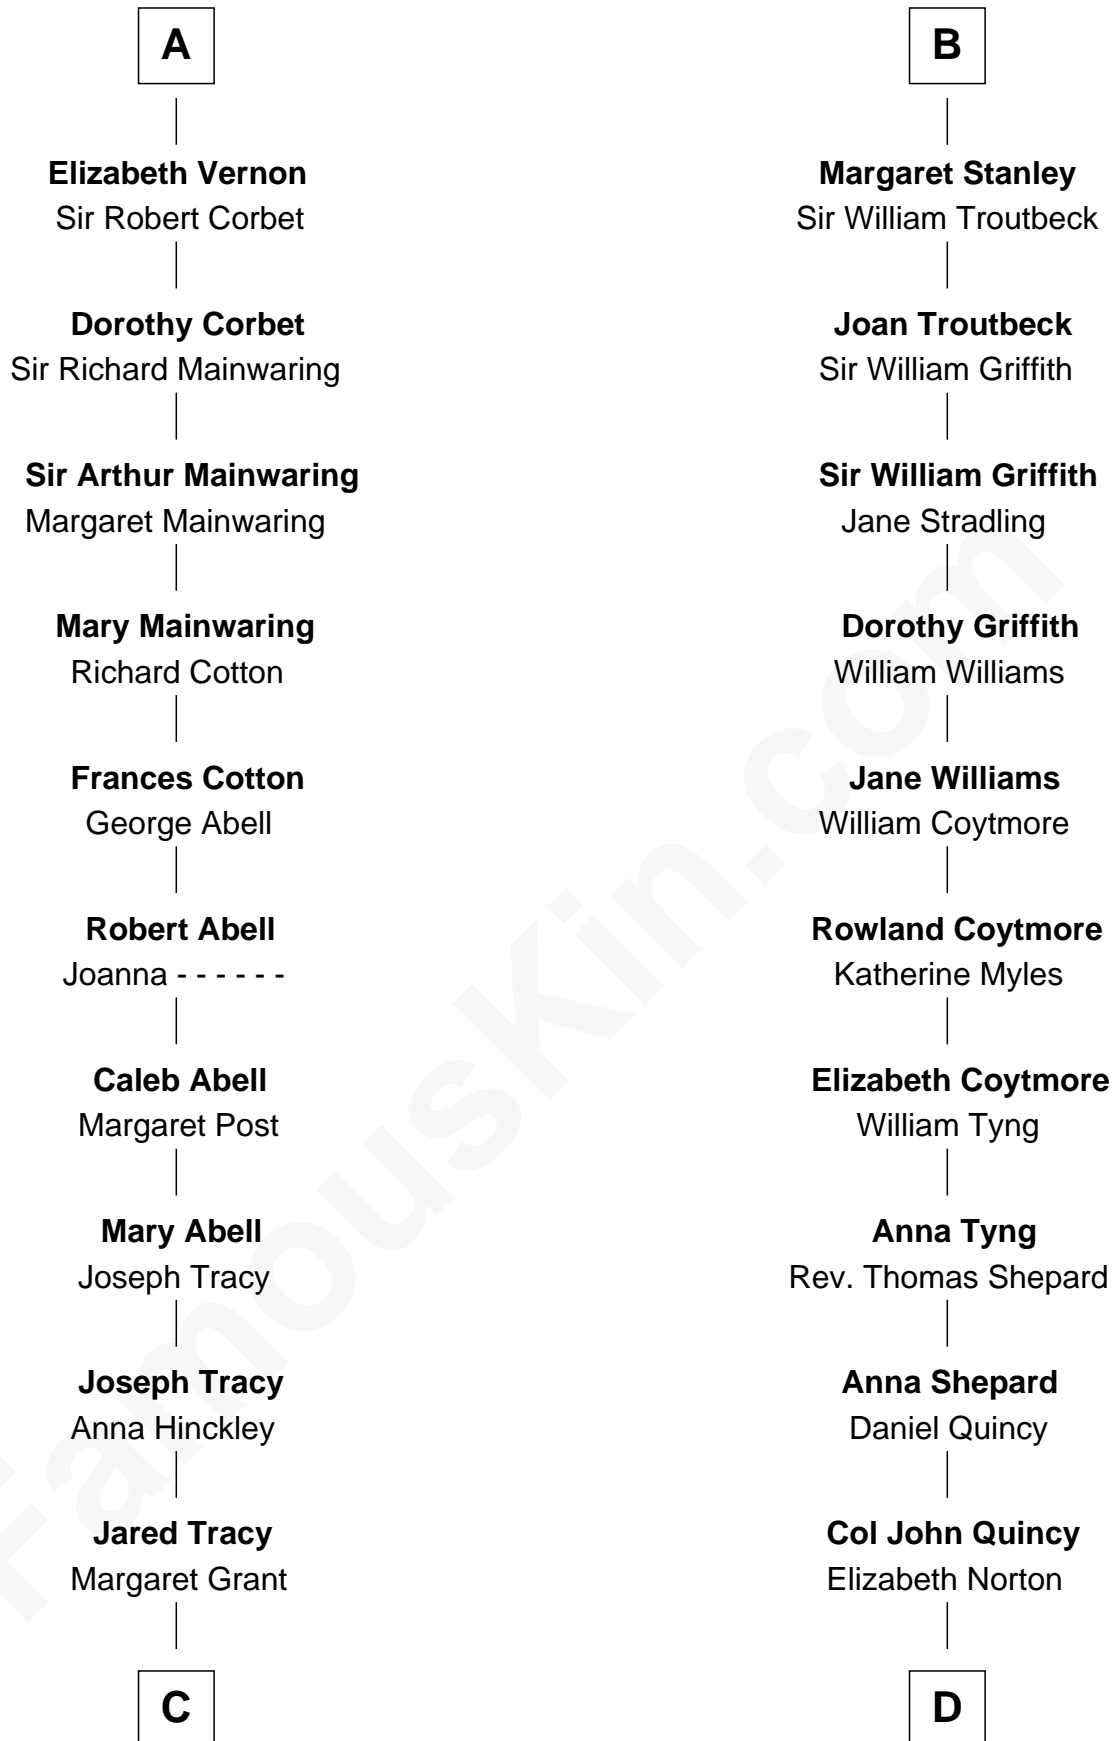

FamousKin.com Relationship Chart of

J.P. Morgan, Jr.

American Banker and Philanthropist

18th cousin 2 times removed of

Abigail (Smith) Adams

First Lady of President John Adams

Sir William de Beauchamp

Isabel Mauduit

C

William Gedney Tracy

Rachel Huntington

Charles F. Tracy

Louisa Kirkland

Frances Louisa Tracy

John Pierpont Morgan

J.P. Morgan, Jr.