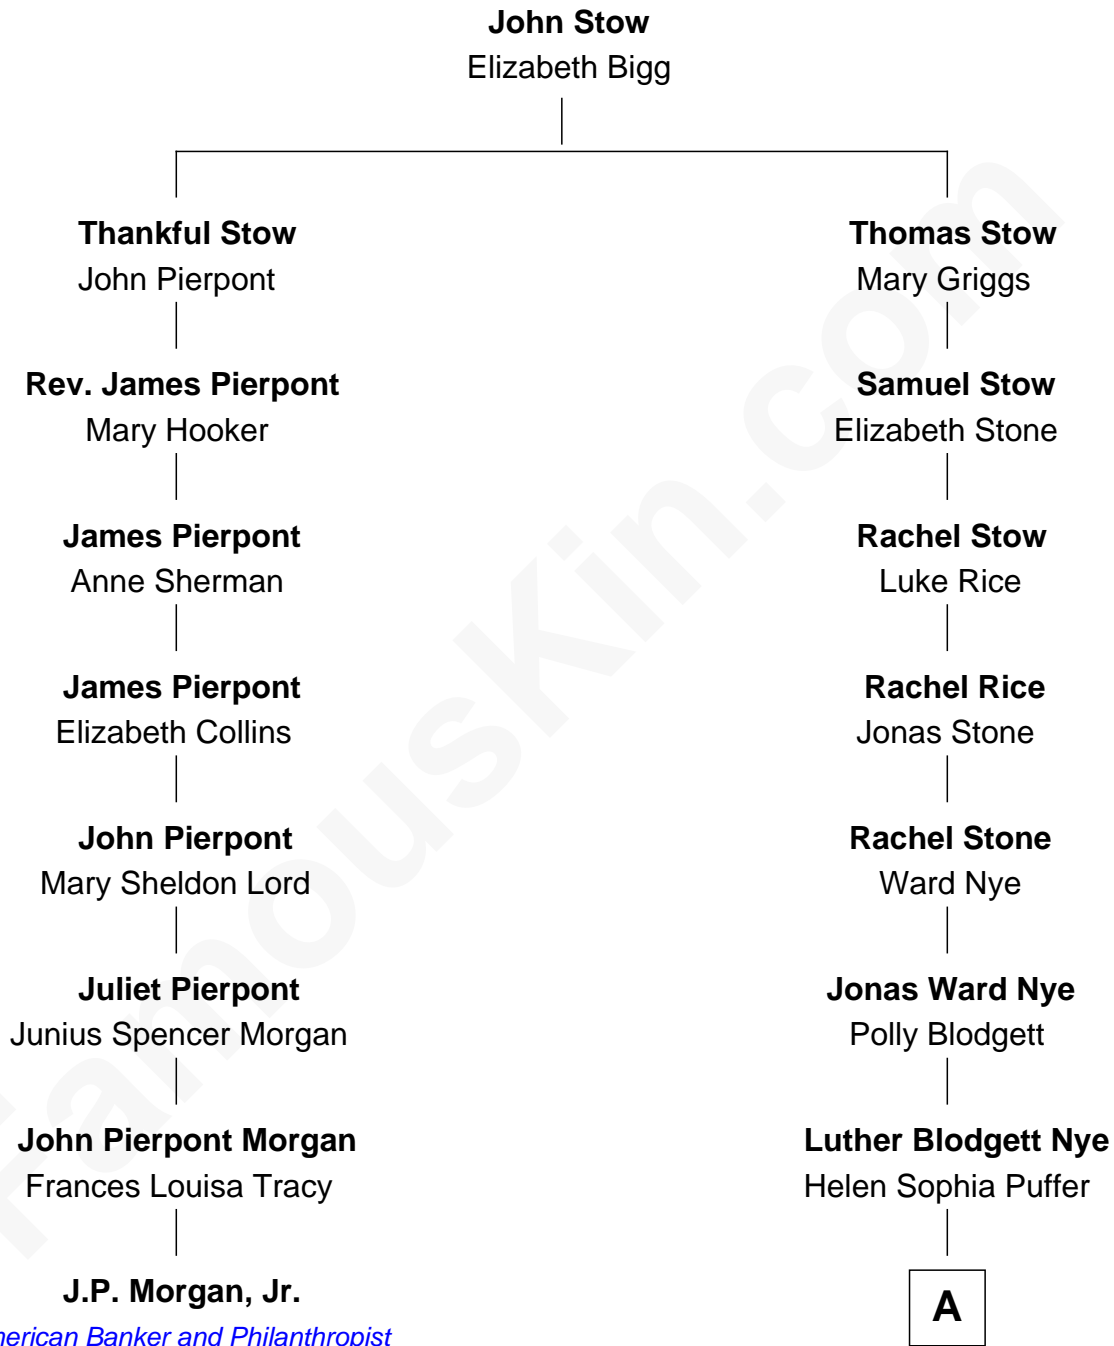

FamousKin.com Relationship Chart of

J.P. Morgan, Jr.

American Banker and Philanthropist

7th cousin 2 times removed of

Bill Nye

TV's The Science Guy

A

—
Luther Bertram Nye

Minnie Wheatley Farr

—
Edwin Darby Nye

Dr. Jacqueline Blanche Jenkins

—
Bill Nye

TV's The Science Guy

FamousKin.com