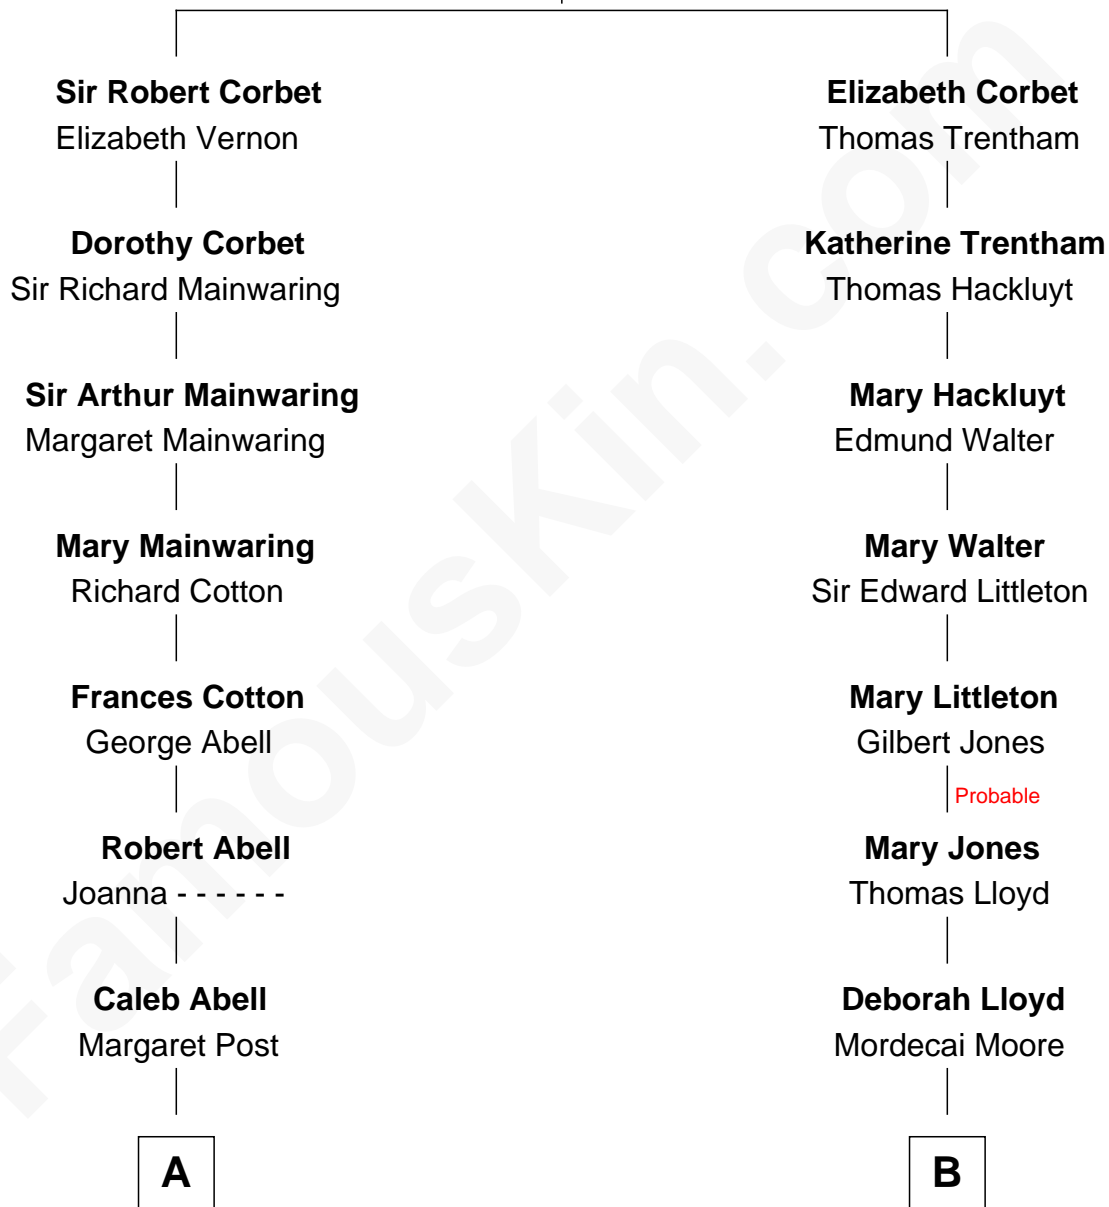

FamousKin.com Relationship Chart of

J.P. Morgan, Jr.

American Banker and Philanthropist

13th cousin of

Orson Welles

Radio, Stage, and Movie Actor

Sir Richard Corbet
Elizabeth Devereux

A

Mary Abell
Joseph Tracy

Joseph Tracy
Anna Hinckley

Jared Tracy
Margaret Grant

William Gedney Tracy
Rachel Huntington

Charles F. Tracy
Louisa Kirkland

Frances Louisa Tracy
John Pierpont Morgan

J.P. Morgan, Jr.