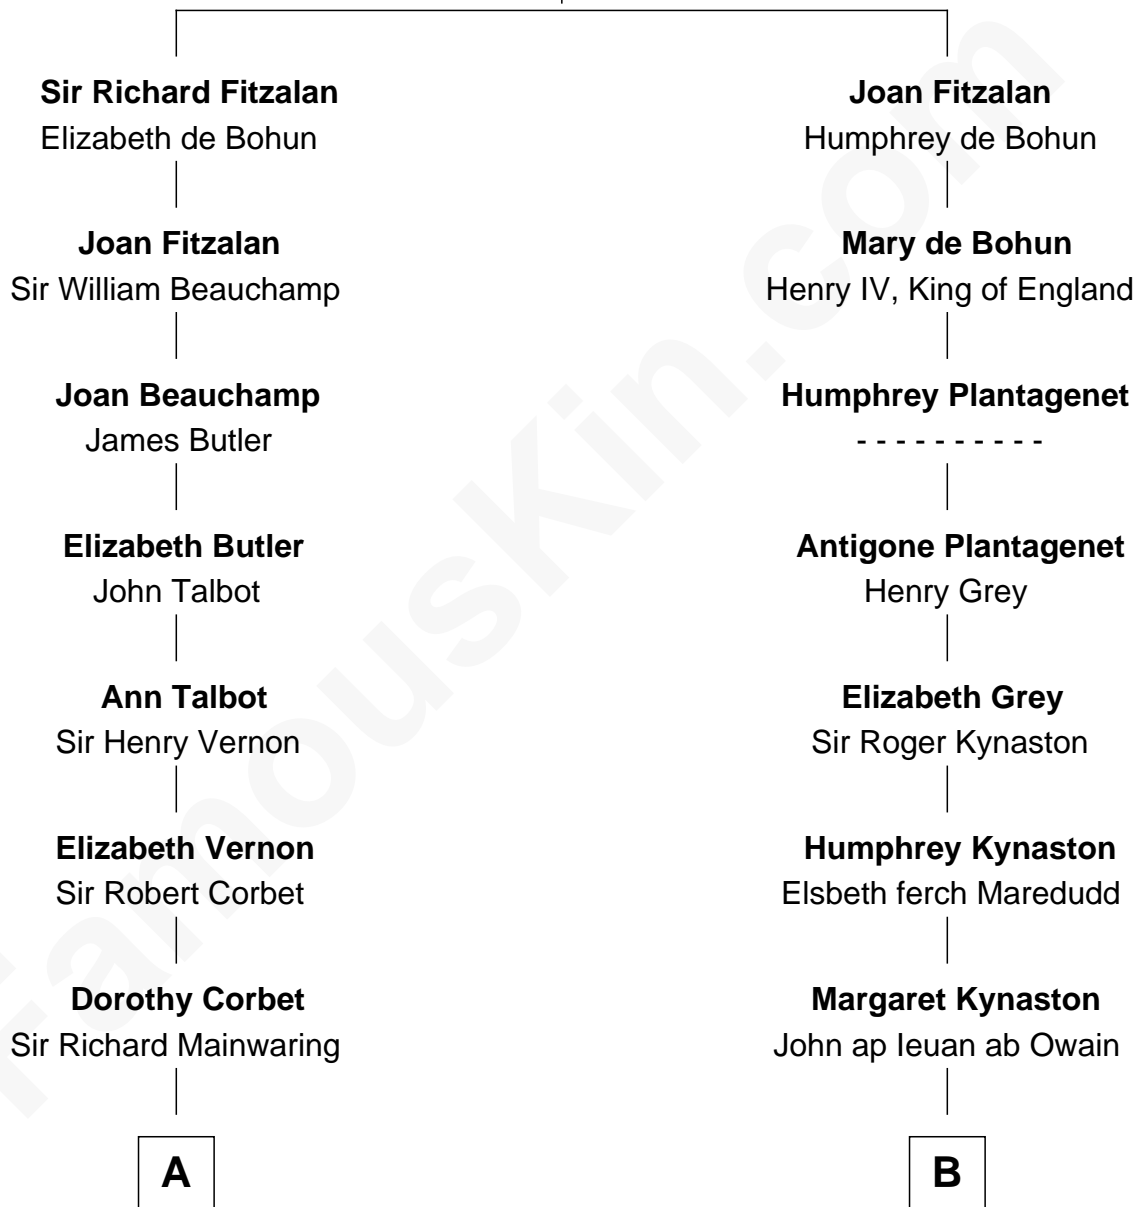

# FamousKin.com Relationship Chart of

**J.P. Morgan, Jr.**

*American Banker and Philanthropist*

18th cousin of

**Orson Welles**

*Radio, Stage, and Movie Actor*

**Richard Fitzalan**  
Eleanor Plantagenet

**C**

Frances Louisa Tracy

John Pierpont Morgan

**J.P. Morgan, Jr.**

*American Banker and Philanthropist*

**D**

**Richard Head Welles**

Beatrice Ives

**Orson Welles**