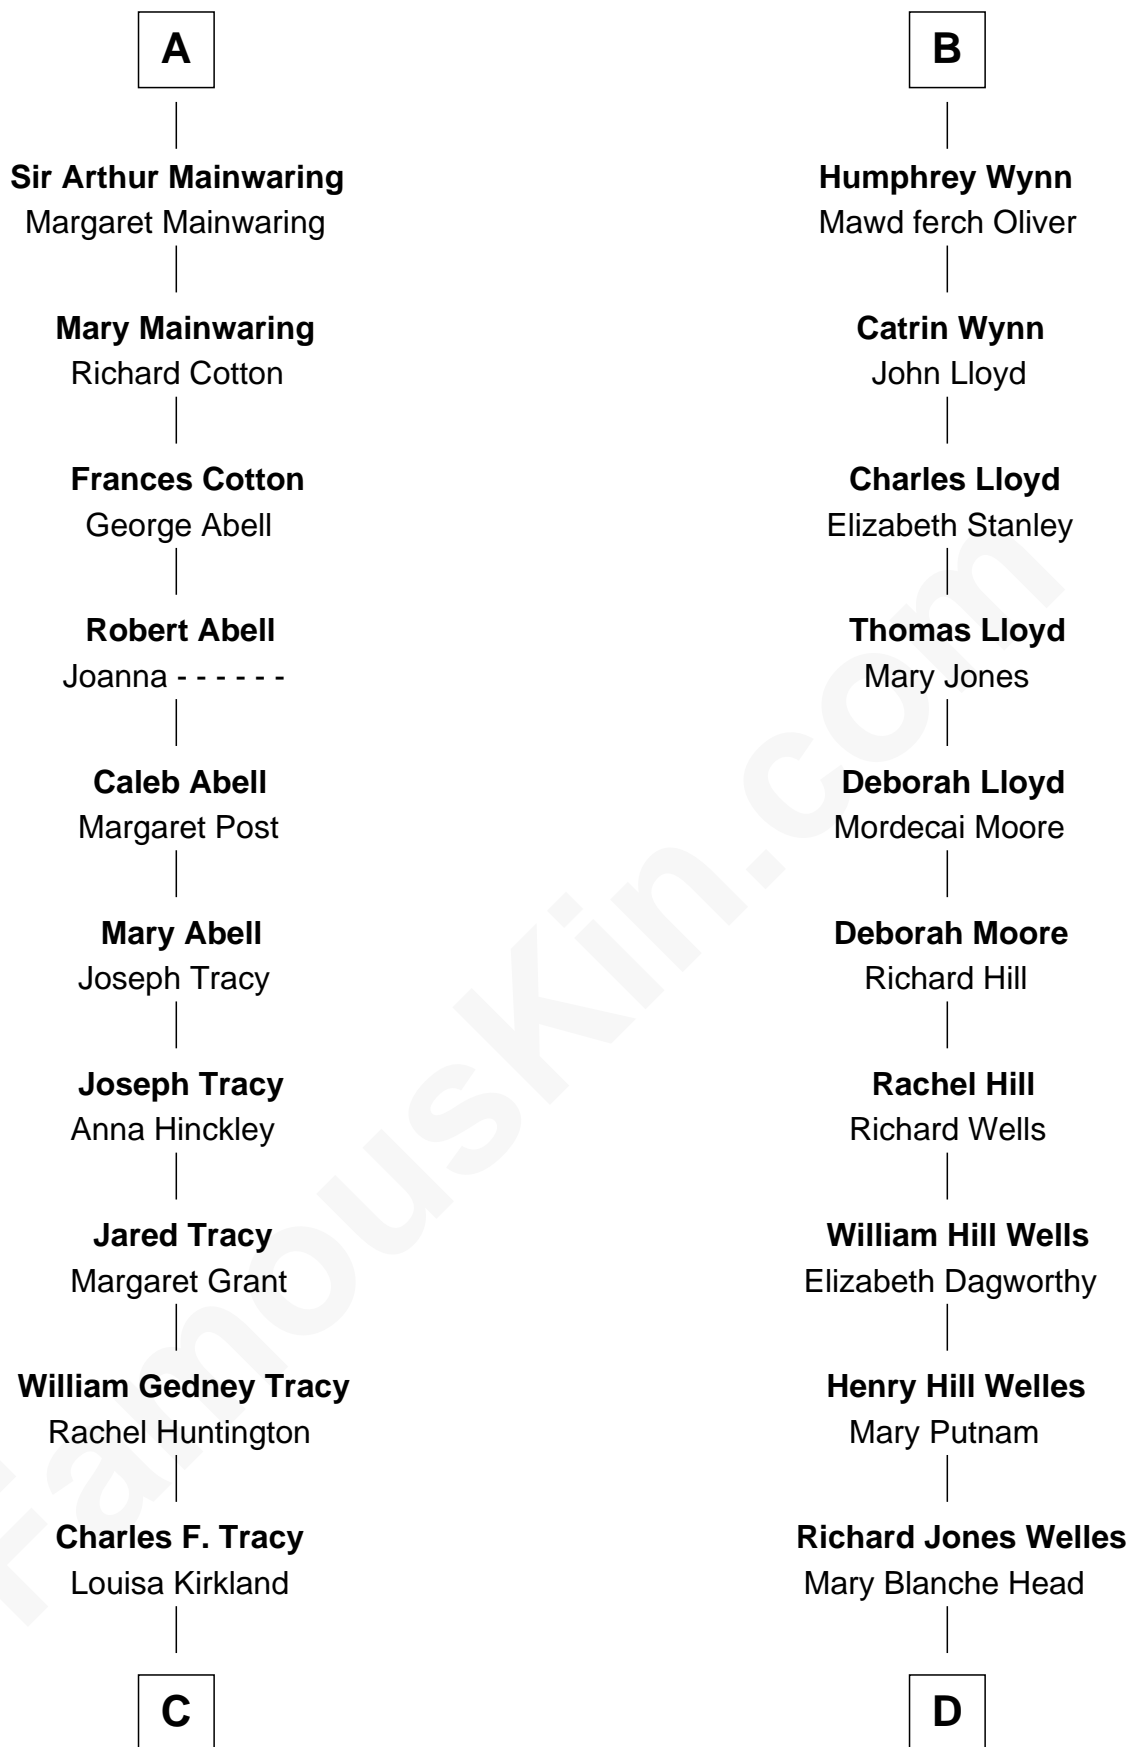

# FamousKin.com Relationship Chart of

**J.P. Morgan, Jr.**

*American Banker and Philanthropist*

18th cousin of

**Orson Welles**

*Radio, Stage, and Movie Actor*

**Richard Fitzalan**  
Eleanor Plantagenet

**C**

Frances Louisa Tracy

John Pierpont Morgan

**J.P. Morgan, Jr.**

*American Banker and Philanthropist*

**D**

**Richard Head Welles**

Beatrice Ives

**Orson Welles**