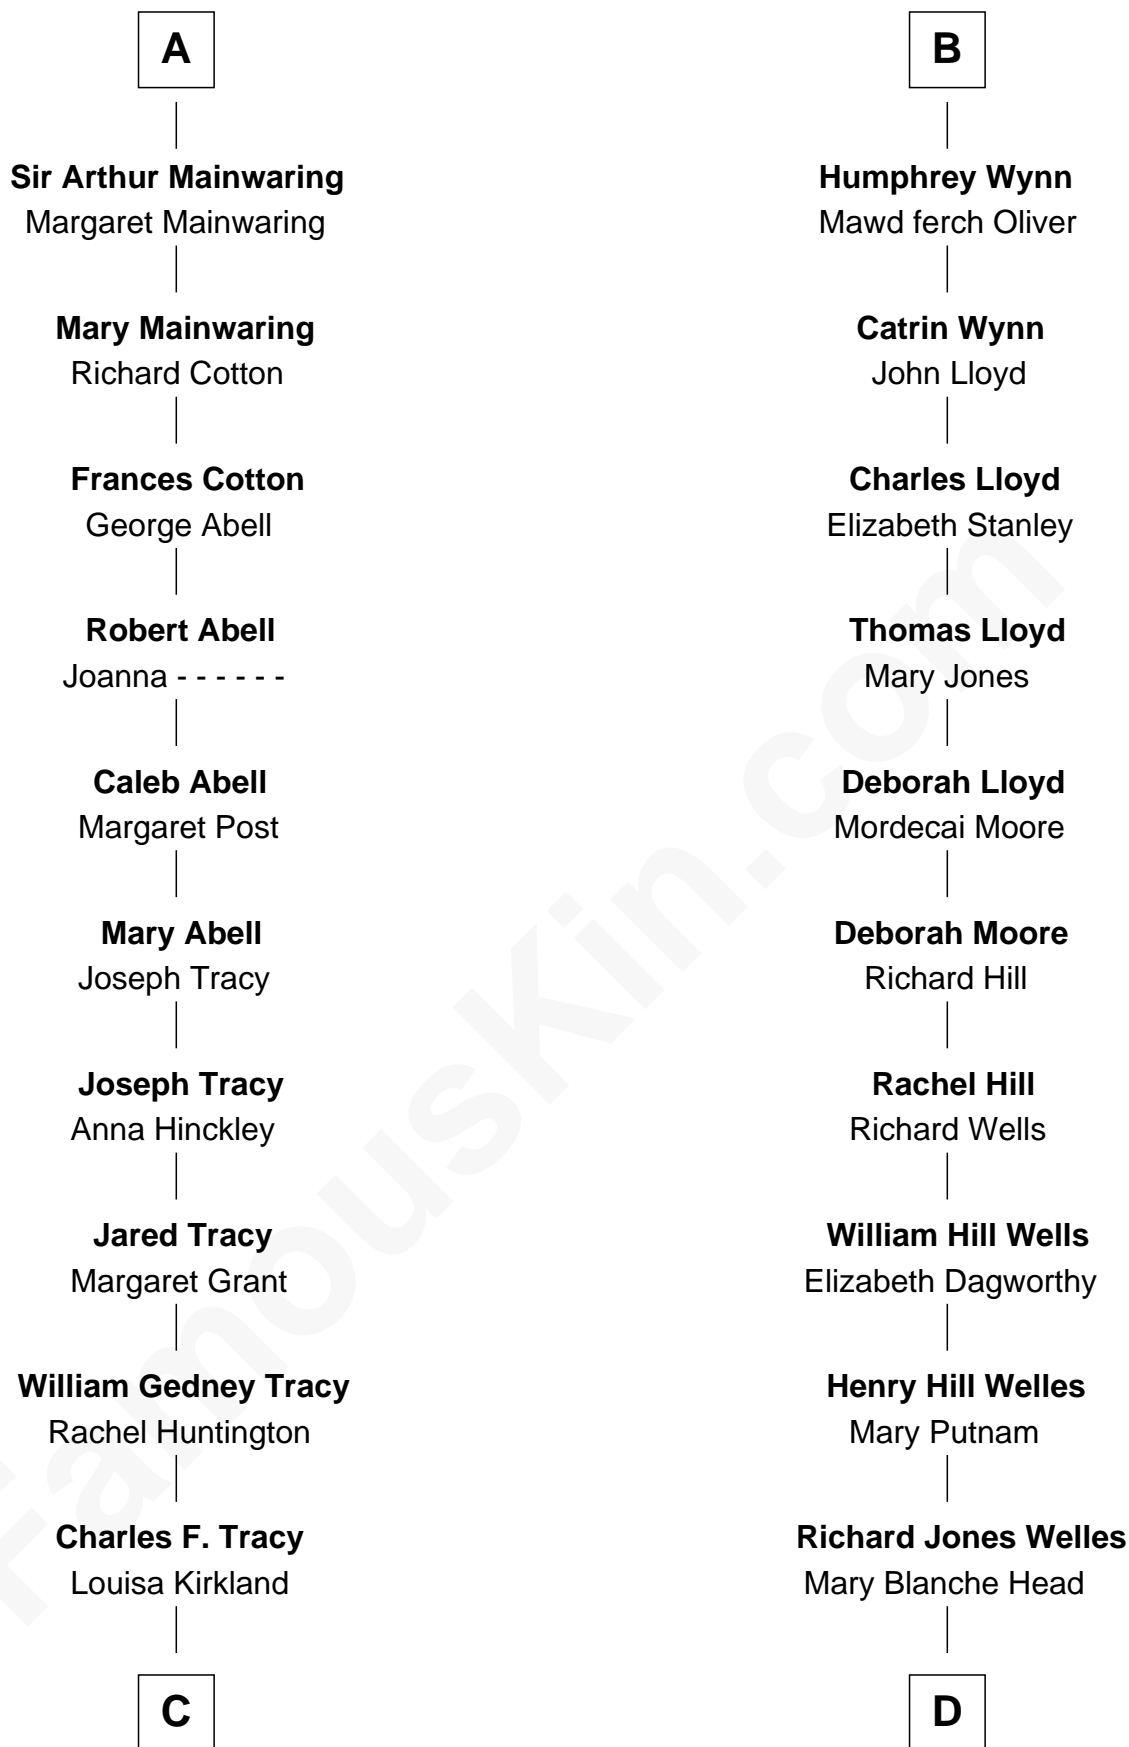

# FamousKin.com Relationship Chart of

**J.P. Morgan, Jr.**

*American Banker and Philanthropist*

18th cousin of

**Orson Welles**

*Radio, Stage, and Movie Actor*

**Sir William de Bohun**  
Elizabeth de Badlesmere

**C**

Frances Louisa Tracy

John Pierpont Morgan

**J.P. Morgan, Jr.**

*American Banker and Philanthropist*

**D**

**Richard Head Welles**

Beatrice Ives