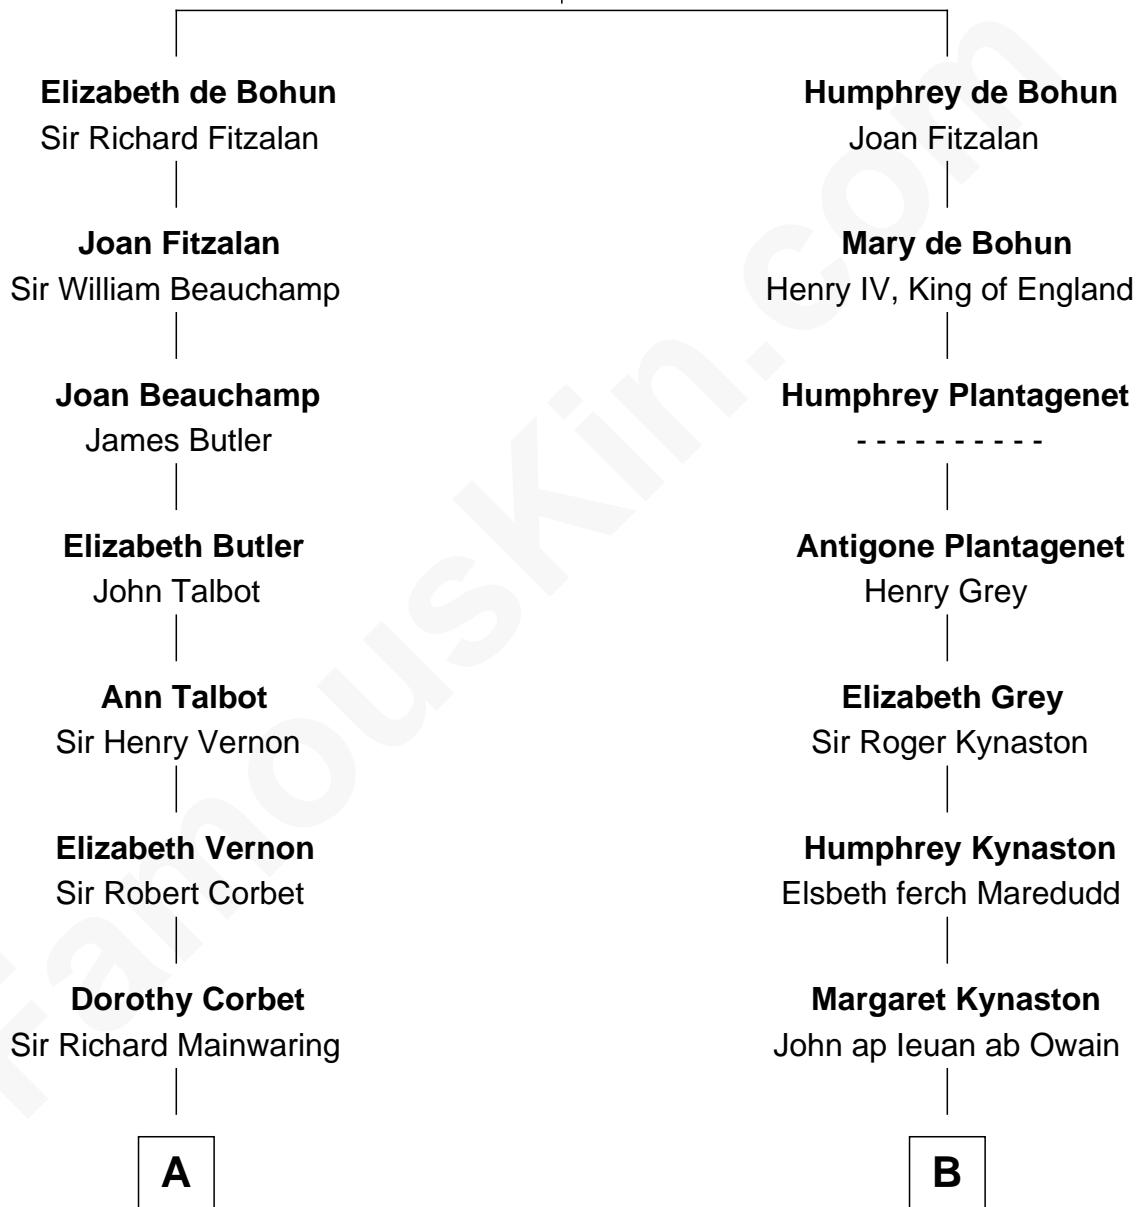

# FamousKin.com Relationship Chart of

**J.P. Morgan, Jr.**

*American Banker and Philanthropist*

18th cousin of

**Orson Welles**

*Radio, Stage, and Movie Actor*

**Sir William de Bohun**  
Elizabeth de Badlesmere

**C**

Frances Louisa Tracy

John Pierpont Morgan

**J.P. Morgan, Jr.**

*American Banker and Philanthropist*

**D**

**Richard Head Welles**

Beatrice Ives