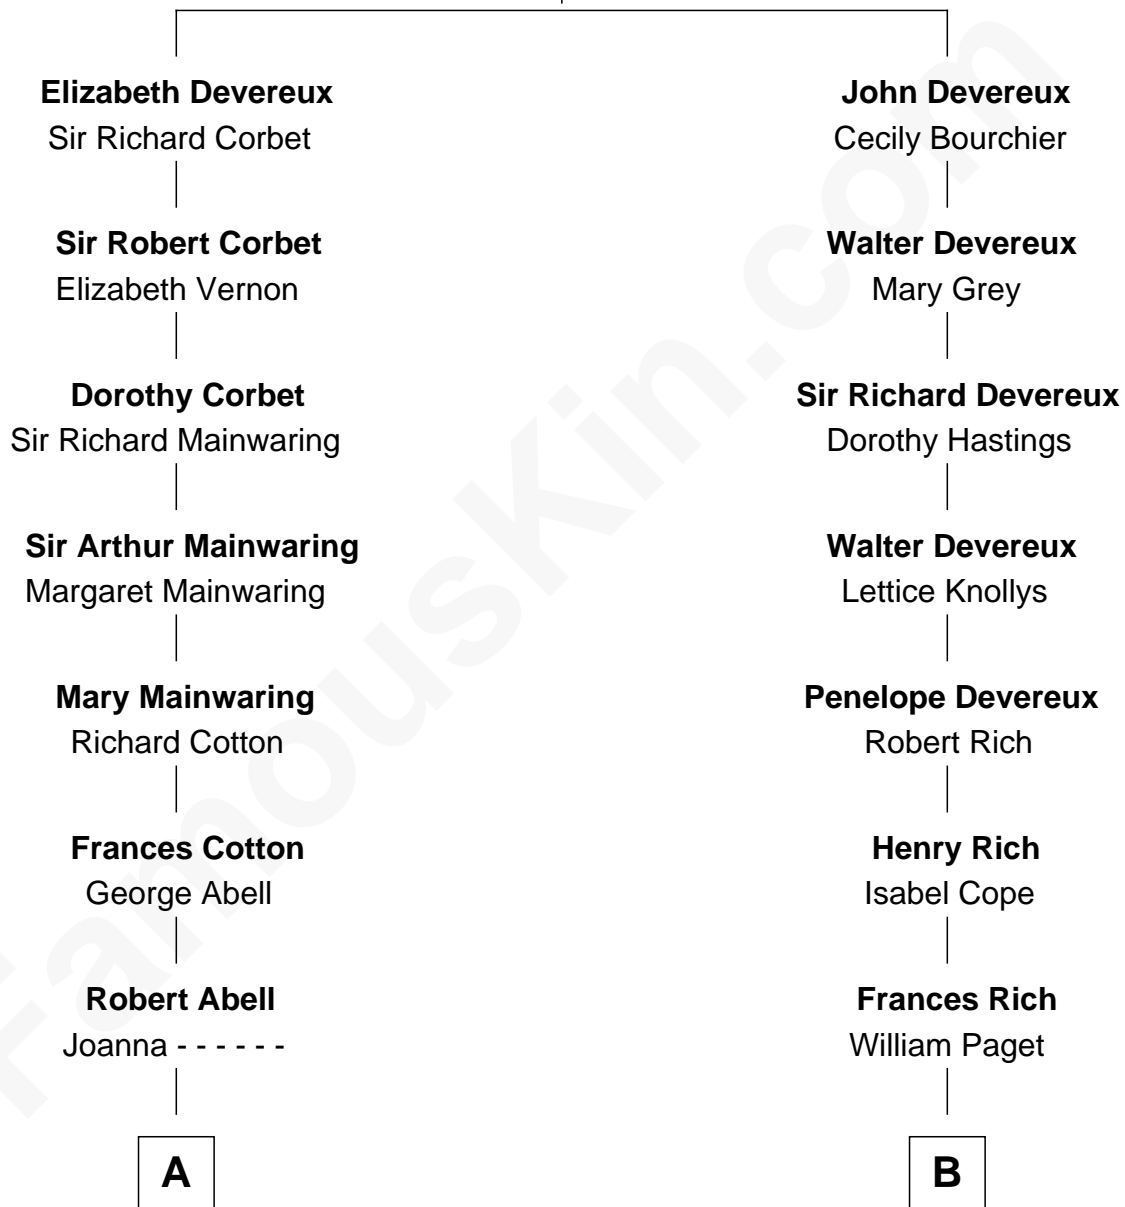

# FamousKin.com Relationship Chart of

**J.P. Morgan, Jr.**

*American Banker and Philanthropist*

12th cousin 2 times removed of

**Charles Darwin**

*Theory of Evolution*

**Sir Walter Devereux**

Anne Ferrers

**A**

**Caleb Abell**  
Margaret Post

**Mary Abell**  
Joseph Tracy

**Joseph Tracy**  
Anna Hinckley

**Jared Tracy**  
Margaret Grant

**William Gedney Tracy**  
Rachel Huntington

**Charles F. Tracy**  
Louisa Kirkland