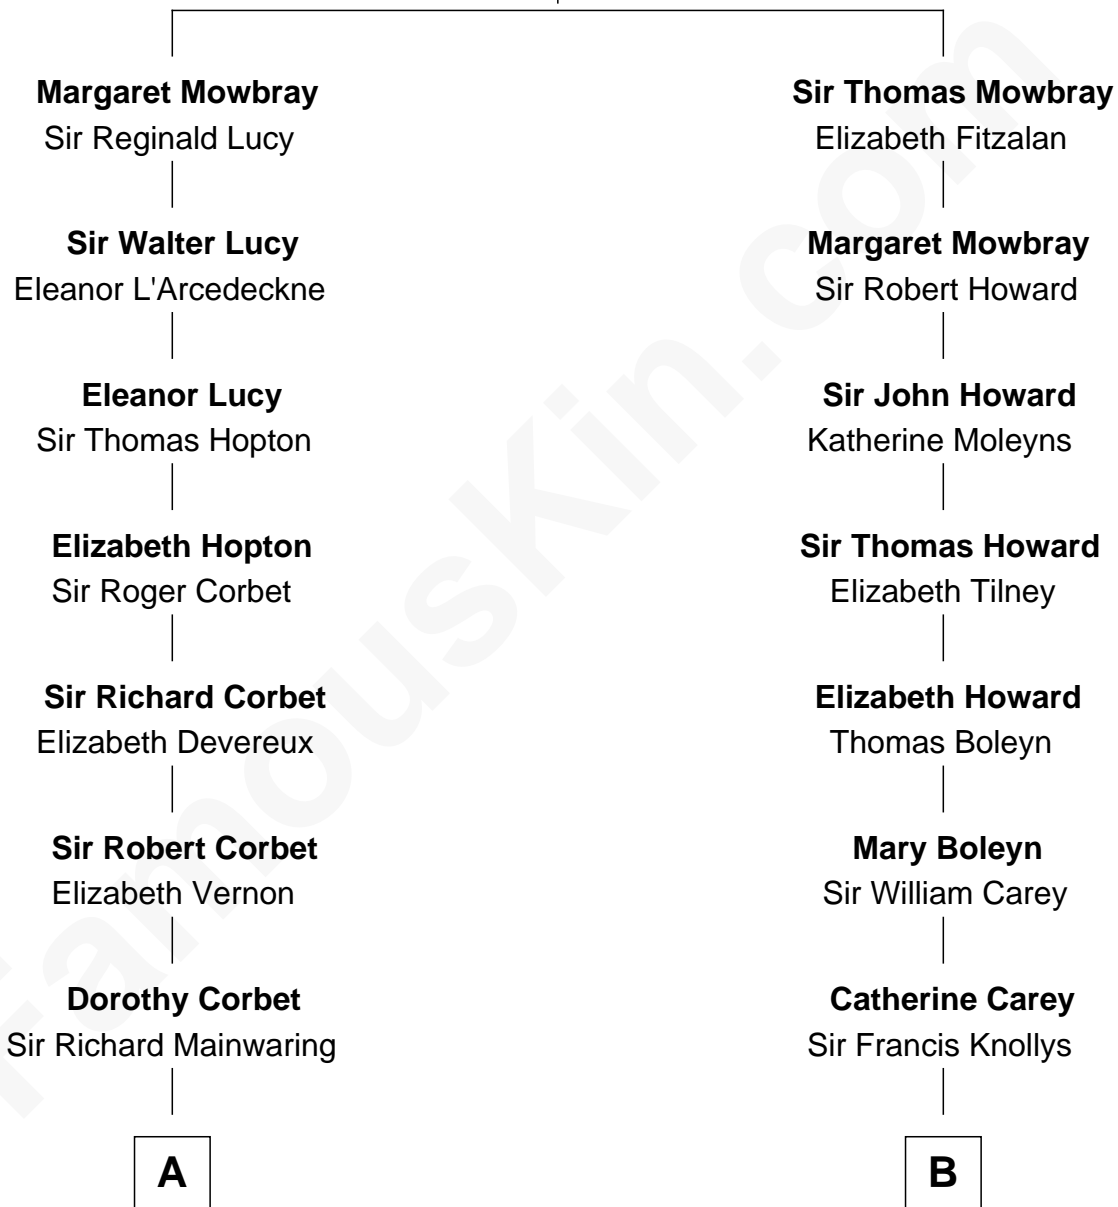

FamousKin.com Relationship Chart of

J.P. Morgan, Jr.

American Banker and Philanthropist

15th cousin 3 times removed of

Charles Darwin

Theory of Evolution

John de Mowbray
Elizabeth de Segrave

C

—
Frances Louisa Tracy

John Pierpont Morgan

—
J.P. Morgan, Jr.

American Banker and Philanthropist

FamousKin.com