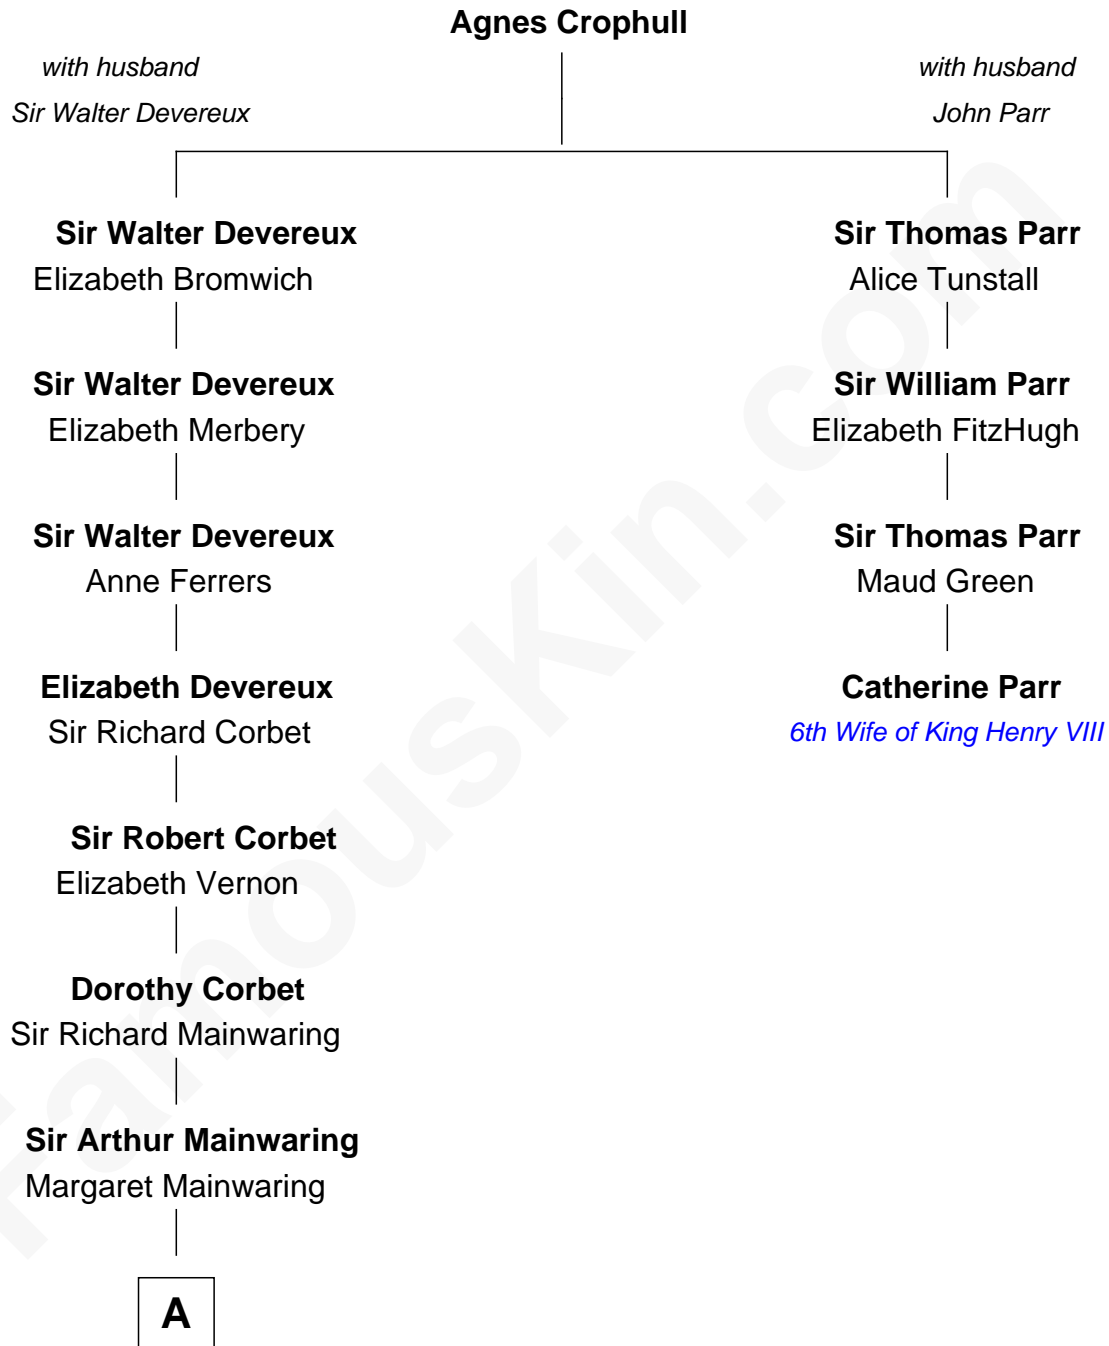

# FamousKin.com Relationship Chart of

**J.P. Morgan, Jr.**

*American Banker and Philanthropist*

**3rd cousin 14 times removed of**

**Catherine Parr**

*6th Wife of King Henry VIII*

**A**

—  
**Mary Mainwaring**

Richard Cotton

—  
**Frances Cotton**

George Abell

—  
**Robert Abell**

Joanna - - - - -

—  
**Caleb Abell**

Margaret Post

—  
**Mary Abell**