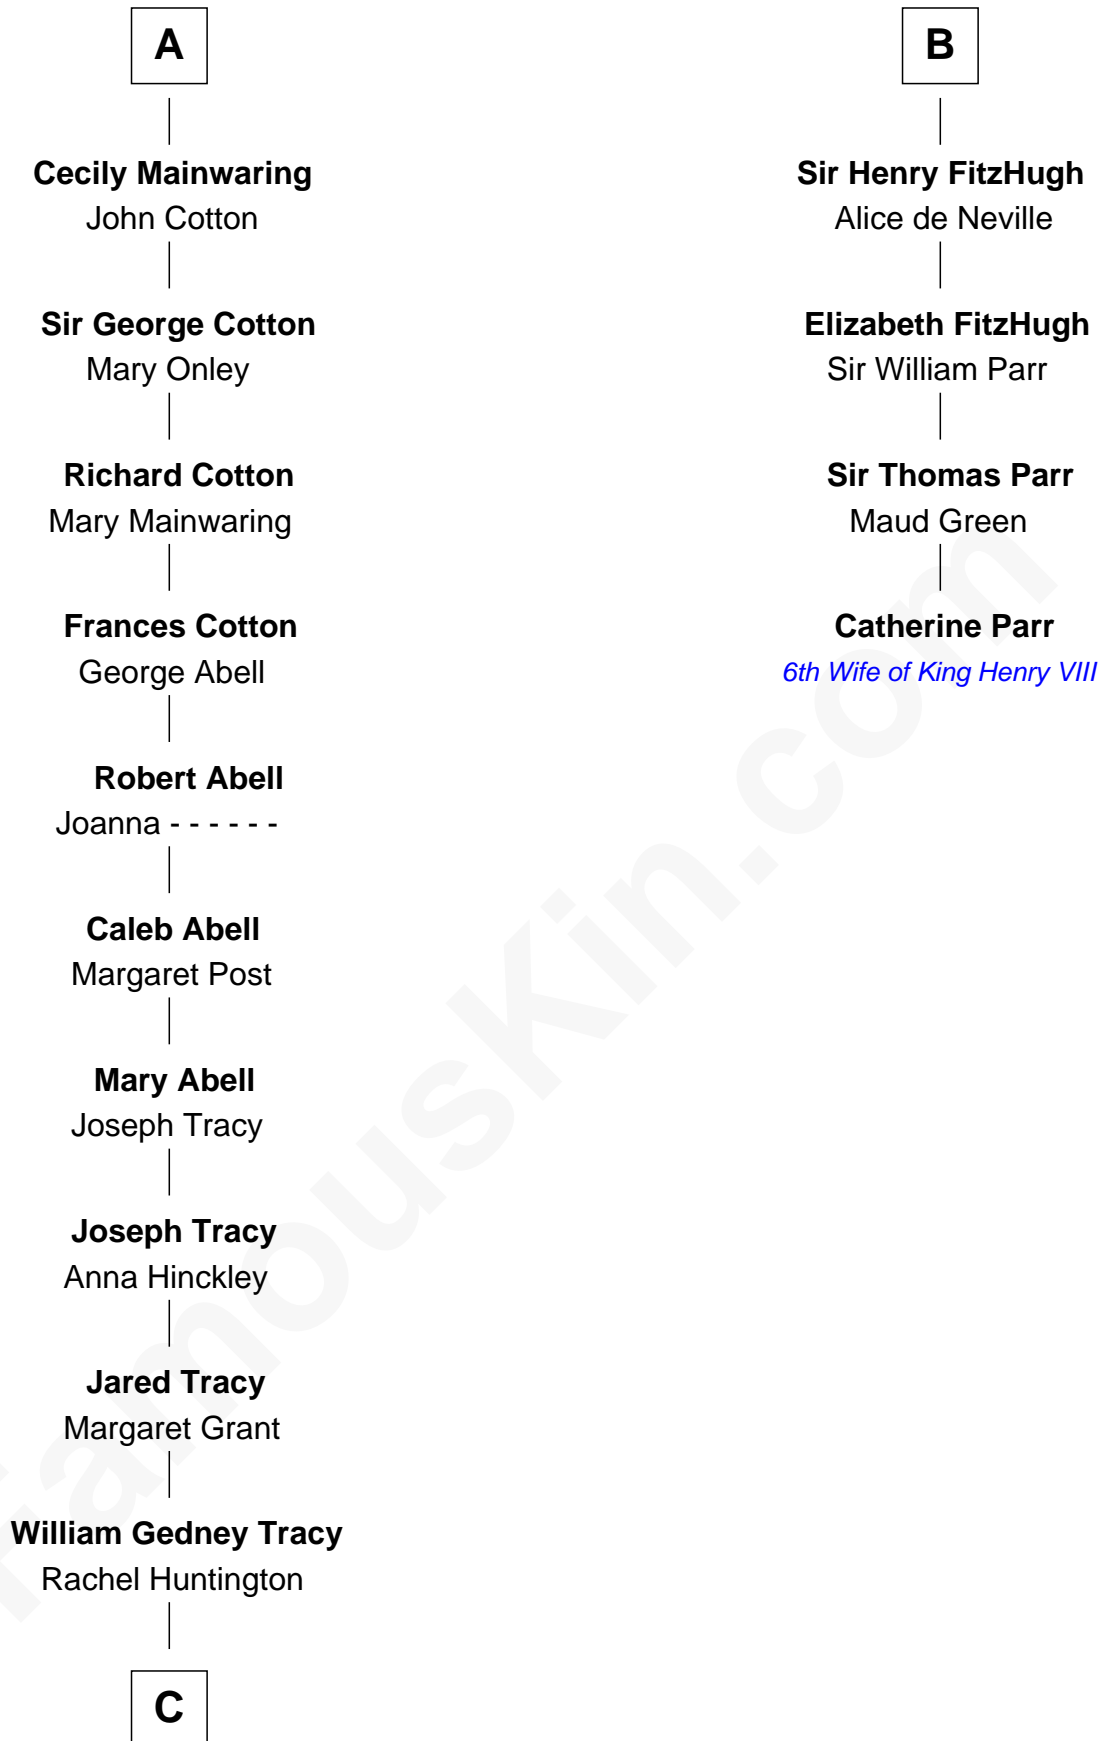

# FamousKin.com Relationship Chart of

**J.P. Morgan, Jr.**

*American Banker and Philanthropist*

**10th cousin 9 times removed of**

**Catherine Parr**

*6th Wife of King Henry VIII*

**Sir Richard FitzRoy**

Rose de Dover

**C**

—  
**Charles F. Tracy**

Louisa Kirkland

—  
**Frances Louisa Tracy**

John Pierpont Morgan

—  
**J.P. Morgan, Jr.**

*American Banker and Philanthropist*

FamousKin.com