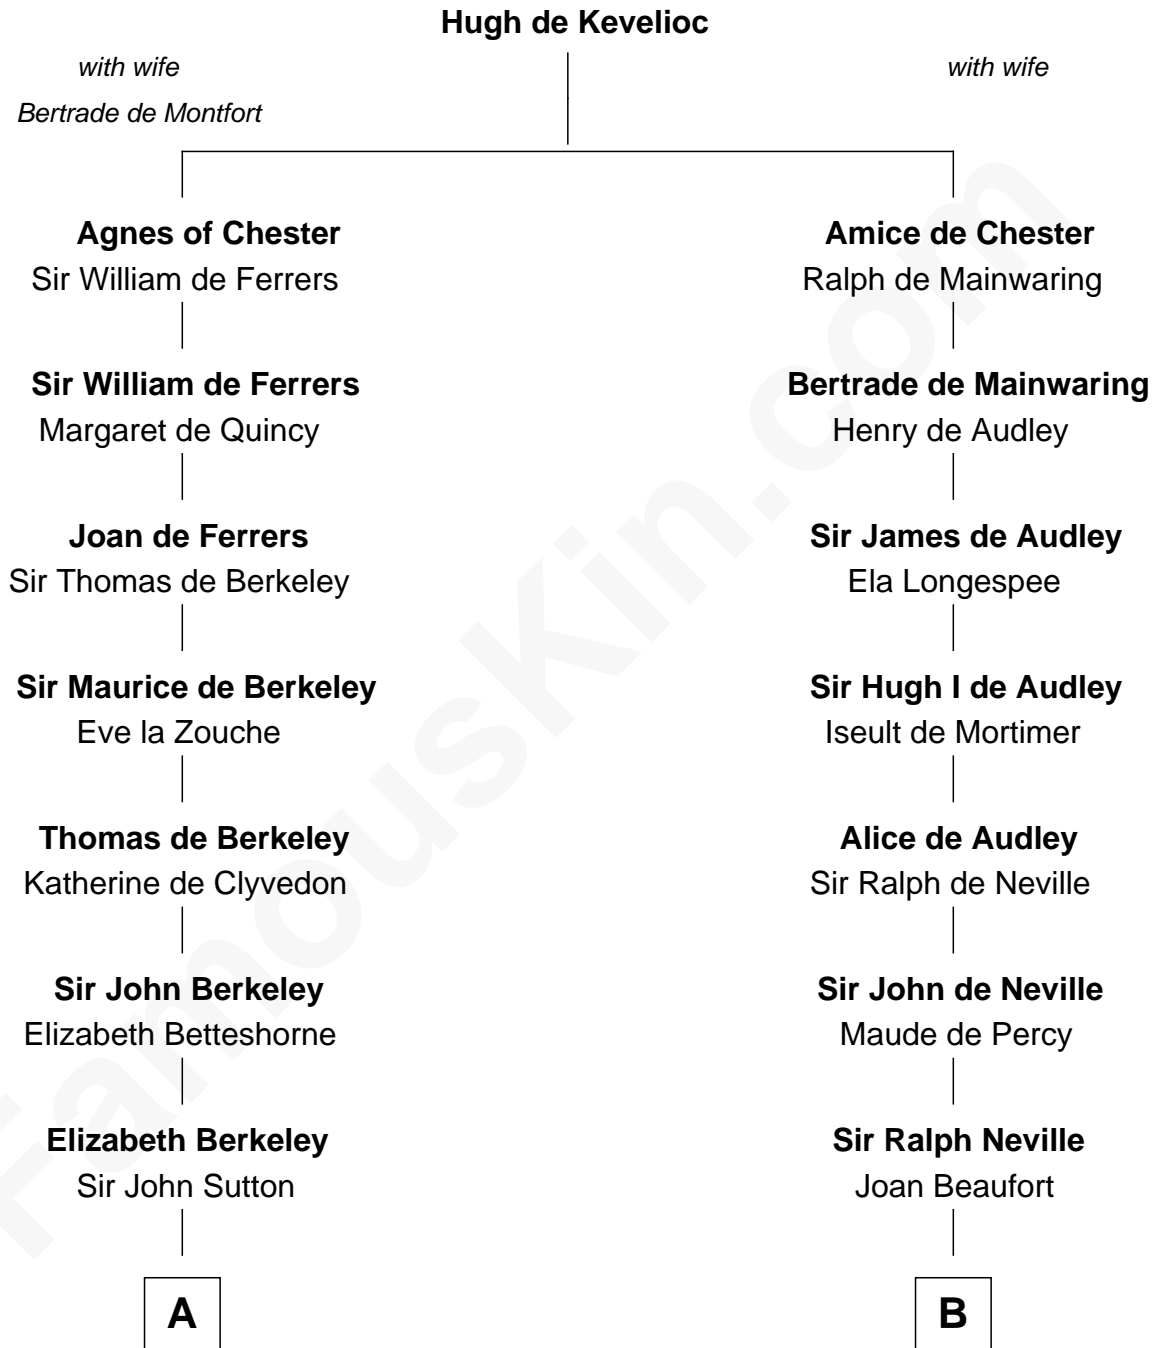

# FamousKin.com Relationship Chart of

**J.P. Morgan, Jr.**

*American Banker and Philanthropist*

**11th cousin 9 times removed of**

**Catherine Parr**

*6th Wife of King Henry VIII*

**C**

William Gedney Tracy

Rachel Huntington

Charles F. Tracy

Louisa Kirkland

Frances Louisa Tracy

John Pierpont Morgan

J.P. Morgan, Jr.

*American Banker and Philanthropist*

FamousKin.com