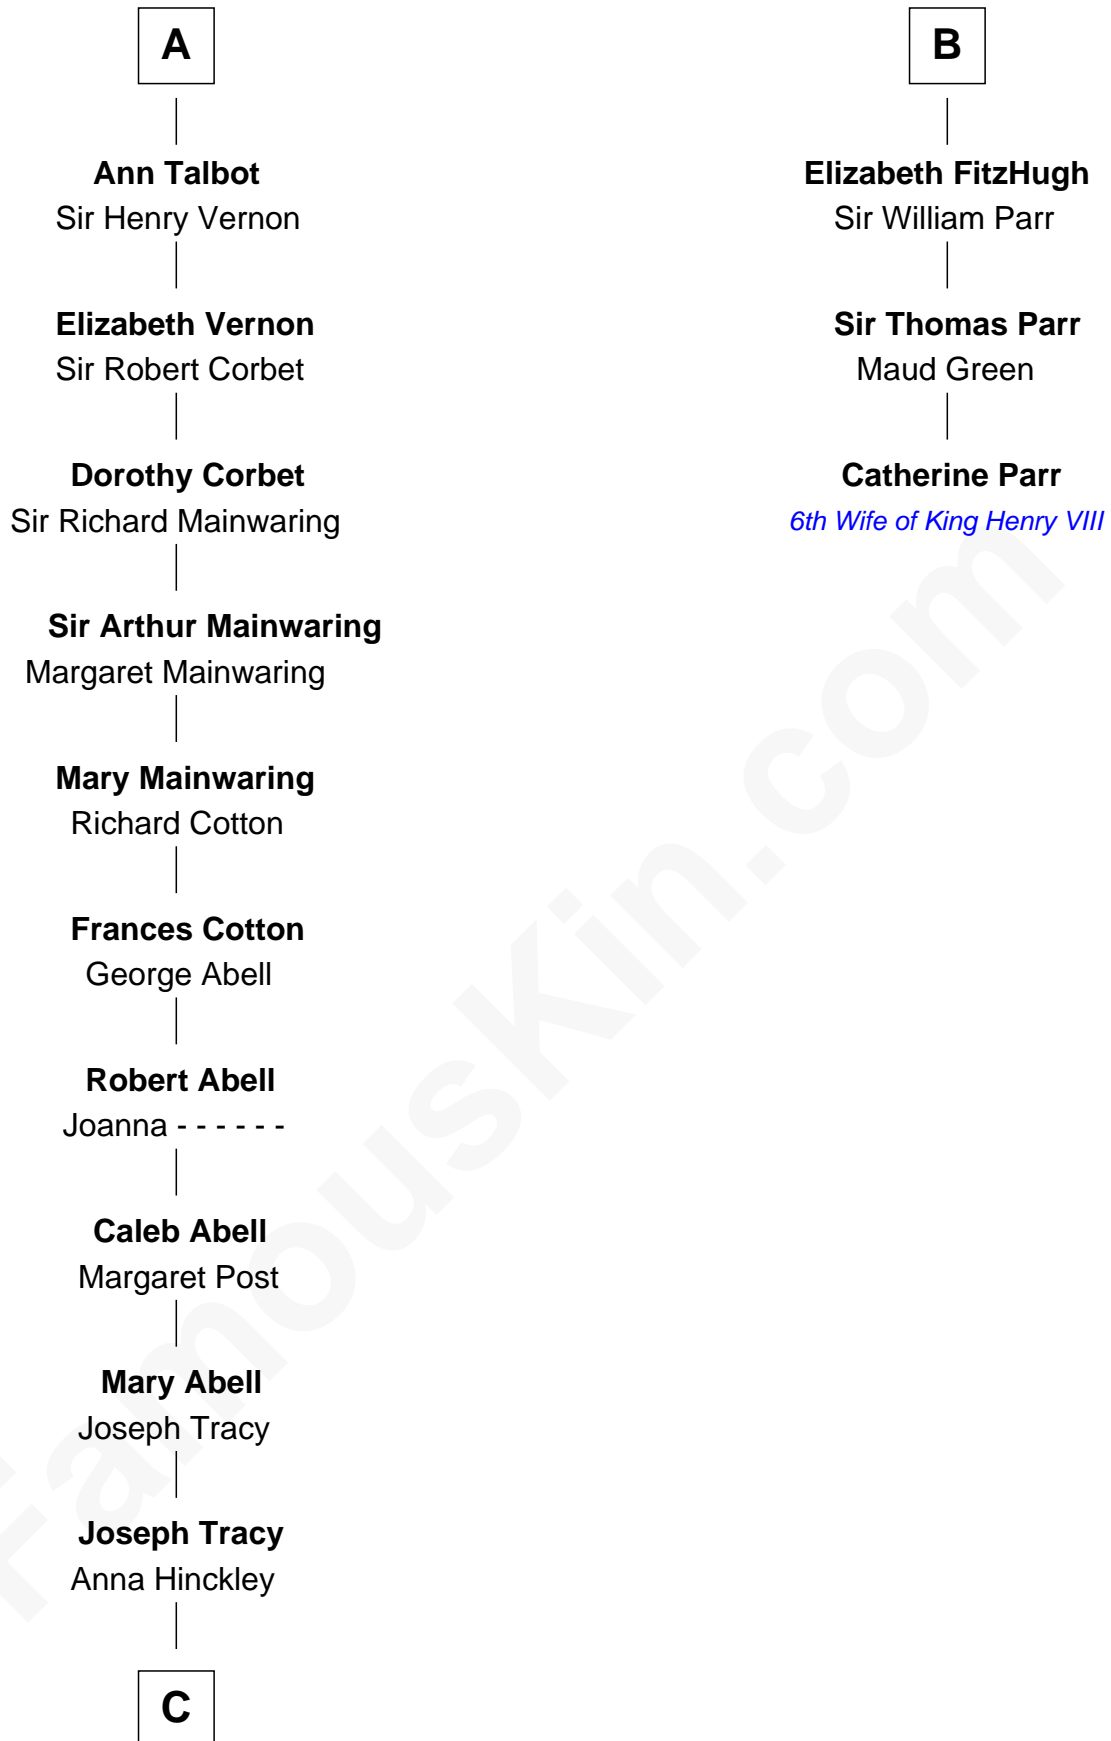

## Relationship Chart of

**J.P. Morgan, Jr.**

*American Banker and Philanthropist*

9th cousin 12 times removed of

**Catherine Parr**

*6th Wife of King Henry VIII*

**Sir William de Ros**

Lucy FitzPiers