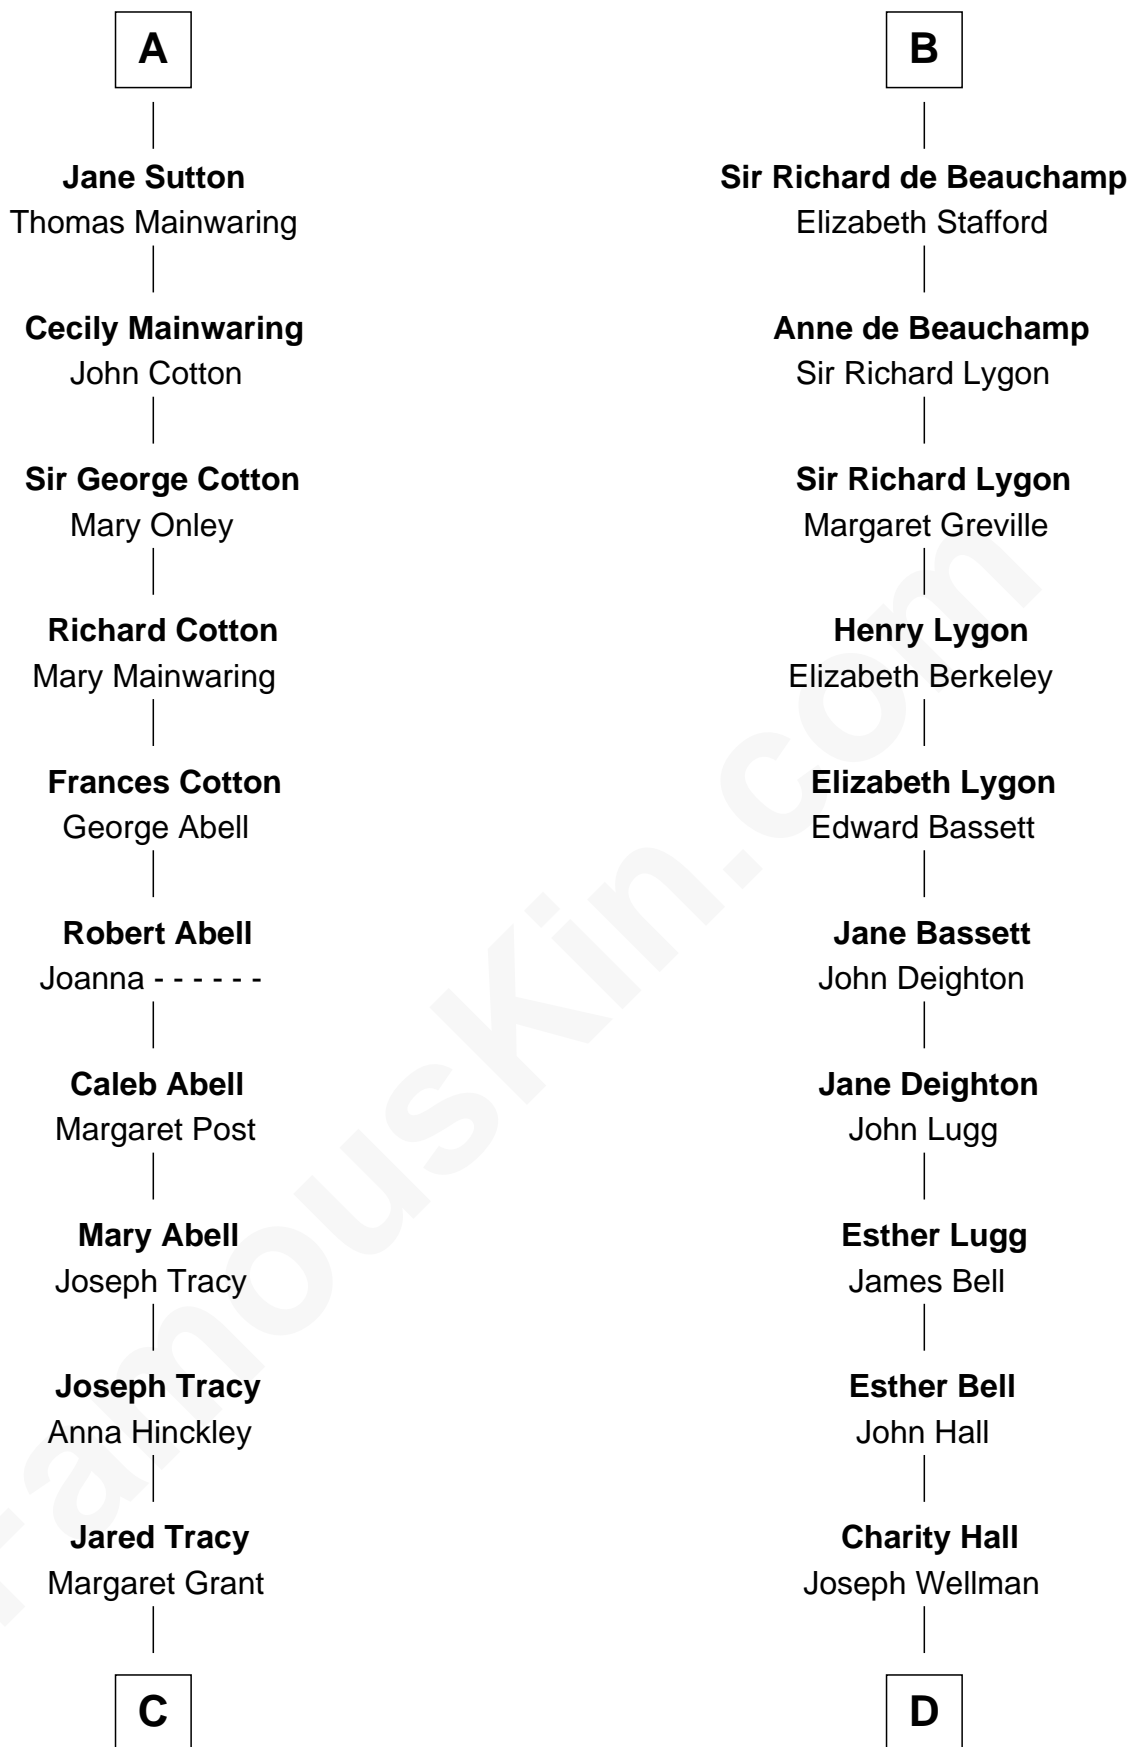

FamousKin.com Relationship Chart of

J.P. Morgan, Jr.

American Banker and Philanthropist

20th cousin 1 time removed of

Jack London

Author of "The Call of the Wild"

Sir Hugh le Despencer

Aveline Basset

Isabella de Beauchamp

Hugh le Despencer

Eleanor de Clare

Sir Edward le Despencer

Anne de Ferrers

Edward Despencer

Elizabeth Burghersh

Margaret Despencer

Robert de Ferrers

Sir Edmund Ferrers

Ellen Roche

Margaret Ferrers

John de Beauchamp

B

C

William Gedney Tracy