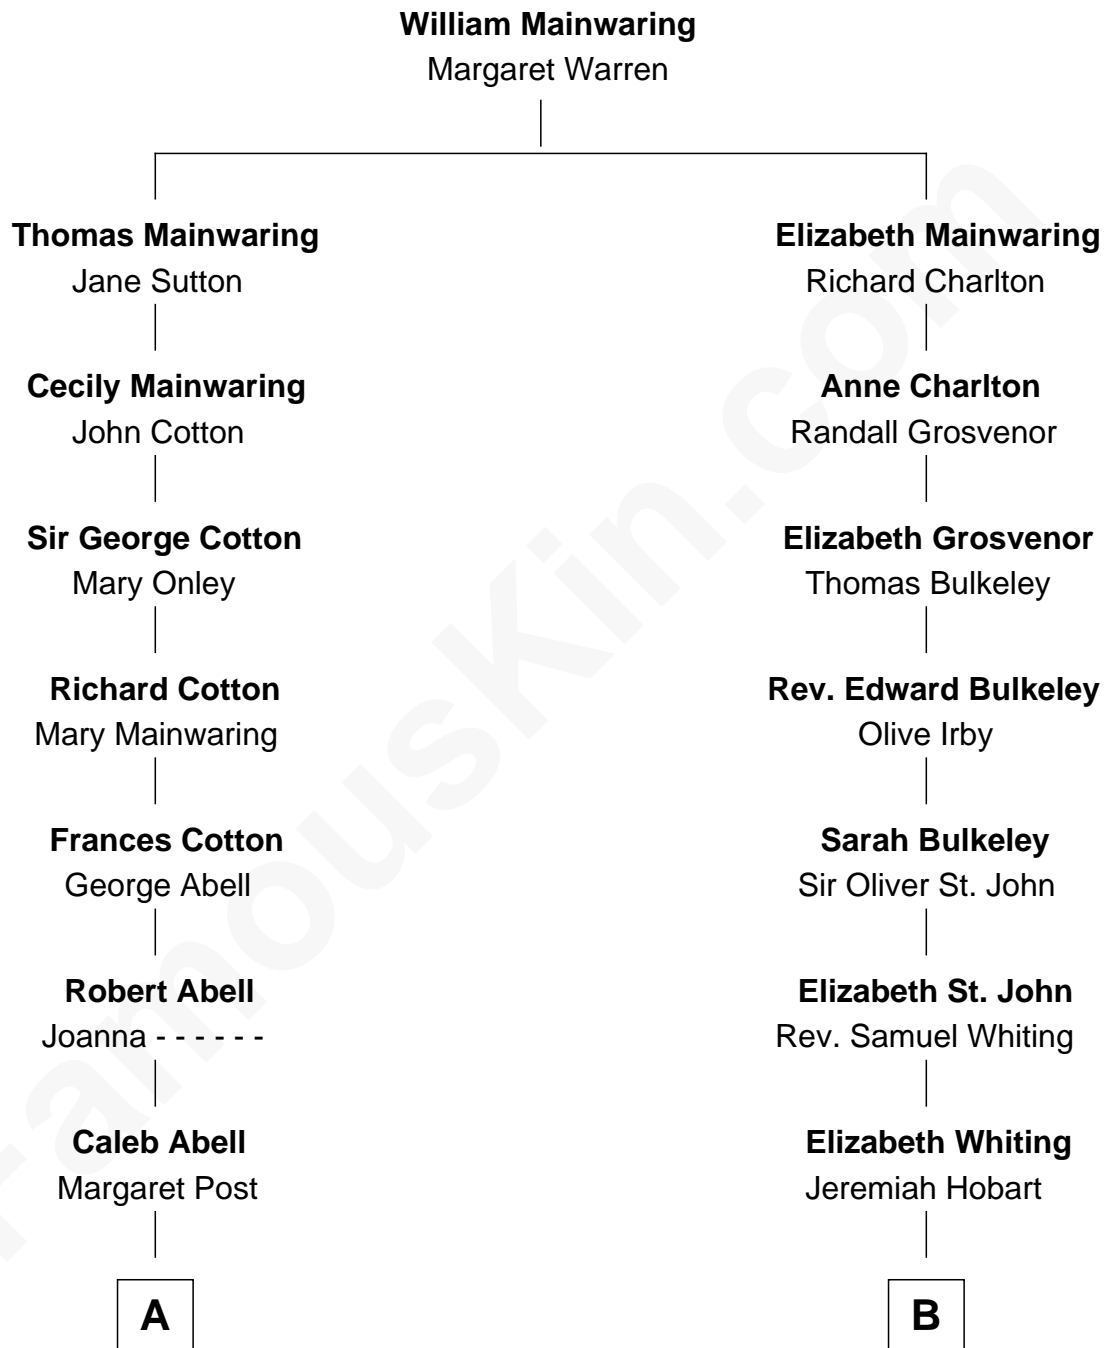

# FamousKin.com Relationship Chart of

**J.P. Morgan, Jr.**

*American Banker and Philanthropist*

**13th cousin 2 times removed of**

**John Kerry**

*68th U.S. Secretary of State*

**A**

**Mary Abell**  
Joseph Tracy

**Joseph Tracy**  
Anna Hinckley

**Jared Tracy**  
Margaret Grant

**William Gedney Tracy**  
Rachel Huntington

**Charles F. Tracy**  
Louisa Kirkland

**Frances Louisa Tracy**  
John Pierpont Morgan

**J.P. Morgan, Jr.**  
*American Banker and Philanthropist*

**B**

**Dorothy Hobart**  
Daniel Mason

**Jeremiah Mason**  
Mary Clark

**Jeremiah Mason**  
Elizabeth Fitch

**Jeremiah Mason**  
Mary Means

**Robert Means Mason**  
Sarah Ellen Francis

**Elizabeth Mason**  
Robert Charles Winthrop