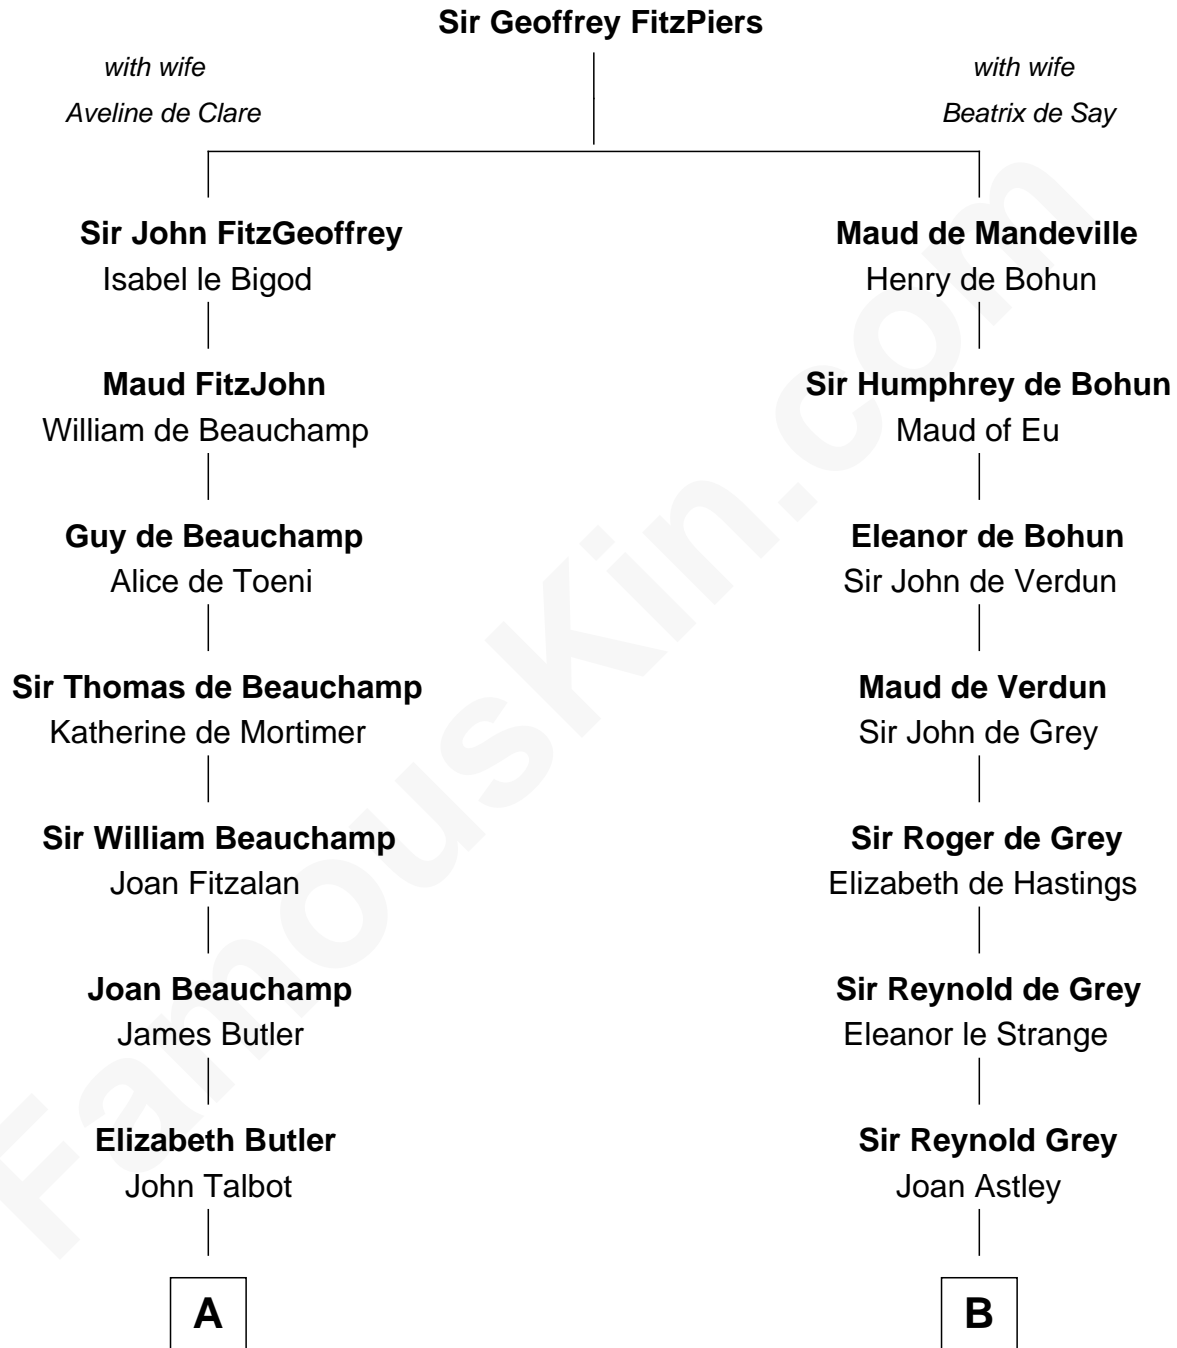

# FamousKin.com Relationship Chart of

**J.P. Morgan, Jr.**

*American Banker and Philanthropist*

**17th cousin 4 times removed of**

**James Bowdoin**

*2nd Governor of Massachusetts*

**C**

—  
**Jared Tracy**  
Margaret Grant

—  
**William Gedney Tracy**  
Rachel Huntington

—  
**Charles F. Tracy**  
Louisa Kirkland

—  
**Frances Louisa Tracy**  
John Pierpont Morgan

—  
**J.P. Morgan, Jr.**  
*American Banker and Philanthropist*