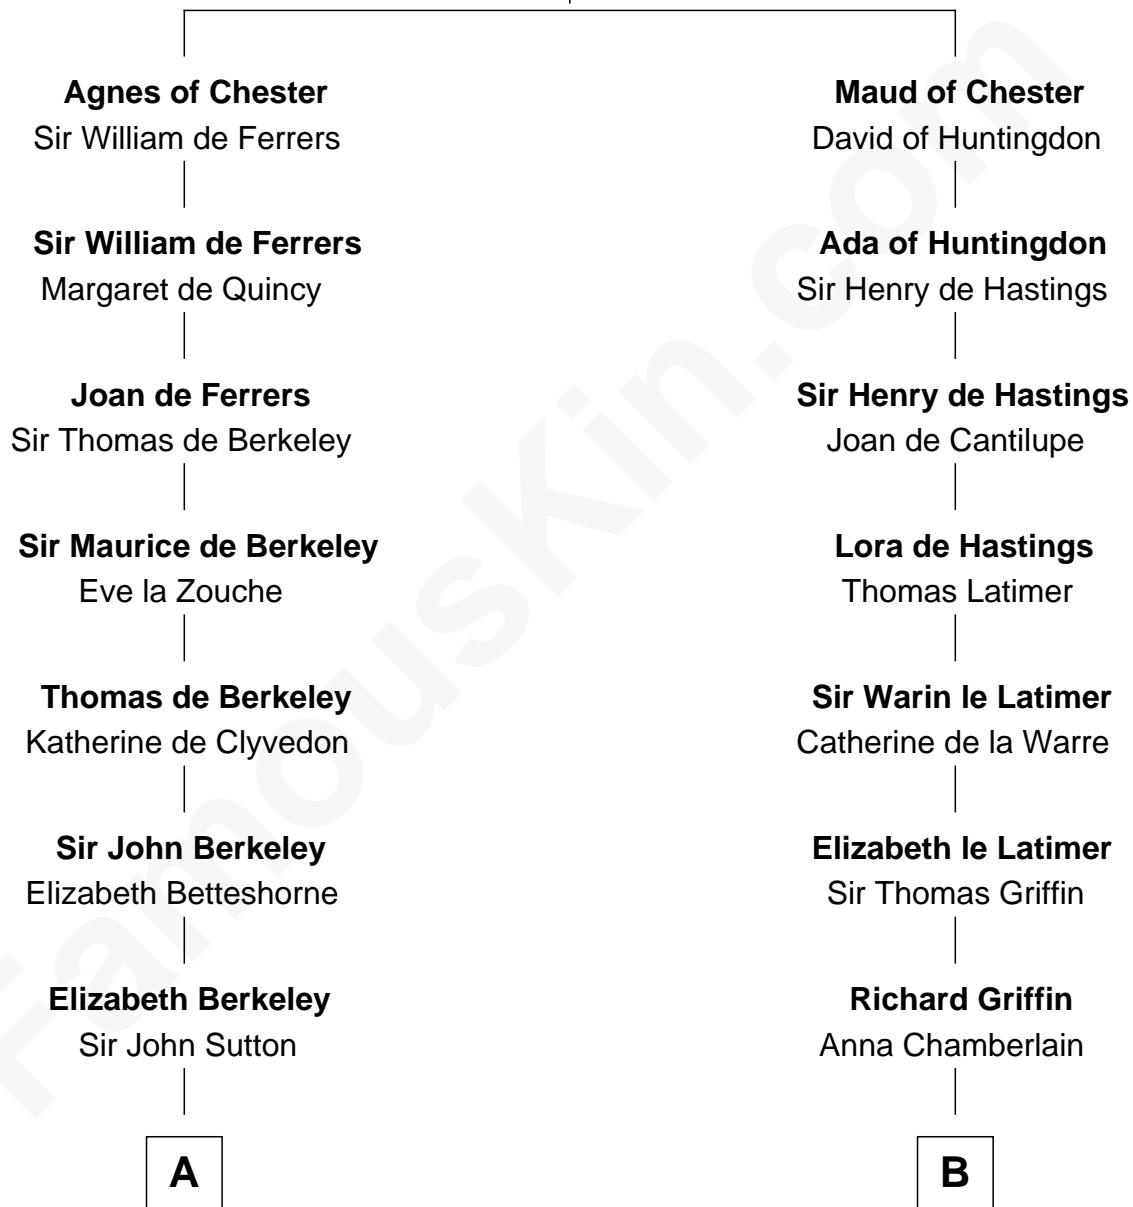

# FamousKin.com Relationship Chart of

**J.P. Morgan, Jr.**

*American Banker and Philanthropist*

**17th cousin 3 times removed of**

**James Bowdoin**

*2nd Governor of Massachusetts*

**Hugh de Kevelioc**  
Bertrade de Montfort

**C**

—  
**William Gedney Tracy**

Rachel Huntington

—  
**Charles F. Tracy**

Louisa Kirkland

—  
**Frances Louisa Tracy**

John Pierpont Morgan

—  
**J.P. Morgan, Jr.**