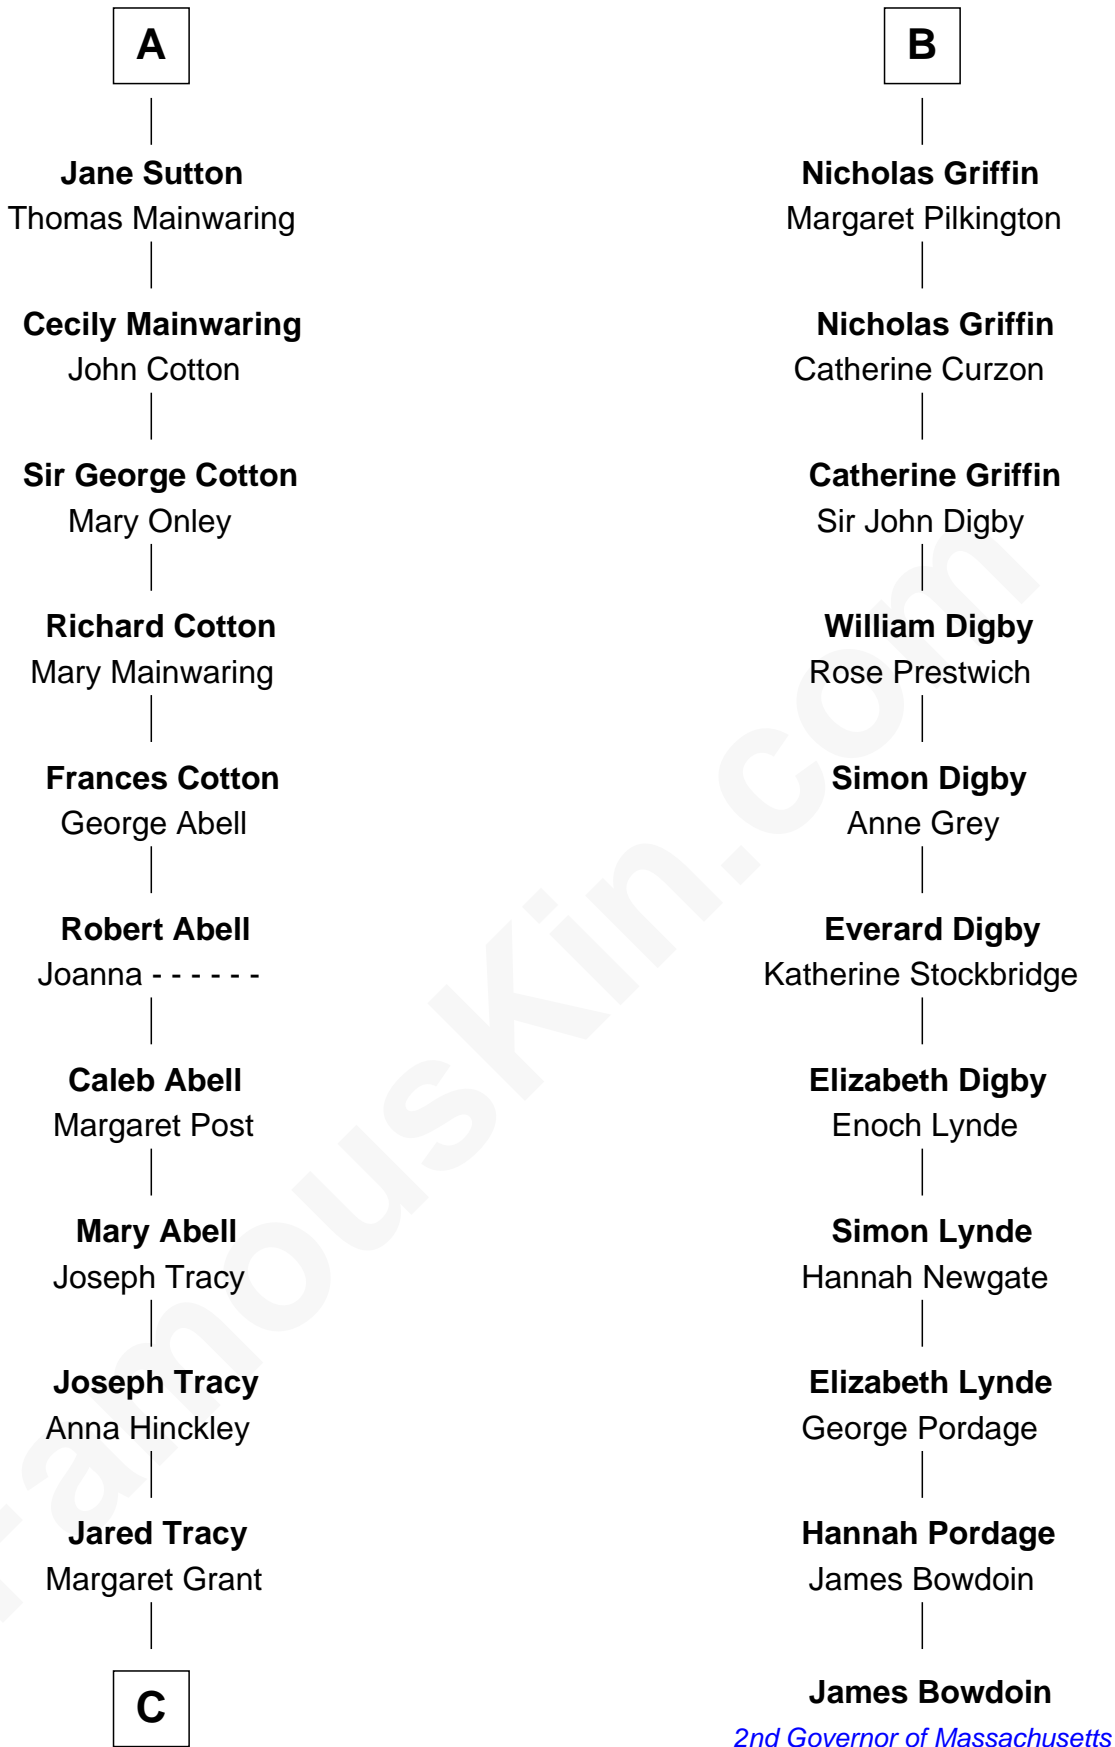

# FamousKin.com Relationship Chart of

**J.P. Morgan, Jr.**

*American Banker and Philanthropist*

**17th cousin 3 times removed of**

**James Bowdoin**

*2nd Governor of Massachusetts*

**Hugh de Kevelioc**  
Bertrade de Montfort

**C**

—  
**William Gedney Tracy**

Rachel Huntington

—  
**Charles F. Tracy**

Louisa Kirkland

—  
**Frances Louisa Tracy**

John Pierpont Morgan

—  
**J.P. Morgan, Jr.**