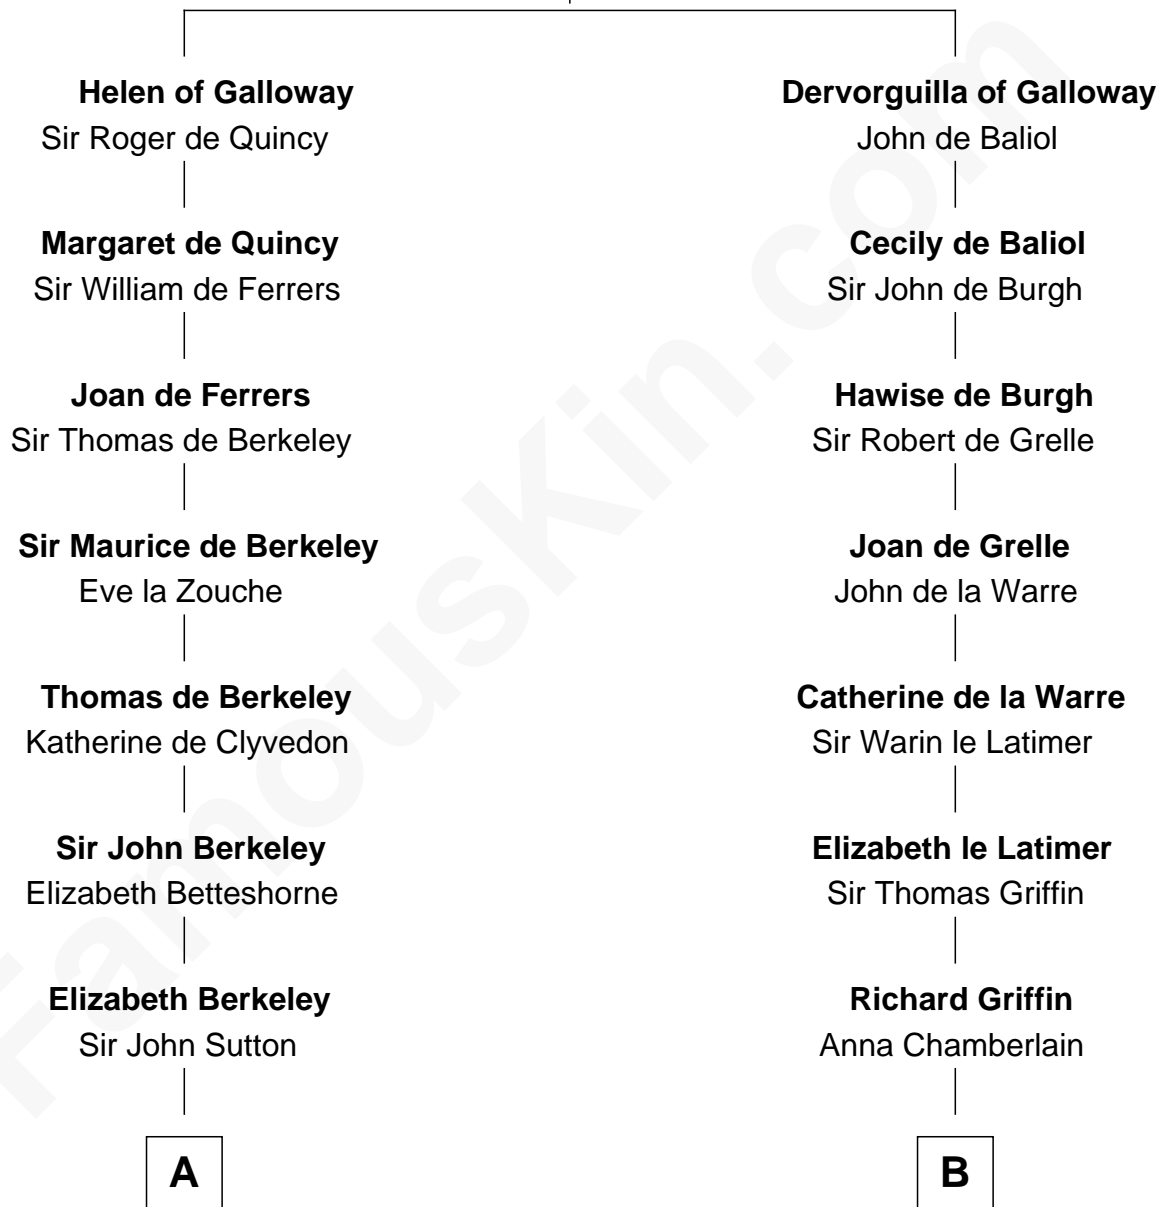

FamousKin.com Relationship Chart of

J.P. Morgan, Jr.

American Banker and Philanthropist

17th cousin 3 times removed of

James Bowdoin

2nd Governor of Massachusetts

Alan of Galloway

*with wife
Helen de l'Isle*

*with wife
Margaret of Huntingdon*

C

William Gedney Tracy

Rachel Huntington

Charles F. Tracy

Louisa Kirkland

Frances Louisa Tracy

John Pierpont Morgan