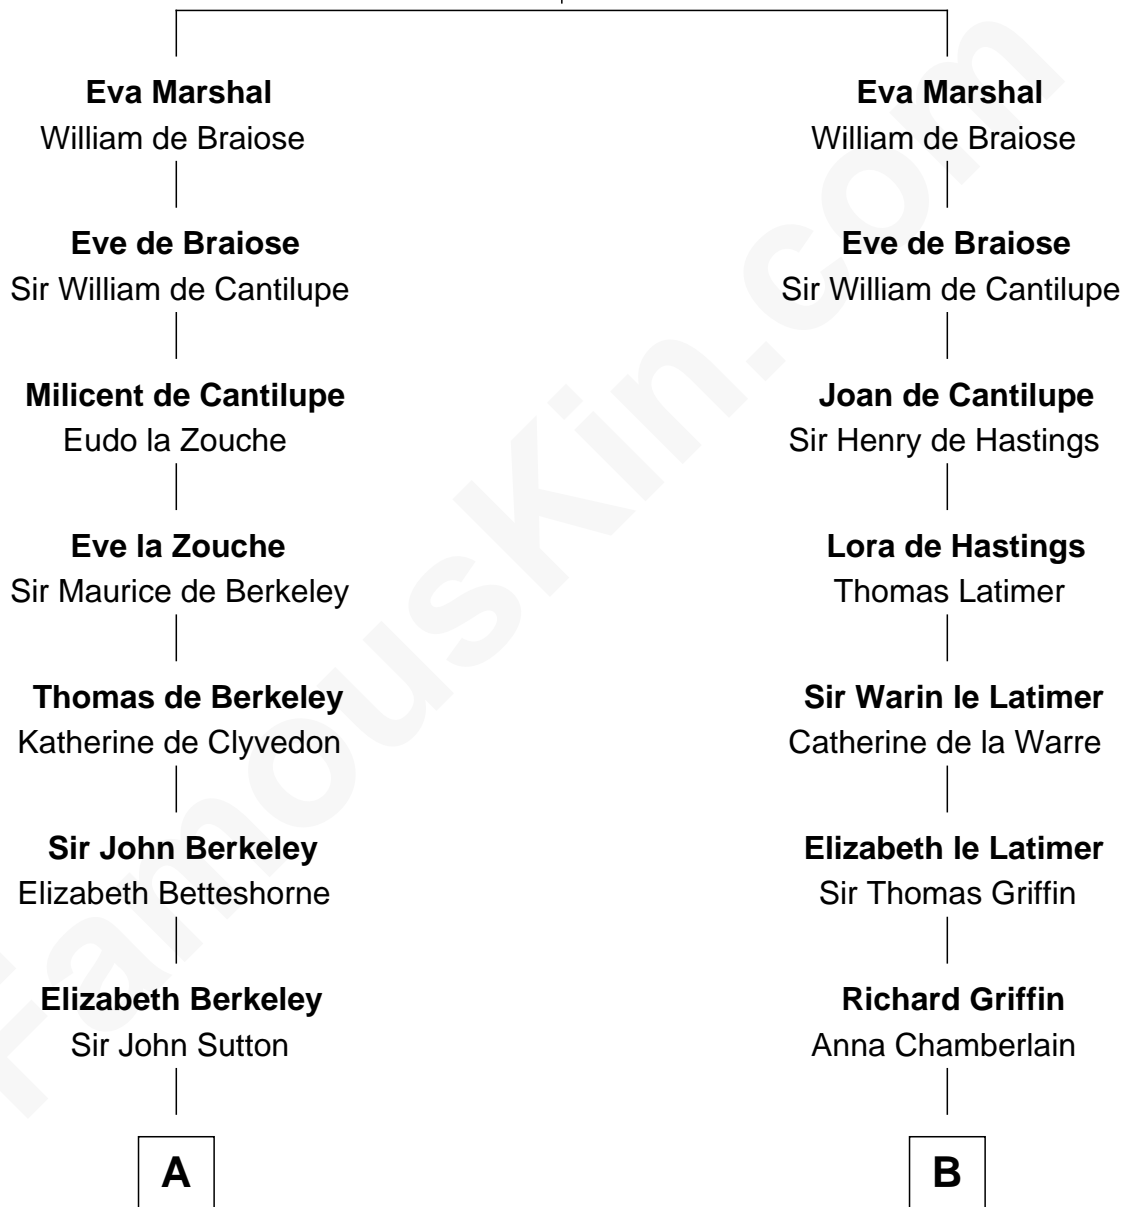

# FamousKin.com Relationship Chart of

**J.P. Morgan, Jr.**

*American Banker and Philanthropist*

**17th cousin 3 times removed of**

**James Bowdoin**

*2nd Governor of Massachusetts*

**Sir William Marshal**

Isabel de Clare

**C**

—  
**William Gedney Tracy**

Rachel Huntington

—  
**Charles F. Tracy**

Louisa Kirkland

—  
**Frances Louisa Tracy**

John Pierpont Morgan

—  
**J.P. Morgan, Jr.**