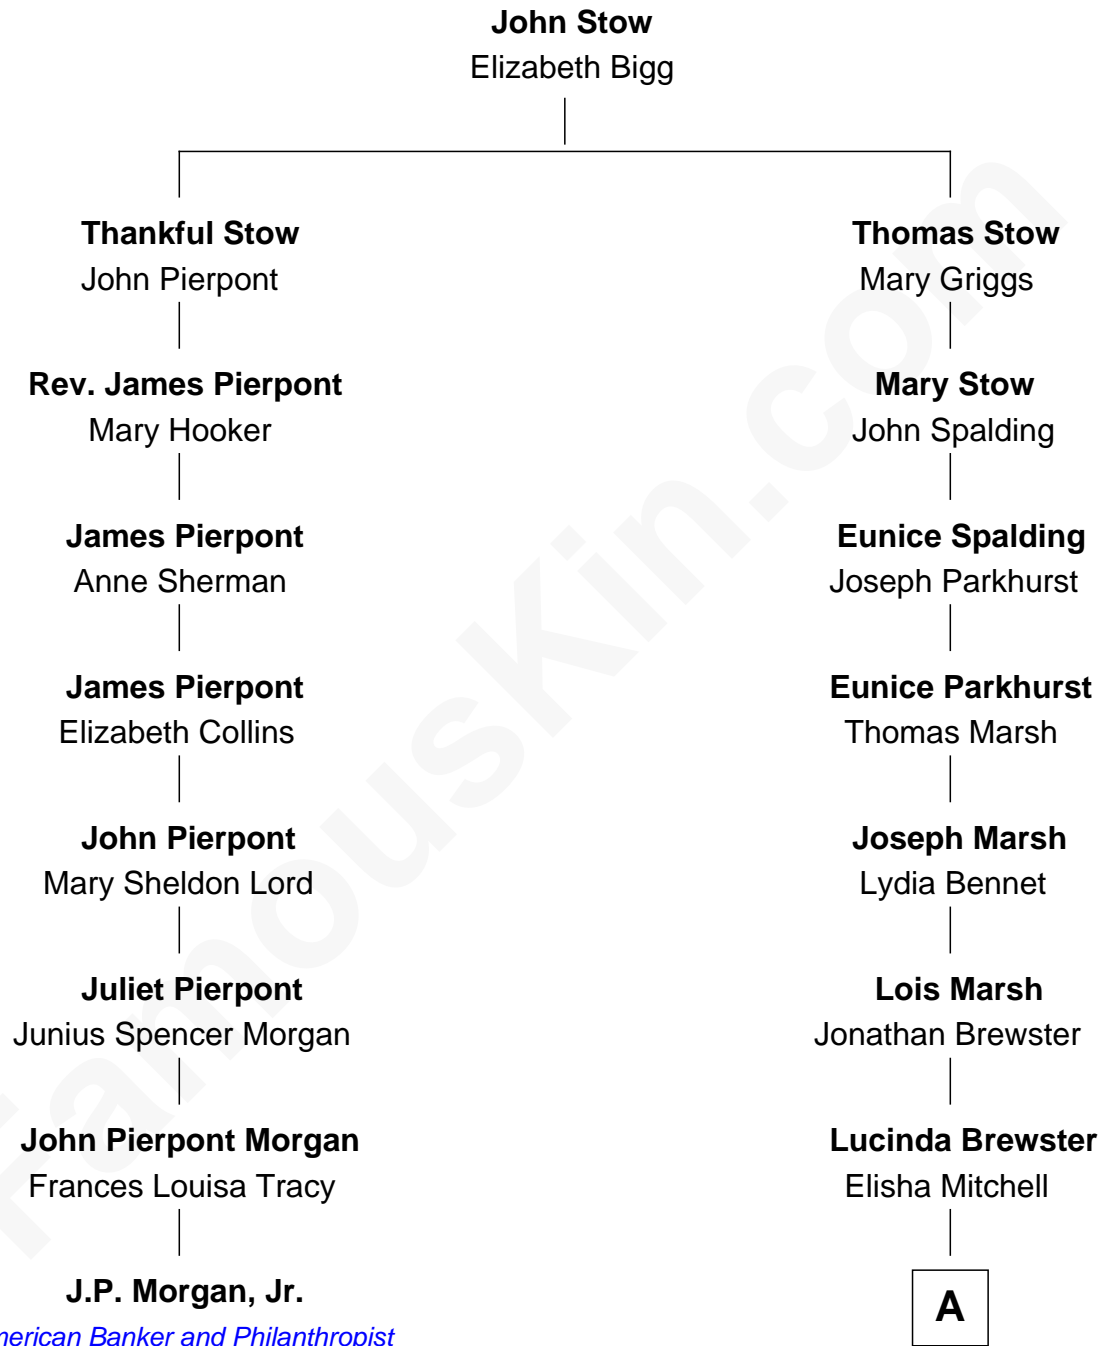

# FamousKin.com Relationship Chart of

**J.P. Morgan, Jr.**

*American Banker and Philanthropist*

7th cousin 3 times removed of

**Julia Child**

*American Chef, Author and TV Personality*

**A**

Clark Ward Mitchell  
Ellen Theresa Shaw

Julia Clark Mitchell  
Byron Weston

Julia Carolyn Weston  
John McWilliams

**Julia Child**

*Chef, Author and TV Personality*