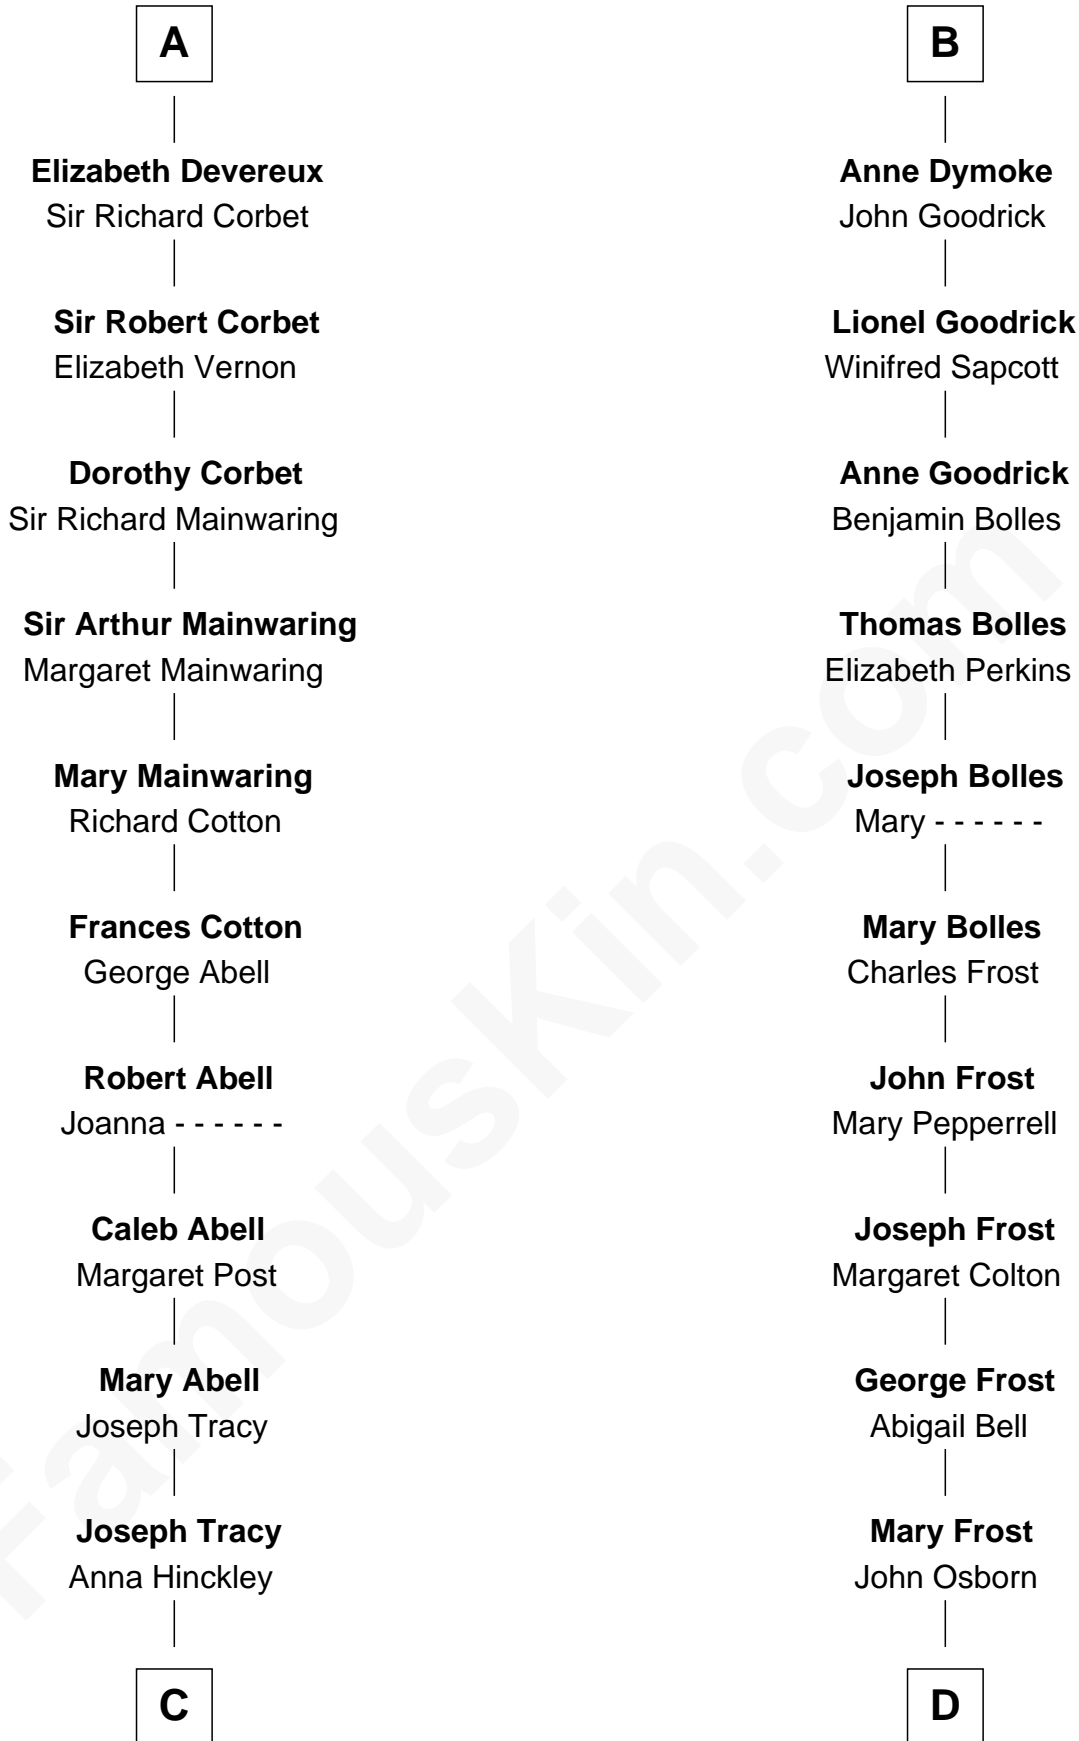

# FamousKin.com Relationship Chart of

**J.P. Morgan, Jr.**

*American Banker and Philanthropist*

21st cousin of

**Lucille Ball**

*TV Actress - "I Love Lucy"*

**Sir Hugh I de Audley**

Iseult de Mortimer

**C**

**Jared Tracy**  
Margaret Grant

**William Gedney Tracy**  
Rachel Huntington

**Charles F. Tracy**  
Louisa Kirkland

**Frances Louisa Tracy**  
John Pierpont Morgan

**J.P. Morgan, Jr.**  
*American Banker and Philanthropist*

**D**

**Sally Bennet Osborn**  
Newman Durrell

**George Osborn Durrell**  
Anne Jane Jewell

**Nellie Rebecca Durrell**  
Jasper Clinton Ball

**Henry Durrell Ball**  
Desiree Evelyn Hunt

**Lucille Ball**  
*TV Actress - "I Love Lucy"*