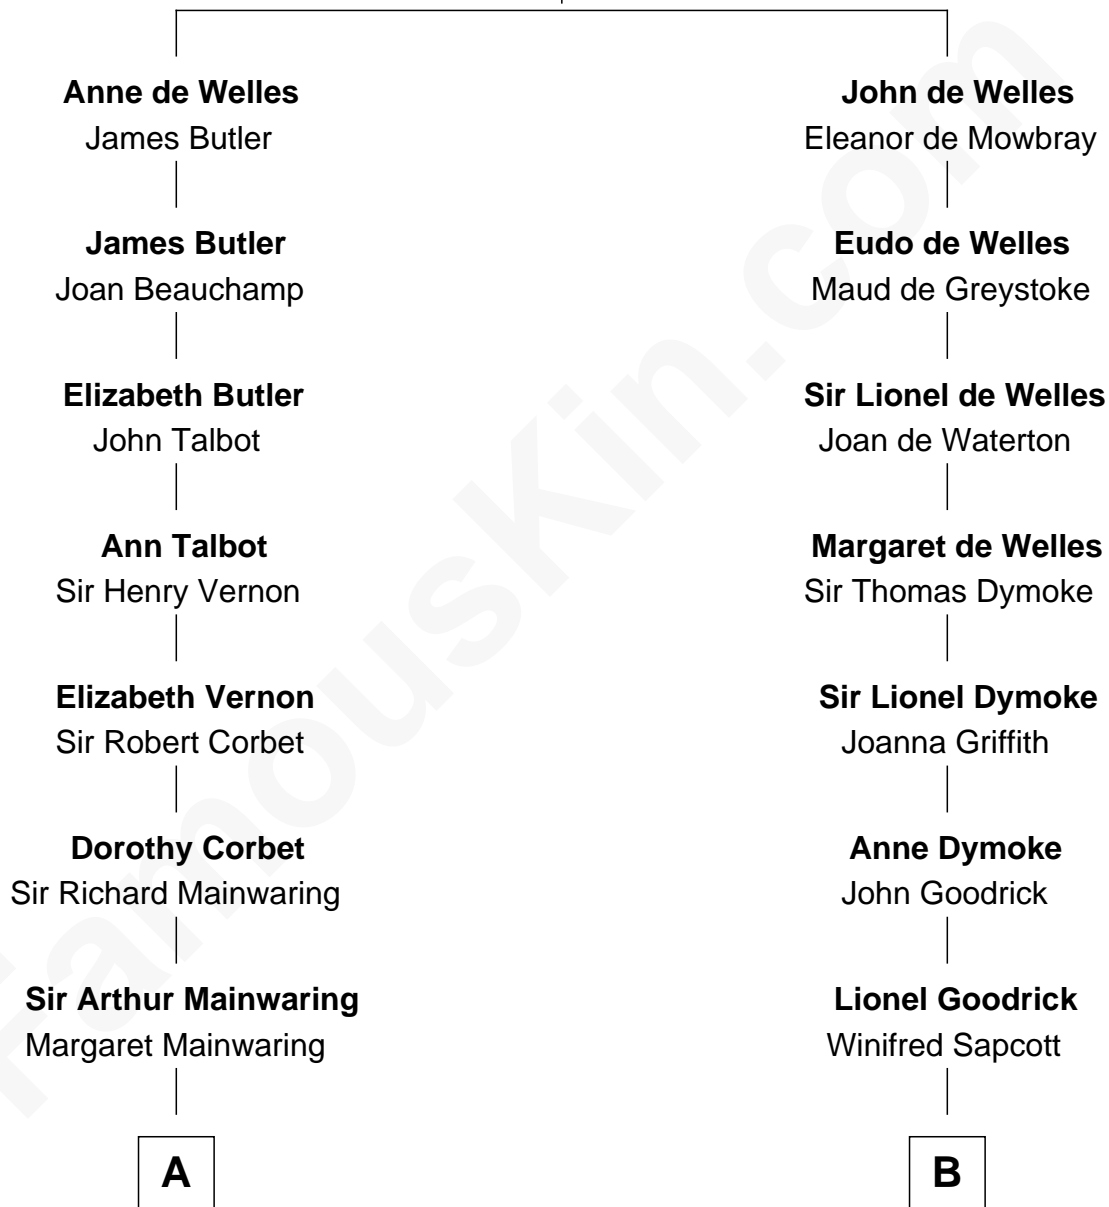

FamousKin.com Relationship Chart of

J.P. Morgan, Jr.

American Banker and Philanthropist

17th cousin 2 times removed of

Lucille Ball

TV Actress - "I Love Lucy"

John de Welles

Maud de Roos

C

Nellie Rebecca Durrell

Jasper Clinton Ball

Henry Durrell Ball

Desiree Evelyn Hunt

Lucille Ball

TV Actress - "I Love Lucy"

FamousKin.com