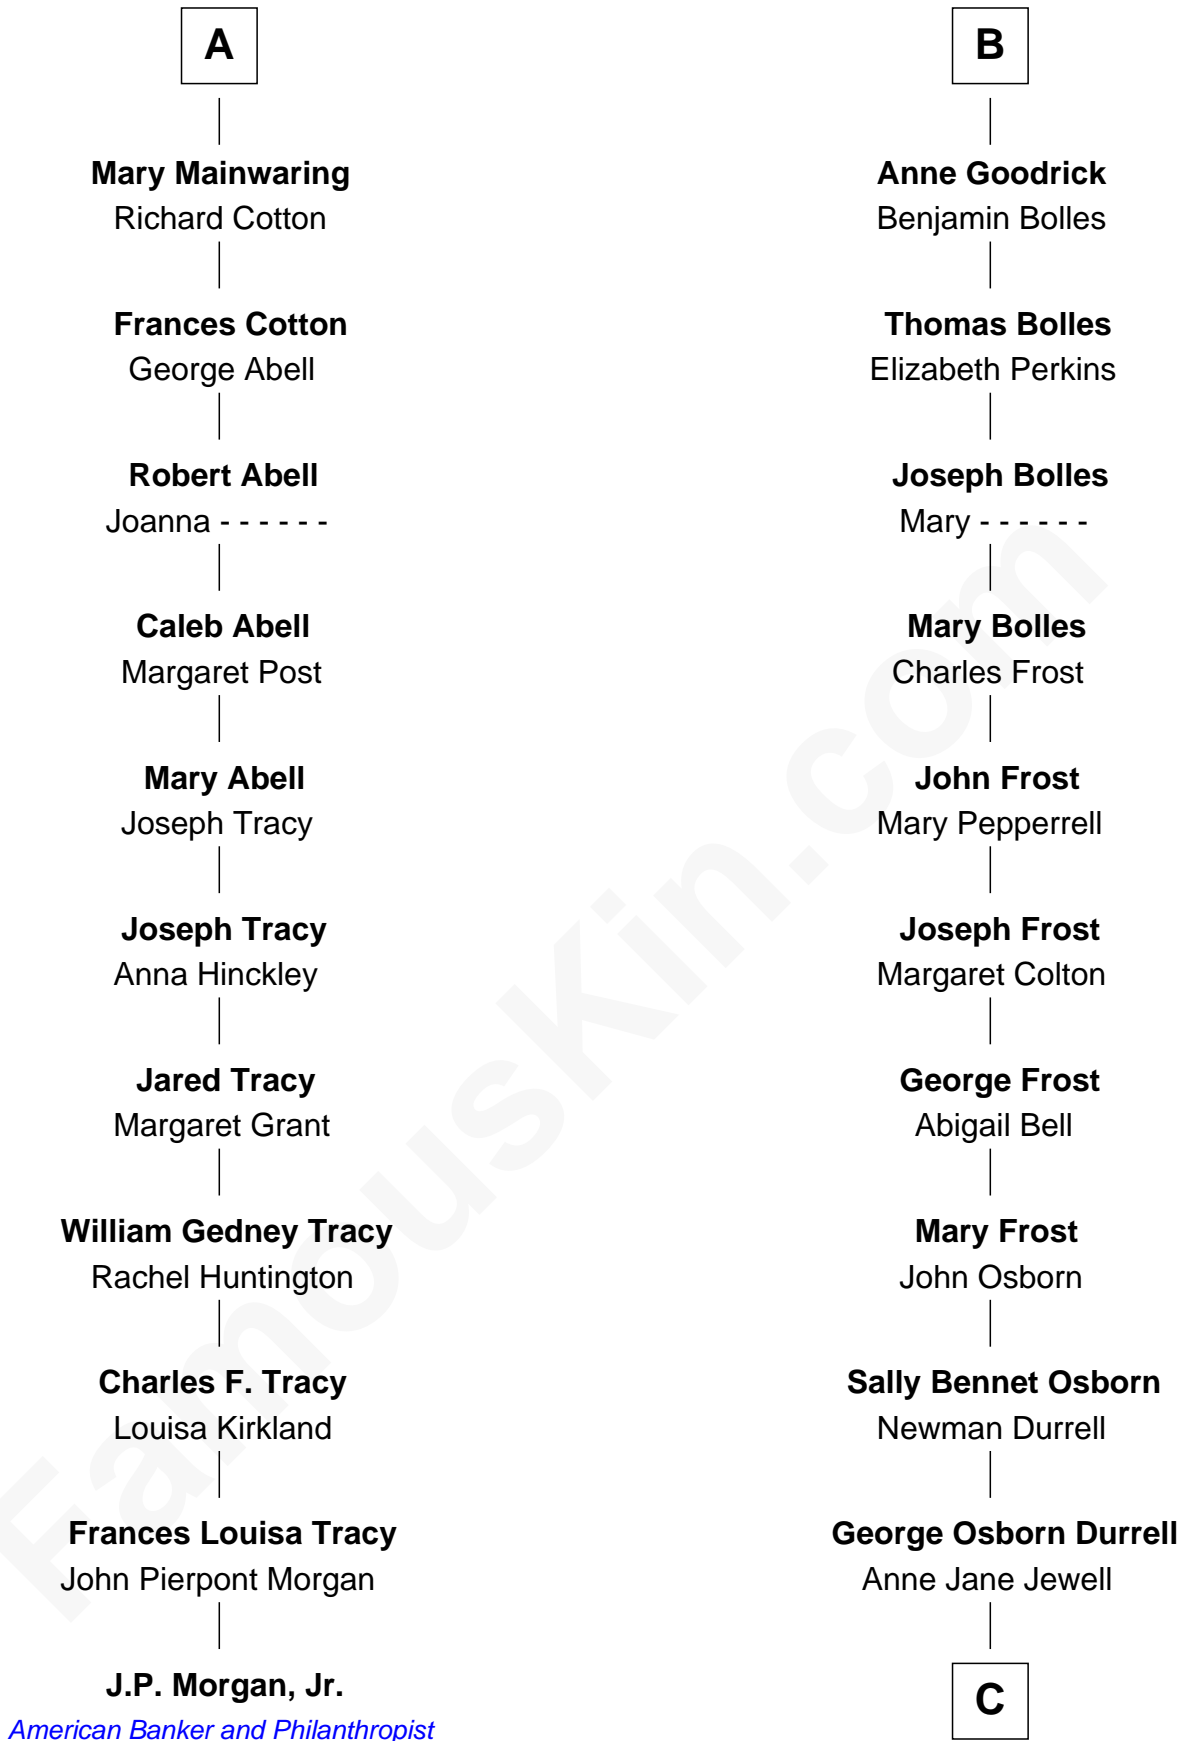

FamousKin.com Relationship Chart of

J.P. Morgan, Jr.

American Banker and Philanthropist

17th cousin 2 times removed of

Lucille Ball

TV Actress - "I Love Lucy"

John de Welles

Maud de Roos

C

Nellie Rebecca Durrell

Jasper Clinton Ball

Henry Durrell Ball

Desiree Evelyn Hunt

Lucille Ball

TV Actress - "I Love Lucy"

FamousKin.com