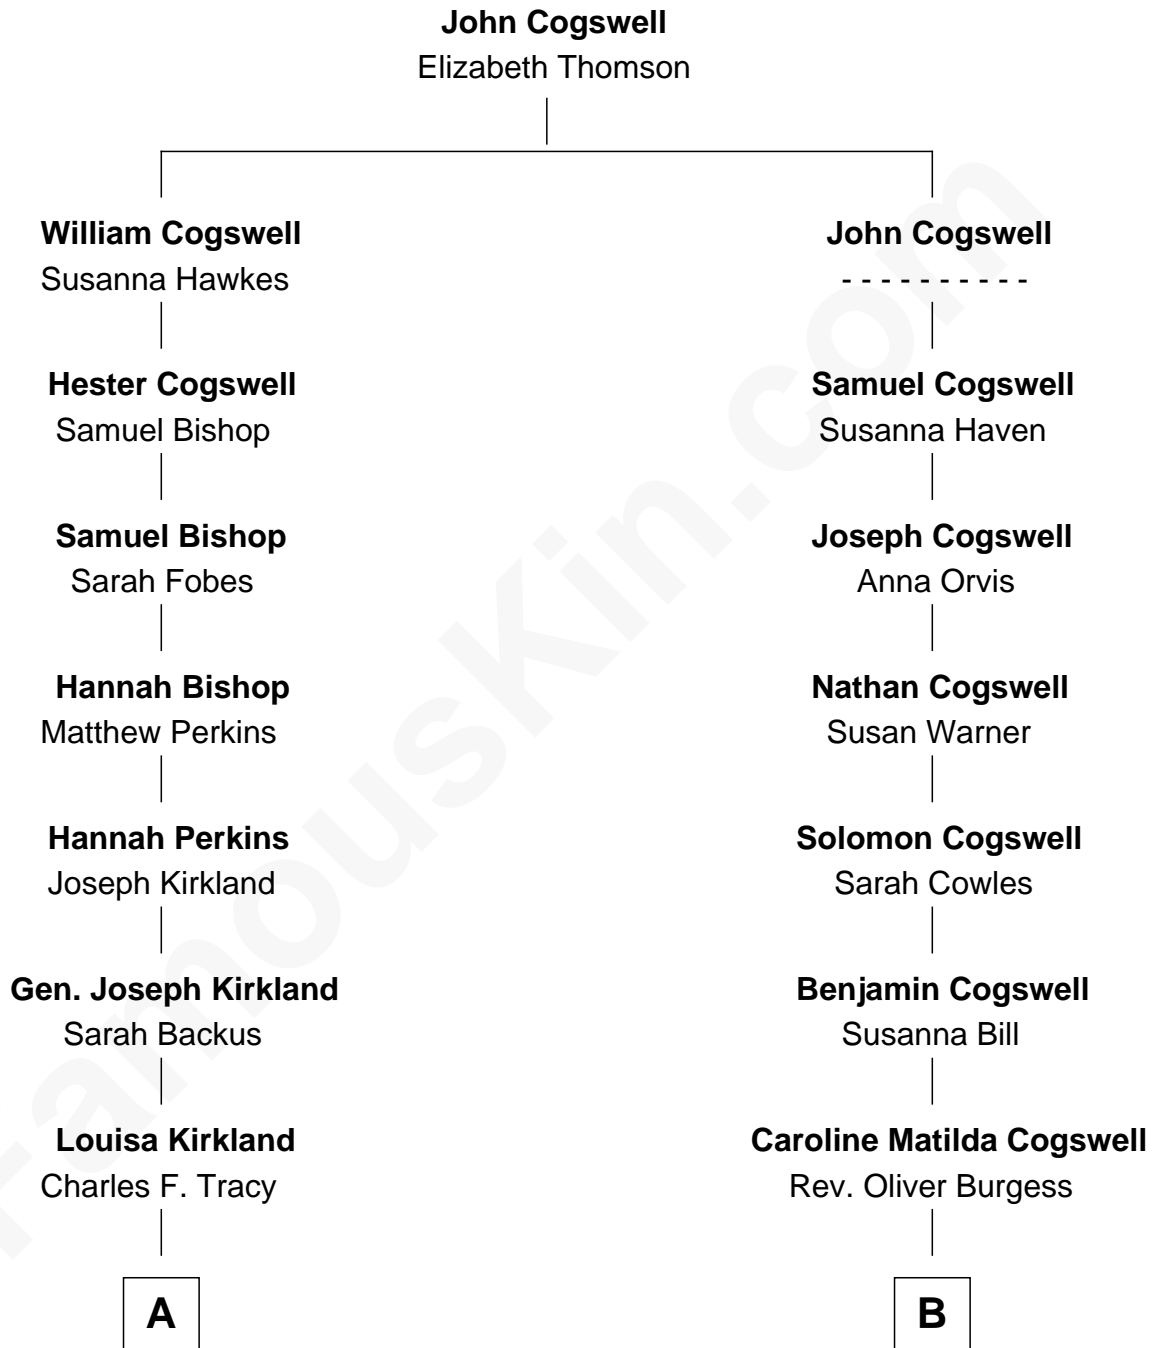

# FamousKin.com Relationship Chart of

**J.P. Morgan, Jr.**

*American Banker and Philanthropist*

8th cousin of

**Burgess Meredith**

*TV and Movie Actor*

**A**

**Frances Louisa Tracy**

John Pierpont Morgan

**J.P. Morgan, Jr.**

*American Banker and Philanthropist*

**B**

**Ida Beth Burgess**

Dr. William George Meredith

**Burgess Meredith**

*TV and Movie Actor*