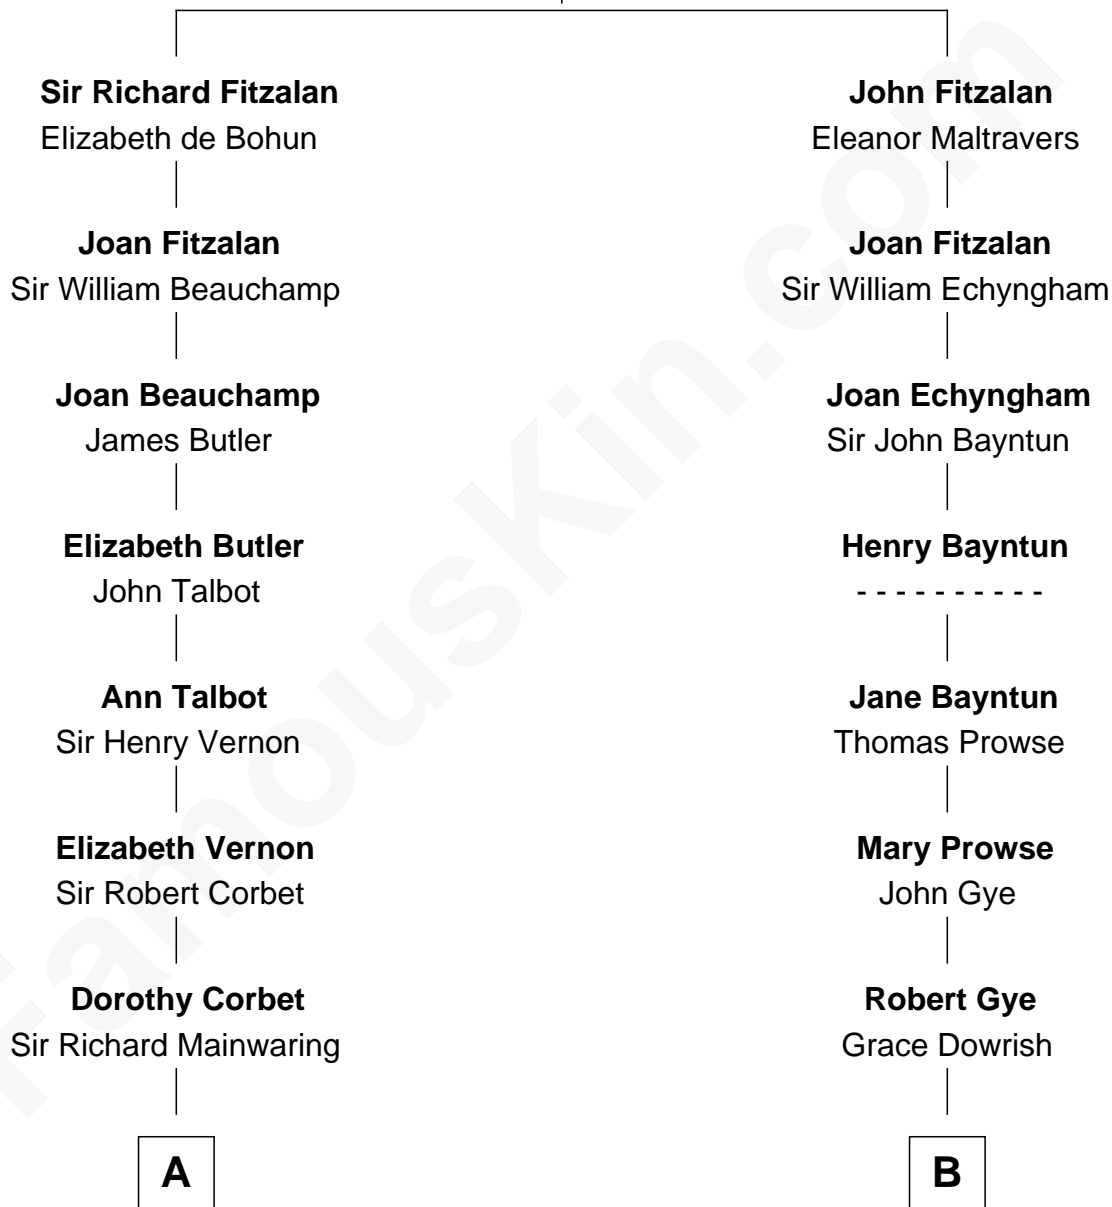

FamousKin.com Relationship Chart of

J.P. Morgan, Jr.

American Banker and Philanthropist

18th cousin 1 time removed of

Jeb Bush

43rd Governor of Florida

Richard Fitzalan
Eleanor Plantagenet

C

Frances Louisa Tracy

John Pierpont Morgan

J.P. Morgan, Jr.

American Banker and Philanthropist

D

Marvin Pierce

Pauline Robinson

Barbara Pierce