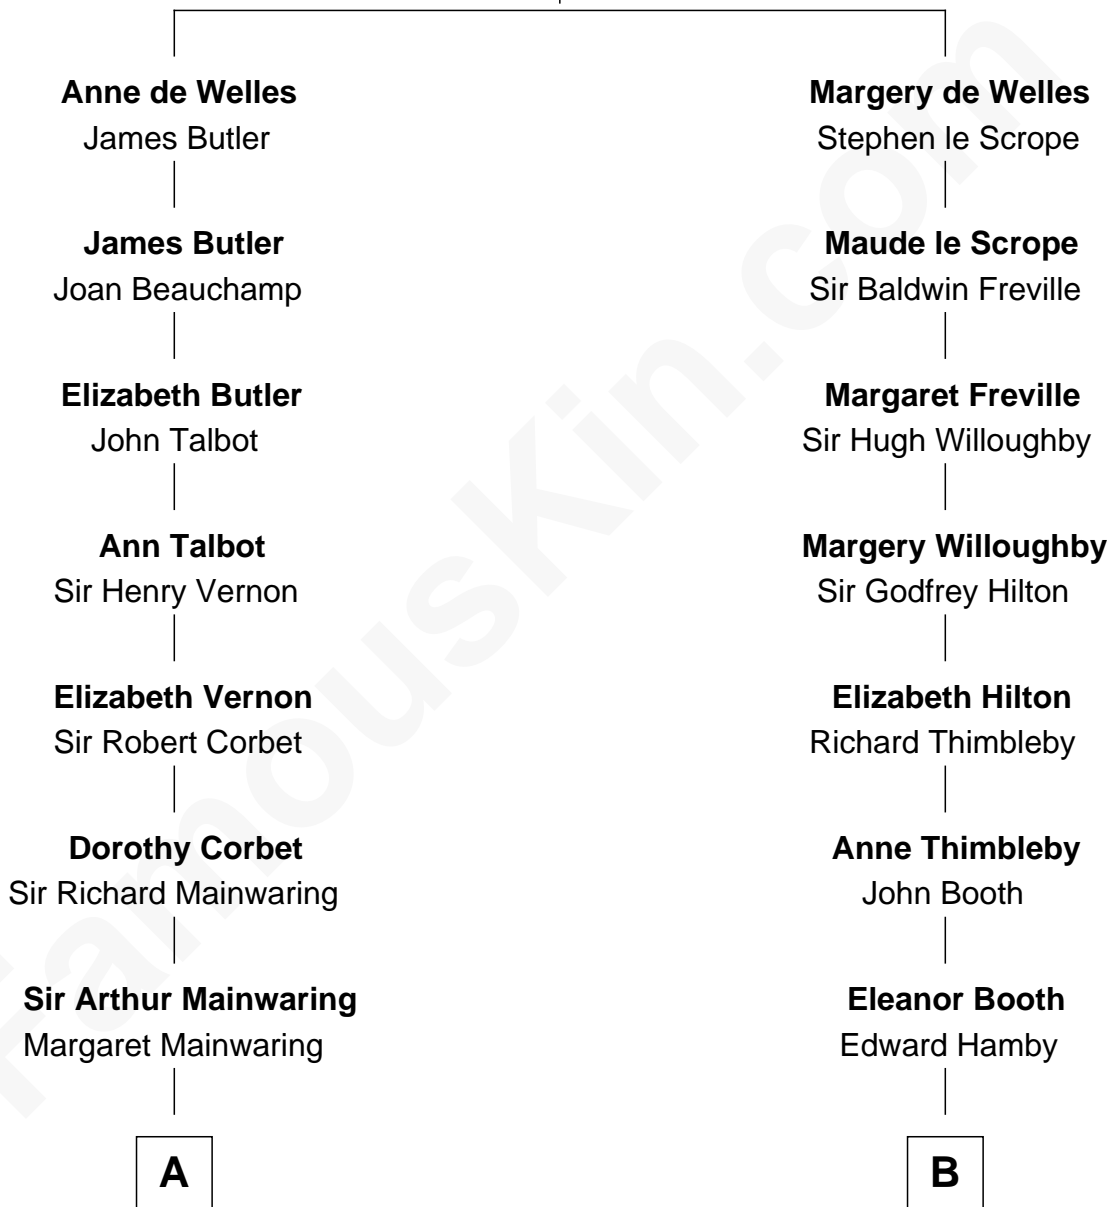

FamousKin.com Relationship Chart of

J.P. Morgan, Jr.

American Banker and Philanthropist

17th cousin 4 times removed of

Jeb Bush

43rd Governor of Florida

John de Welles

Maud de Roos

C

Harriet Eleanor Fay
Rev. James Smith Bush

Samuel Prescott Bush
Flora Sheldon

Prescott Sheldon Bush
Dorothy Wear Walker

George Herbert Walker Bush
Barbara Pierce

Jeb Bush
43rd Governor of Florida