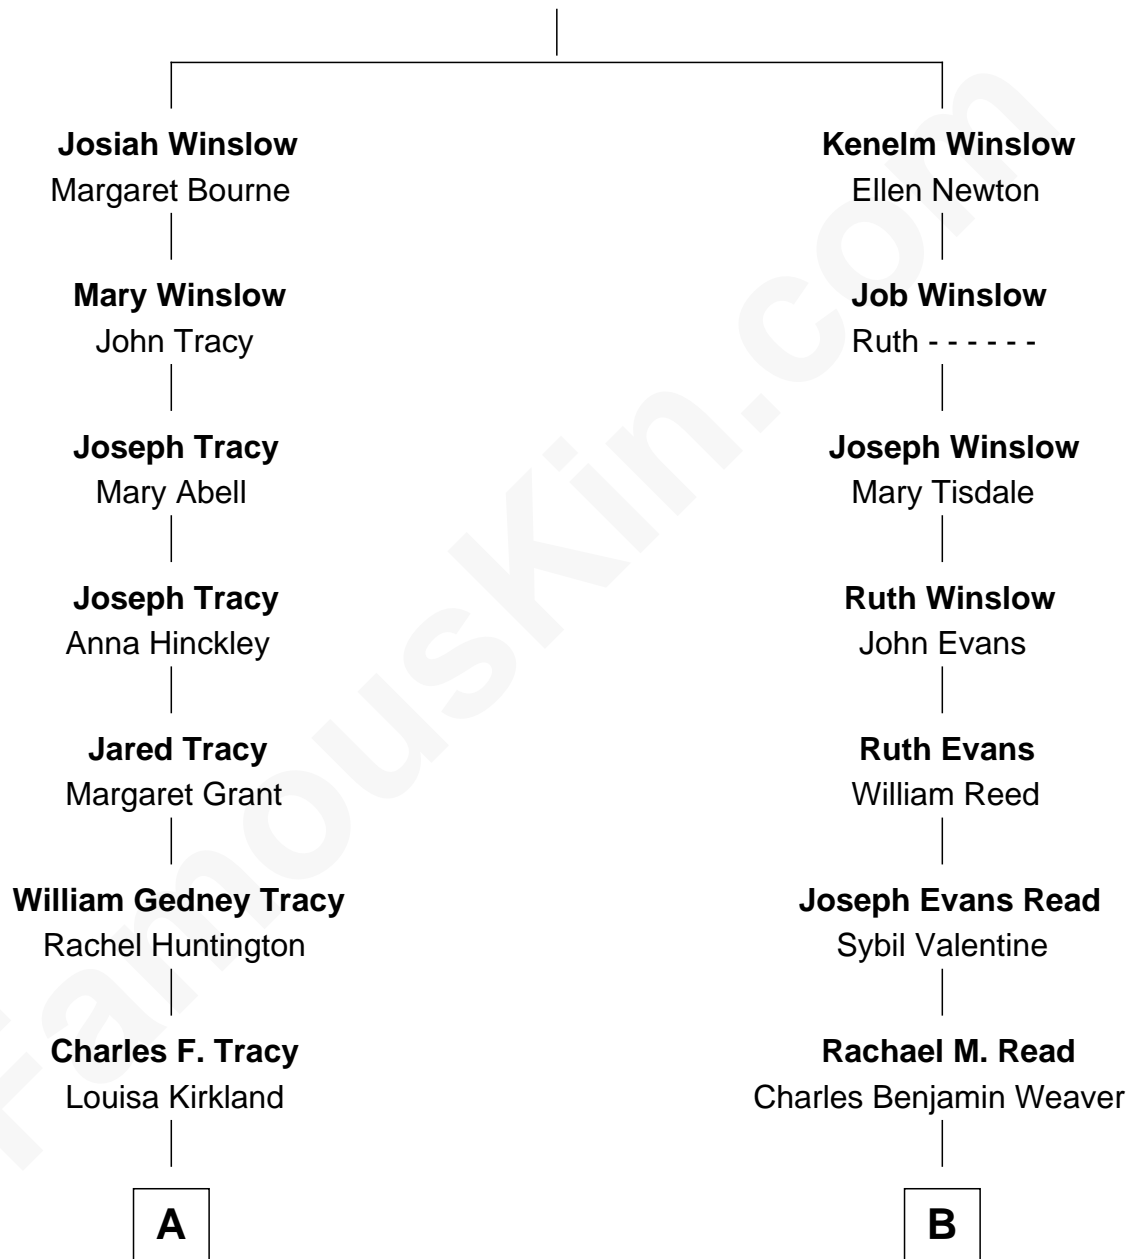

FamousKin.com Relationship Chart of

J.P. Morgan, Jr.

American Banker and Philanthropist

8th cousin 2 times removed of

Sigourney Weaver

Movie Actress

Edward Winslow
Magdalen Oliver

A

Frances Louisa Tracy

John Pierpont Morgan

J.P. Morgan, Jr.

American Banker and Philanthropist

B

Francis Milton Weaver

Jane Weaver Laffin

Sylvester Laffin Weaver

Amabel Dixon

Sylvester Laffin Weaver

Desiree Mary Lucy Hawkins

Sigourney Weaver

Movie Actress

FamousKin.com