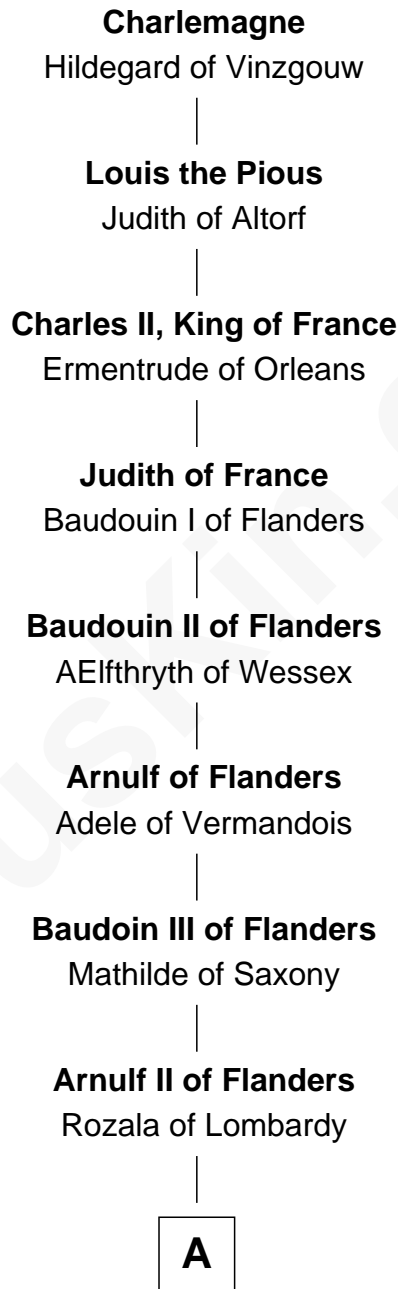

# FamousKin.com Relationship Chart of

**J.P. Morgan, Jr.**

*American Banker and Philanthropist*

**33rd Great-grandson of**

**Charlemagne**

*King of the Franks*

**A**

**Baudoin IV of Flanders**

Ogive of Luxembourg

**Baudoin V of Flanders**

Adela of France

**Matilda of Flanders**

William I, King of England

**Henry I, King of England**

-----

**Robert of Gloucester**