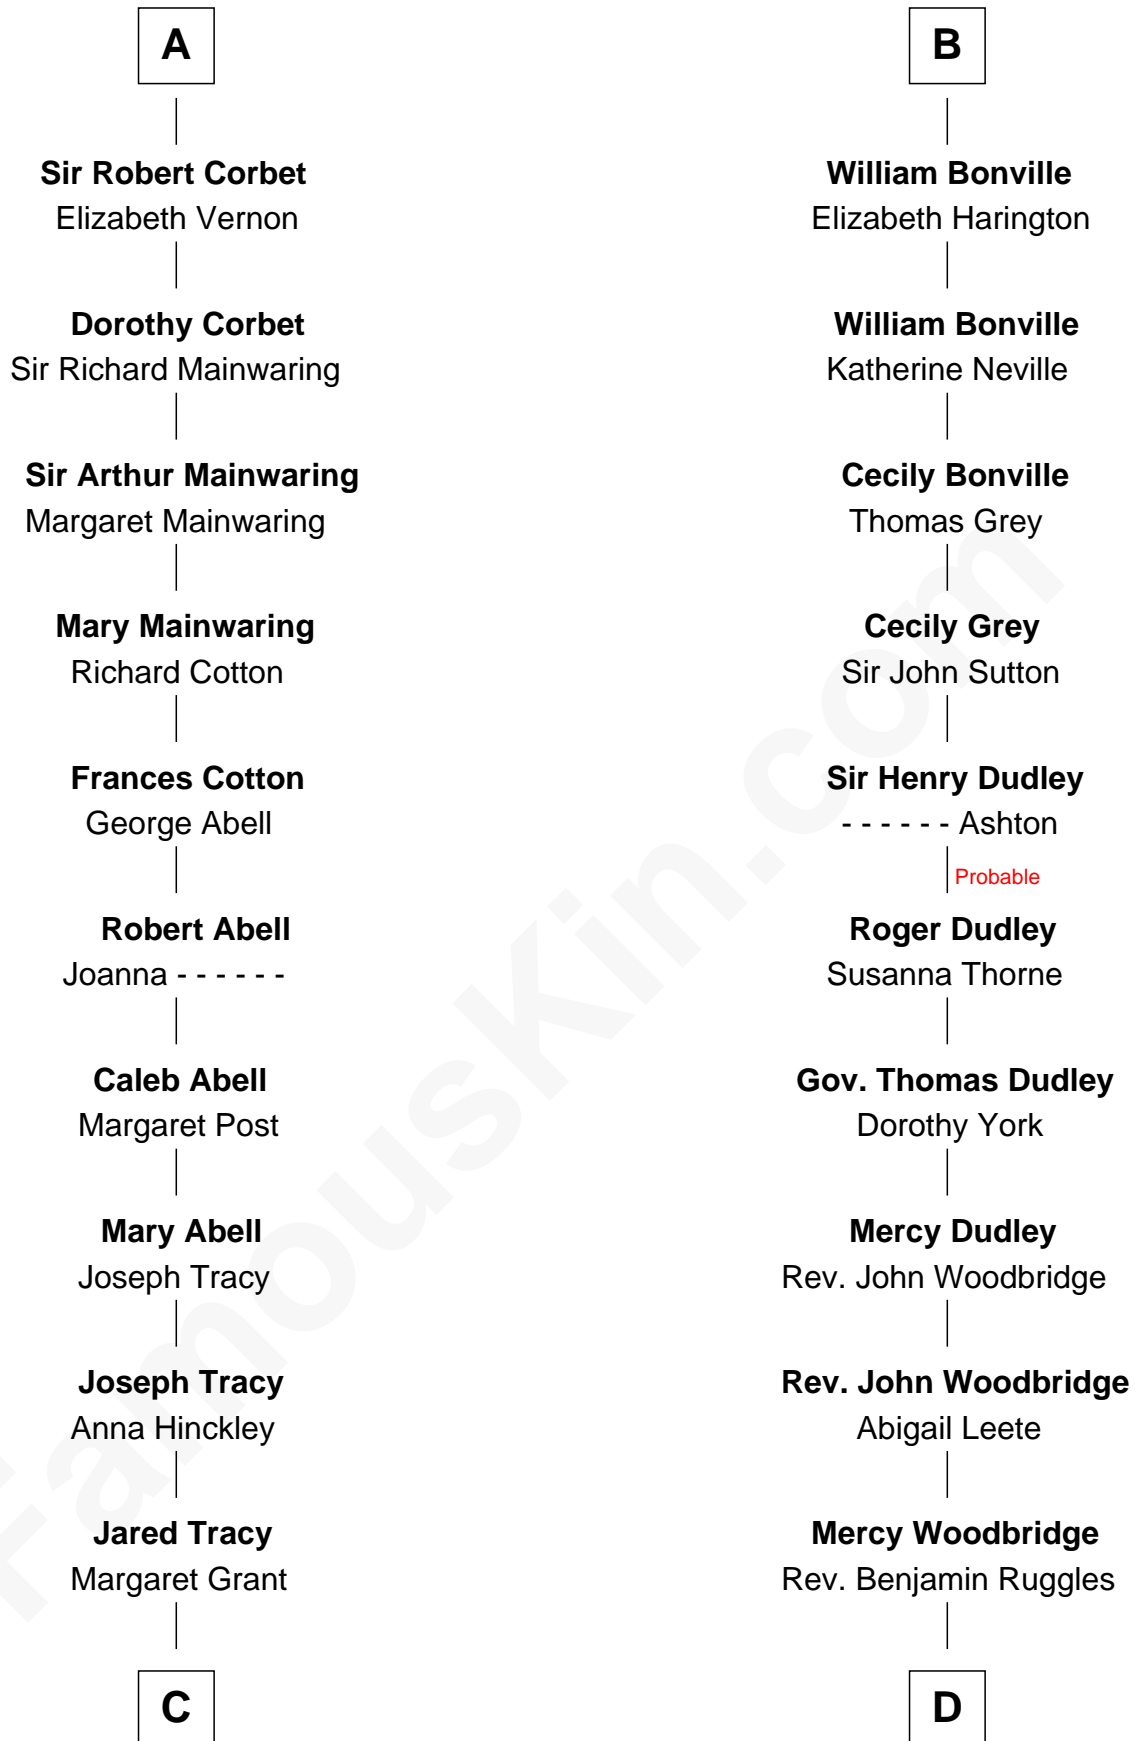

# FamousKin.com Relationship Chart of

**J.P. Morgan, Jr.**

*American Banker and Philanthropist*

20th cousin 1 time removed of

**John Brown**

*American Abolitionist*

**Nichole d'Aubenev**

Sir Roger de Somery

**C**

**William Gedney Tracy**

Rachel Huntington

**Charles F. Tracy**

Louisa Kirkland

**Frances Louisa Tracy**

John Pierpont Morgan

**J.P. Morgan, Jr.**

*American Banker and Philanthropist*

**D**

**Mercy Ruggles**

Jonathan Humphrey

**Oliver Humphrey**

Sarah Garrett

**Ruth Humphrey**

Gideon Mills

**Ruth Mills**

Owen Brown

**John Brown**

*American Abolitionist*