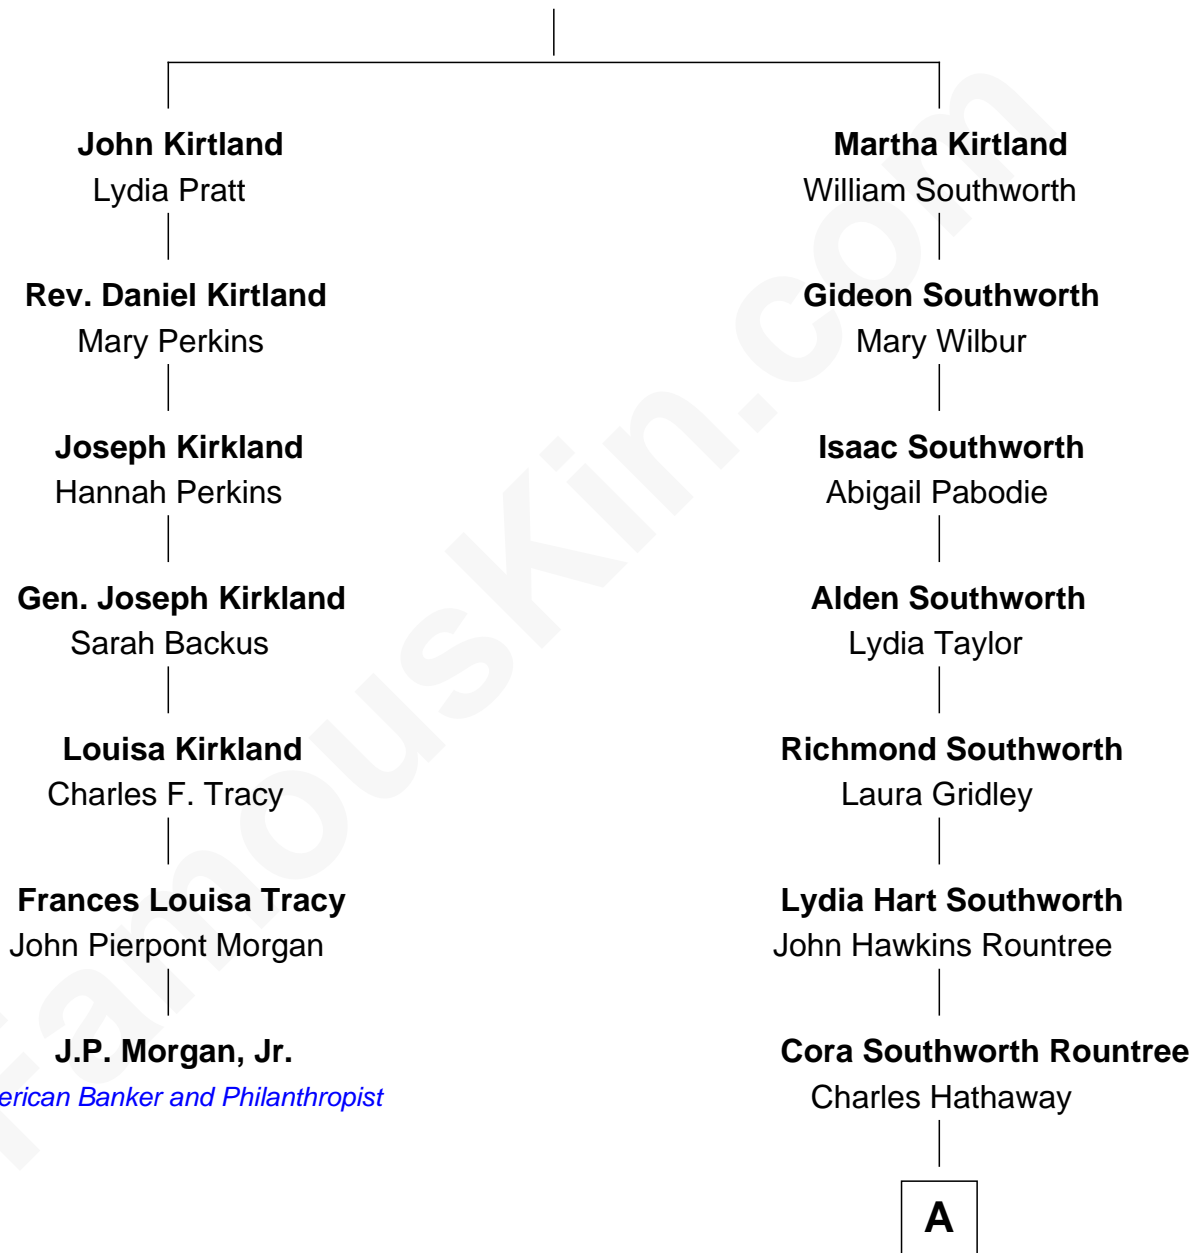

# FamousKin.com Relationship Chart of

**J.P. Morgan, Jr.**

*American Banker and Philanthropist*

6th cousin 4 times removed of

**Paget Brewster**

*TV Actress*

**Nathaniel Kirtland**

Parnell - - - - -

**A**

Stewart Southworth Hathaway

Helen Viles

Valerie Hathaway

John Bechtel Tew

Hathaway Tew

Galen Brewster

Paget Brewster

*TV Actress*