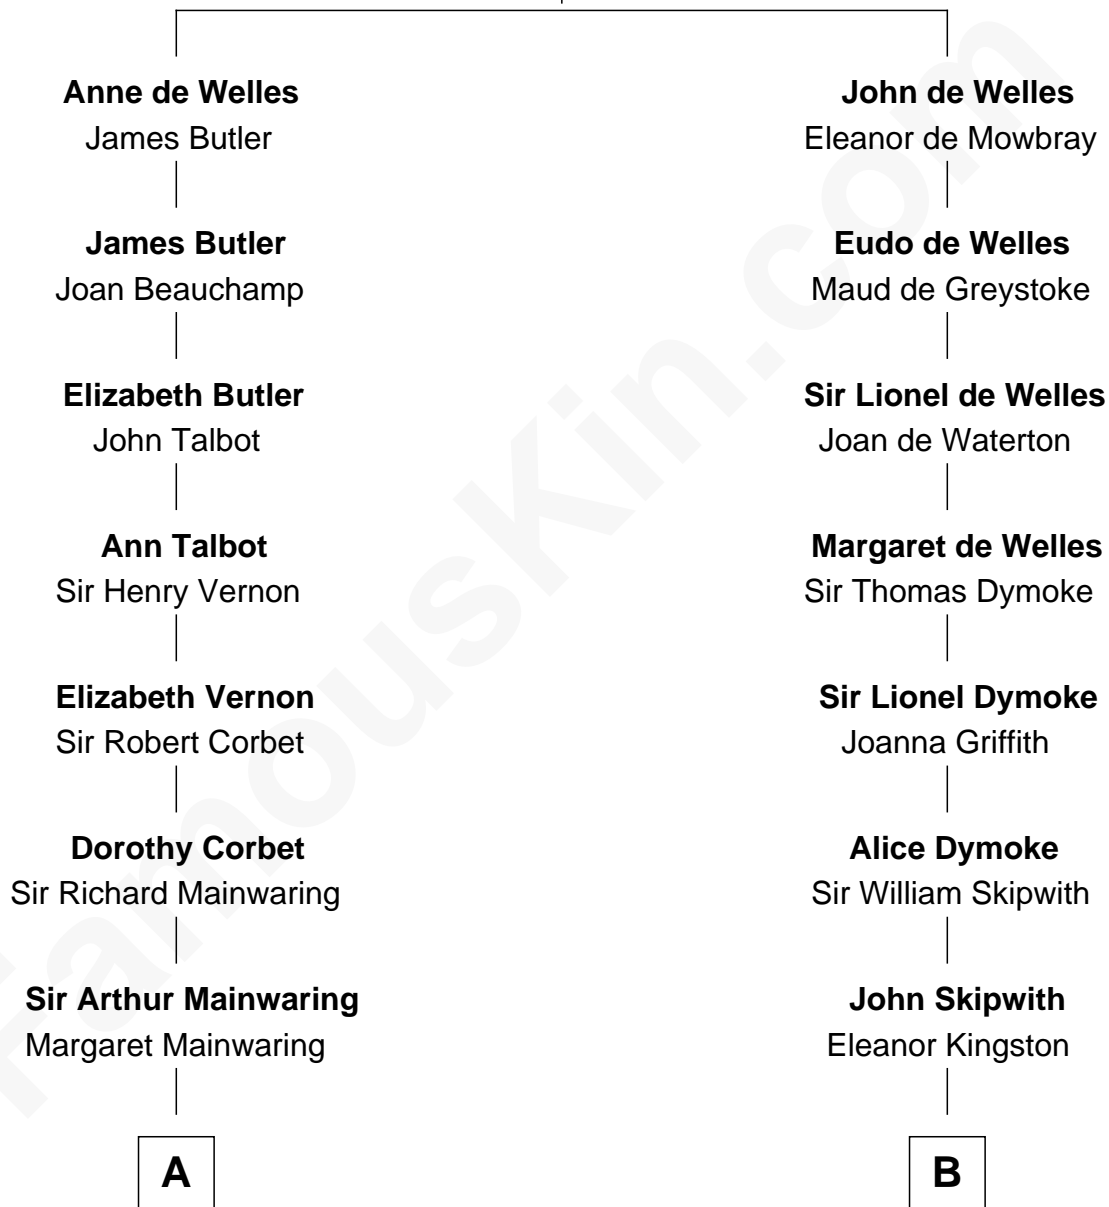

FamousKin.com

Relationship Chart of

J.P. Morgan, Jr.

American Banker and Philanthropist

17th cousin 2 times removed of

Paget Brewster

TV Actress

John de Welles

Maud de Roos

C

Joan Ryerson

George Washington Wales Brewster

Galen Brewster

Hathaway Tew

Paget Brewster

TV Actress