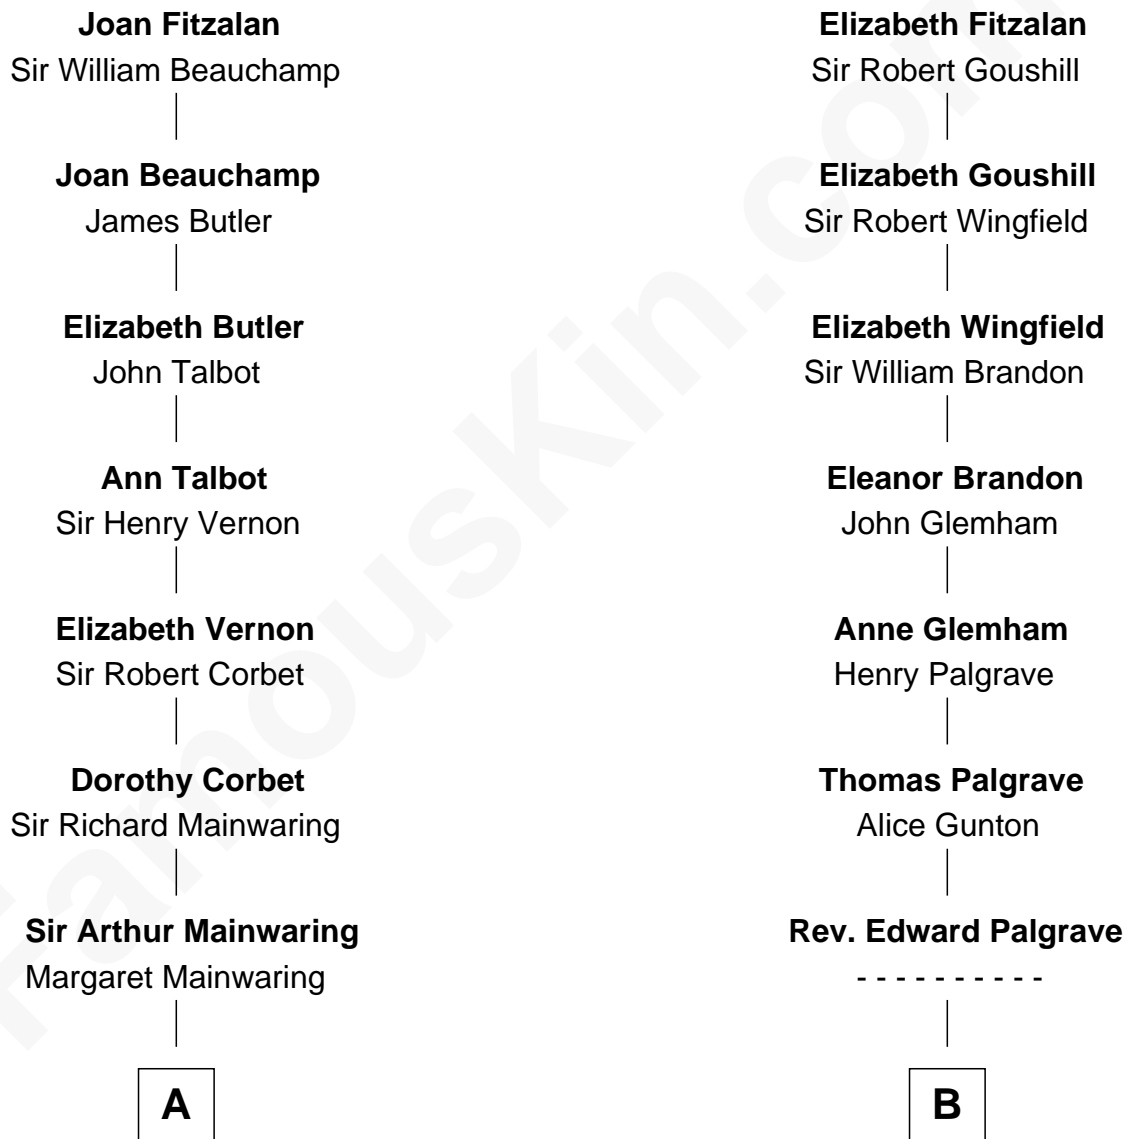

FamousKin.com Relationship Chart of

J.P. Morgan, Jr.

American Banker and Philanthropist

17th cousin 2 times removed of

Paget Brewster

TV Actress

Sir Richard Fitzalan

Elizabeth de Bohun

C

George Washington Wales Brewster

Joan Ryerson

Galen Brewster

Hathaway Tew

Paget Brewster

TV Actress

FamousKin.com