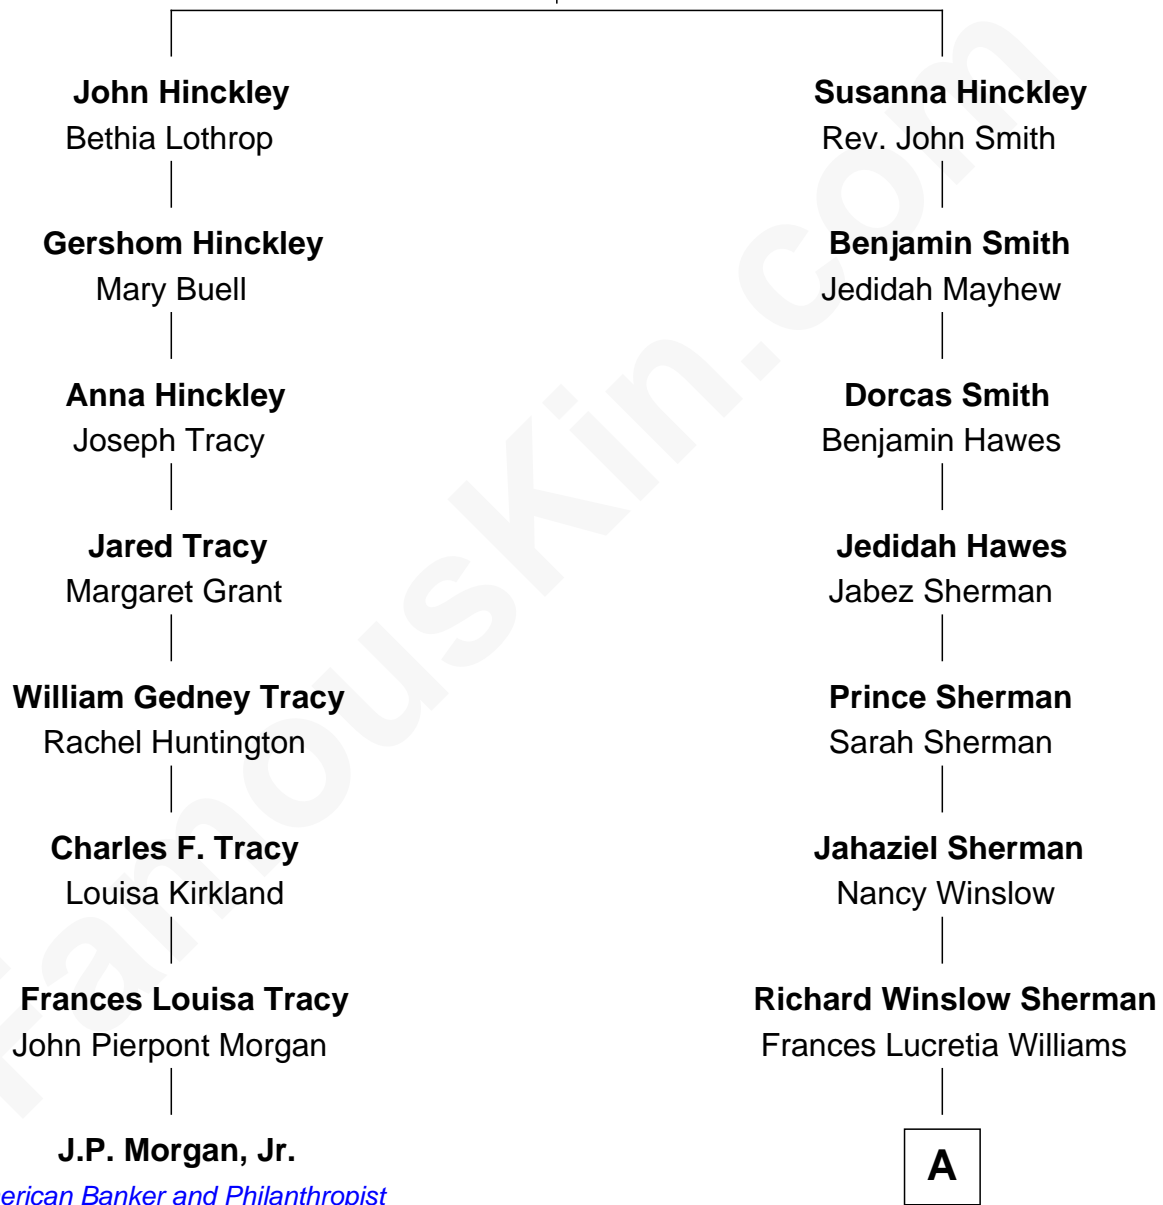

# FamousKin.com Relationship Chart of

**J.P. Morgan, Jr.**

*American Banker and Philanthropist*

7th cousin 1 time removed of

**James Sherman**

*27th U.S. Vice-President*

**Samuel Hinckley**

Sarah Soole

A

|  
**Mary Frances Sherman**  
Richard Updike Sherman

|  
**James Sherman**  
*27th U.S. Vice-President*

FamousKin.com