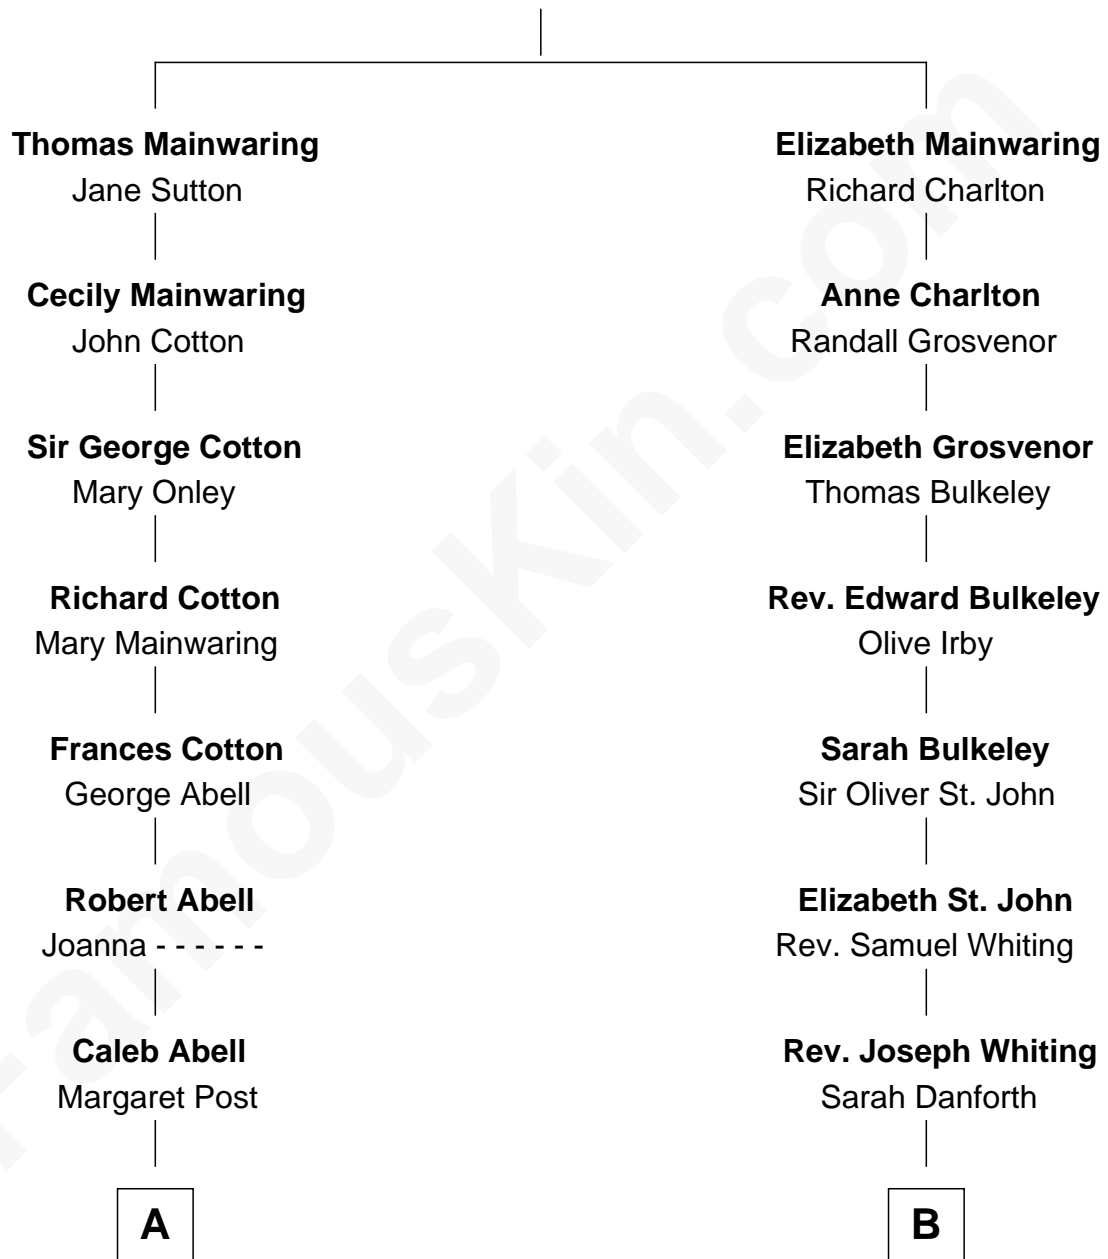

# FamousKin.com Relationship Chart of

**J.P. Morgan, Jr.**

*American Banker and Philanthropist*

13th cousin of

**James Sherman**

*27th U.S. Vice-President*

**William Mainwaring**

Margaret Warren

**A**

**Mary Abell**  
Joseph Tracy

**Joseph Tracy**  
Anna Hinckley

**Jared Tracy**  
Margaret Grant

**William Gedney Tracy**  
Rachel Huntington

**Charles F. Tracy**  
Louisa Kirkland

**Frances Louisa Tracy**  
John Pierpont Morgan