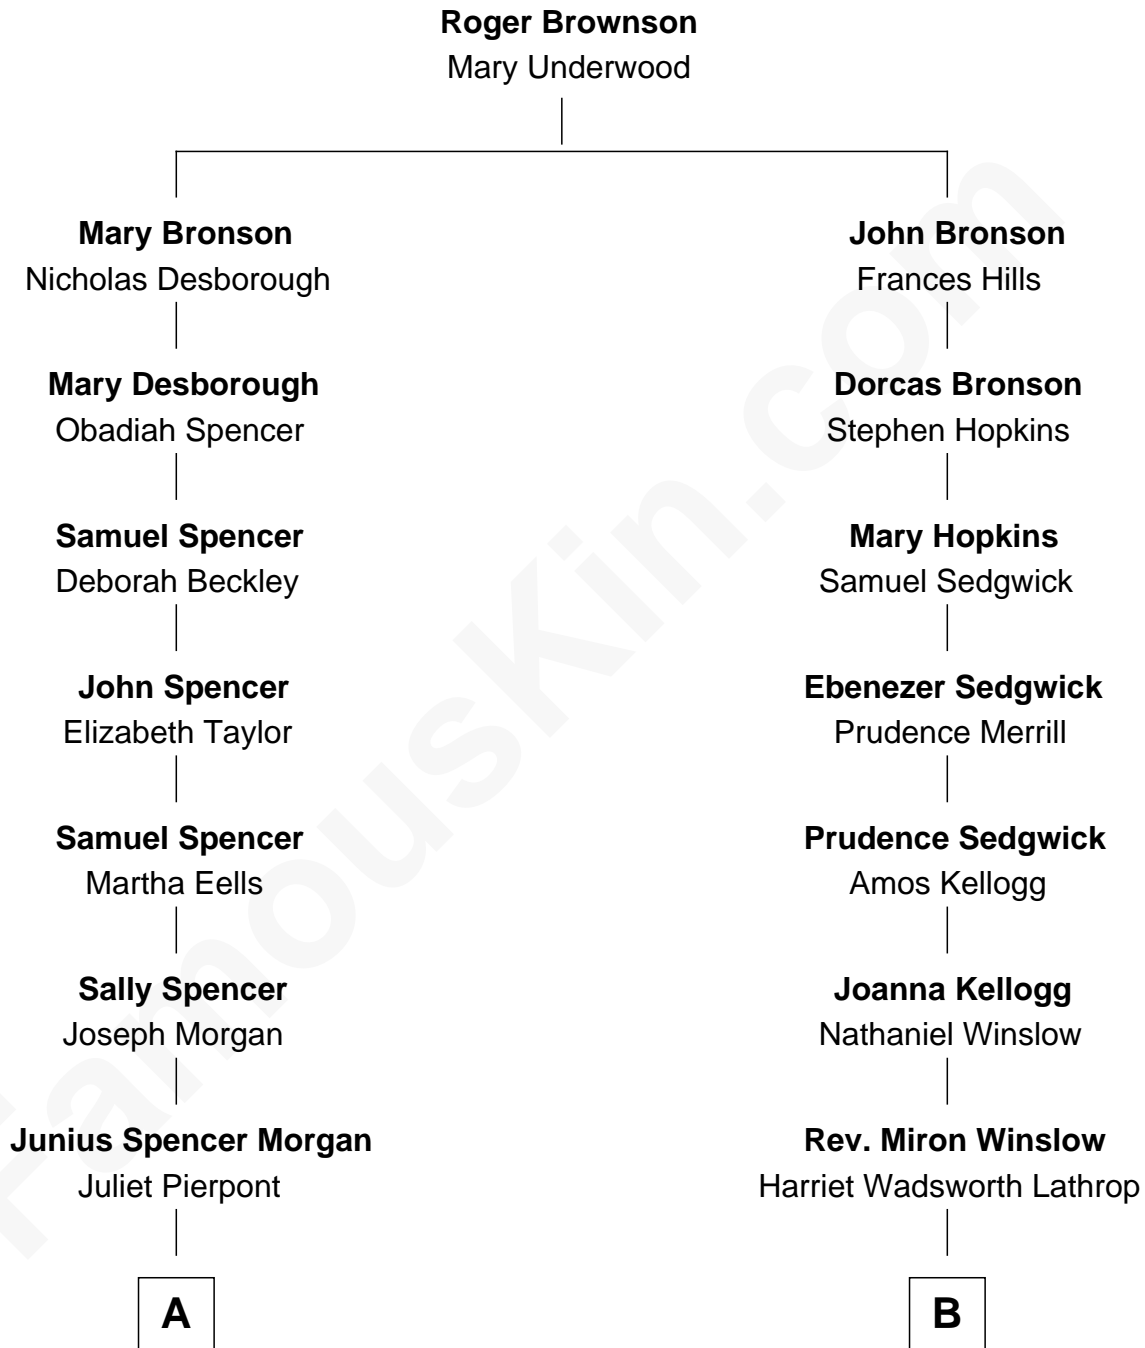

FamousKin.com

Relationship Chart of

J.P. Morgan, Jr.

American Banker and Philanthropist

8th cousin 1 time removed of

Allen Dulles

5th Director of the C.I.A.

A

John Pierpont Morgan

Frances Louisa Tracy

J.P. Morgan, Jr.

American Banker and Philanthropist

B

Harriet Lathrop Winslow

Rev. John Welsh Dulles

Allen Macy Dulles