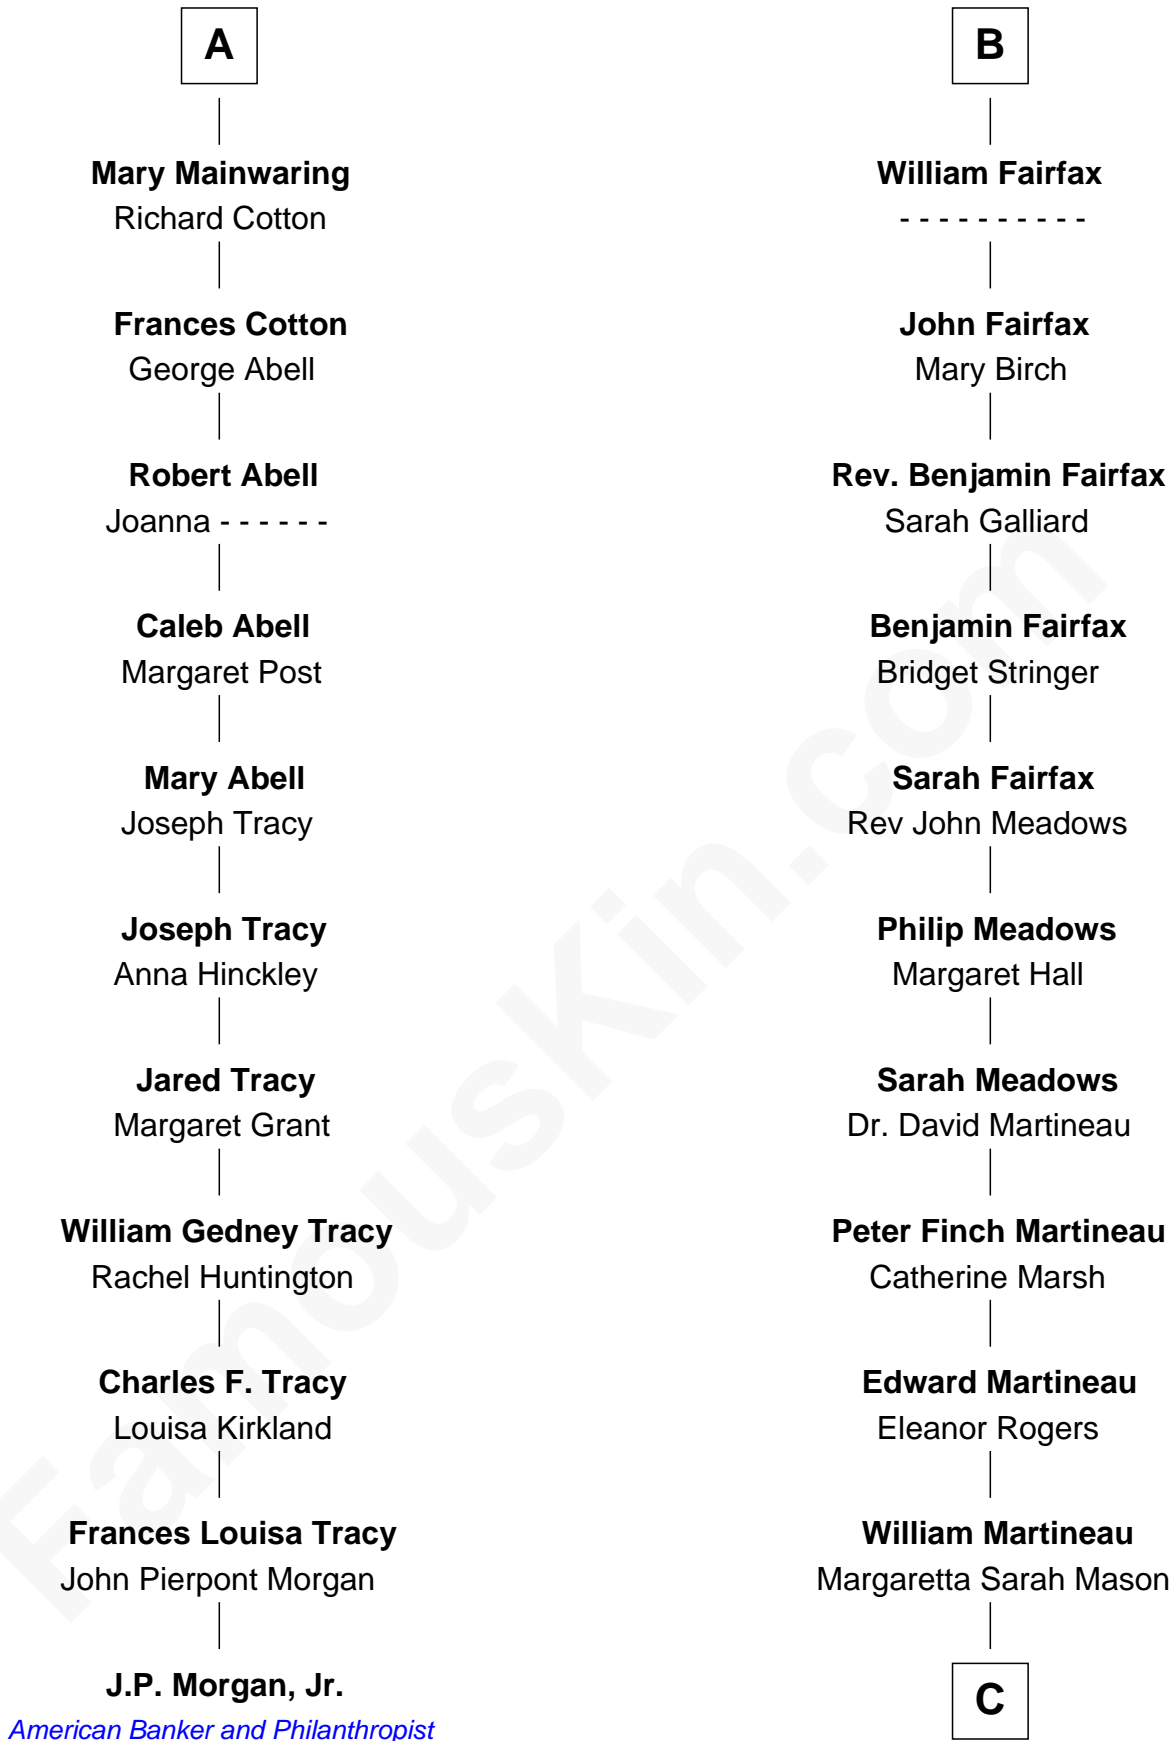

FamousKin.com Relationship Chart of

J.P. Morgan, Jr.

American Banker and Philanthropist

17th cousin 3 times removed of

Guy Ritchie

British Filmmaker

Sir Thomas de Beauchamp

Katherine de Mortimer

Sir William Beauchamp

Joan Fitzalan

Joan Beauchamp

James Butler

Elizabeth Butler

John Talbot

Ann Talbot

Sir Henry Vernon

Sir William Gascoigne

Sir William Gascoigne

Margaret Percy

Agnes Gascoigne

Sir Thomas Fairfax

B

C

Edith Jane Martineau

Vivian Guy Ouseley McLaughlin

Doris Margaretta McLaughlin

Stuart John Ritchie

John Vivian Ritchie

Amber Mary Parkinson

Guy Ritchie

British Filmmaker