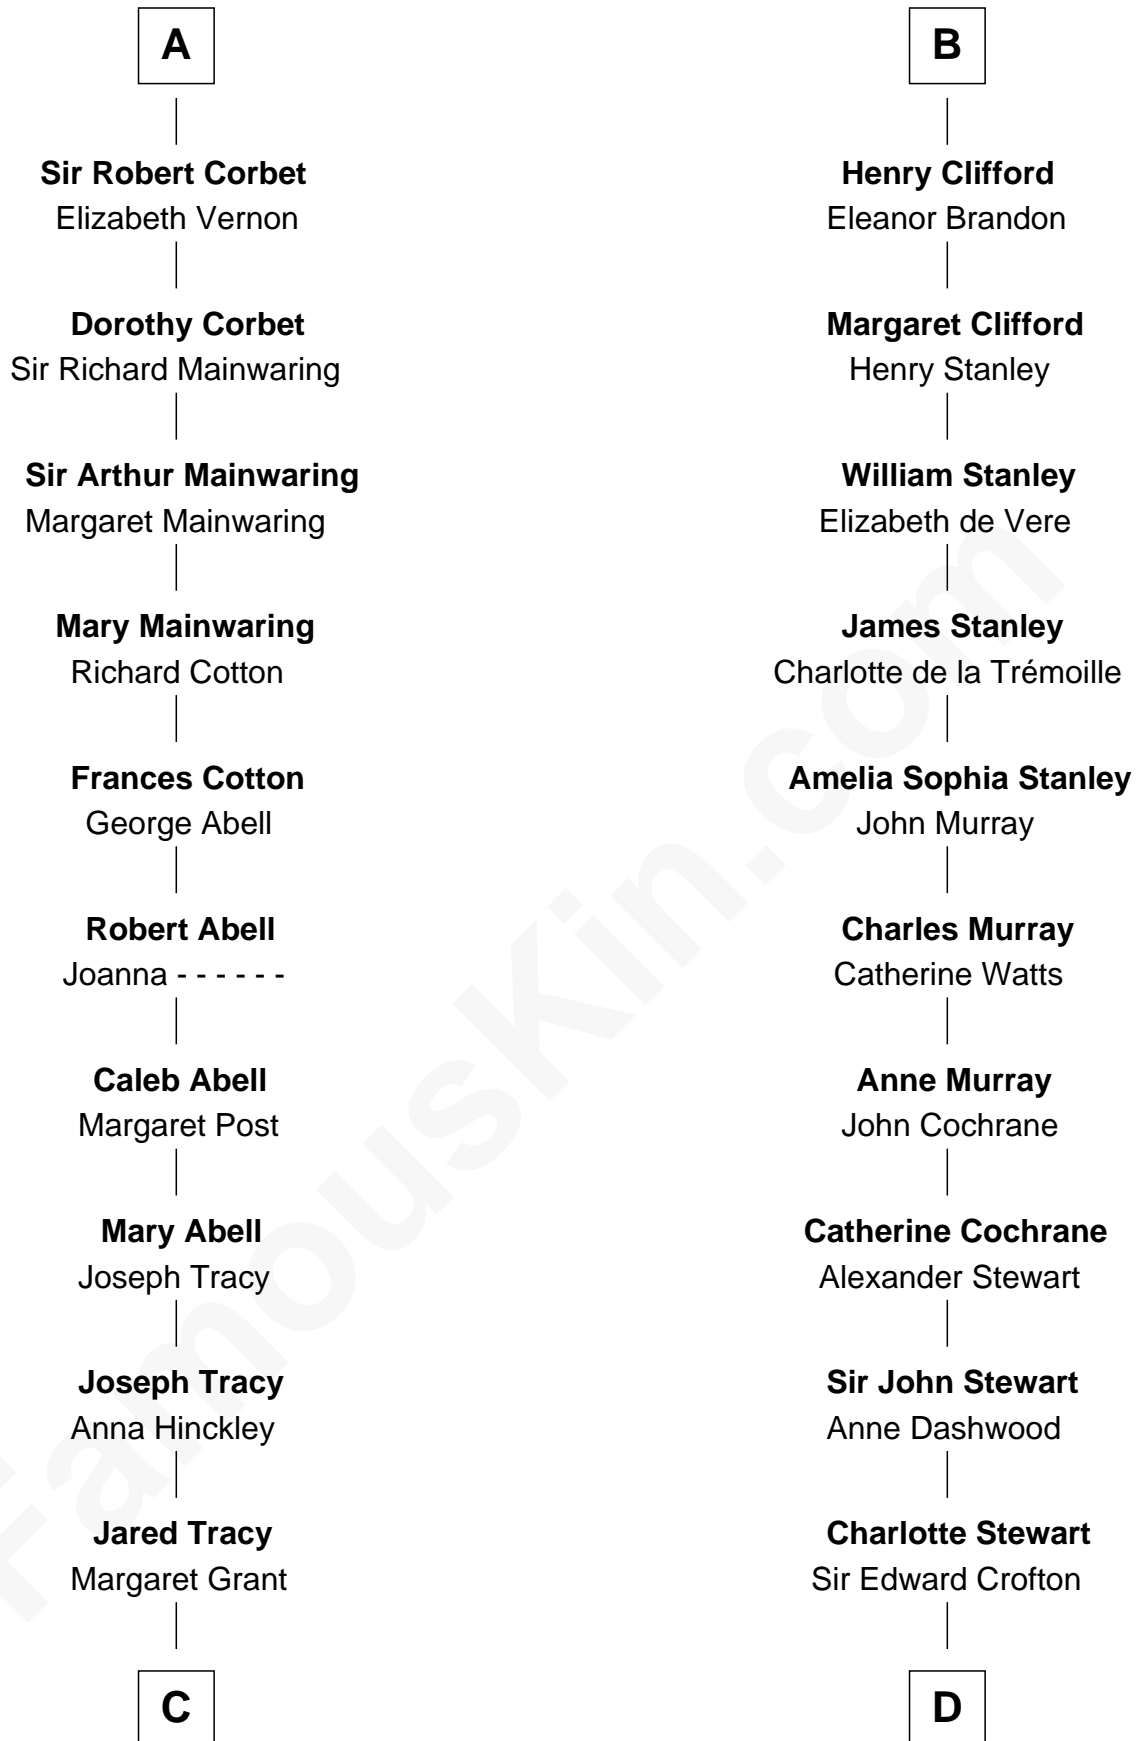

FamousKin.com Relationship Chart of

J.P. Morgan, Jr.

American Banker and Philanthropist

20th cousin 1 time removed of

Guy Ritchie

British Filmmaker

Hugh le Despencer

Eleanor de Clare

Maurice de Berkeley

Thomas de Berkeley

Margaret de Lisle

Elizabeth de Berkeley

Richard de Beauchamp

Eleanor Beauchamp

Edmund Beaufort

Eleanor Beaufort

Sir Robert Spencer

Catherine Spencer

Henry Algernon Percy

Margaret Percy

Henry Clifford

B

C

William Gedney Tracy