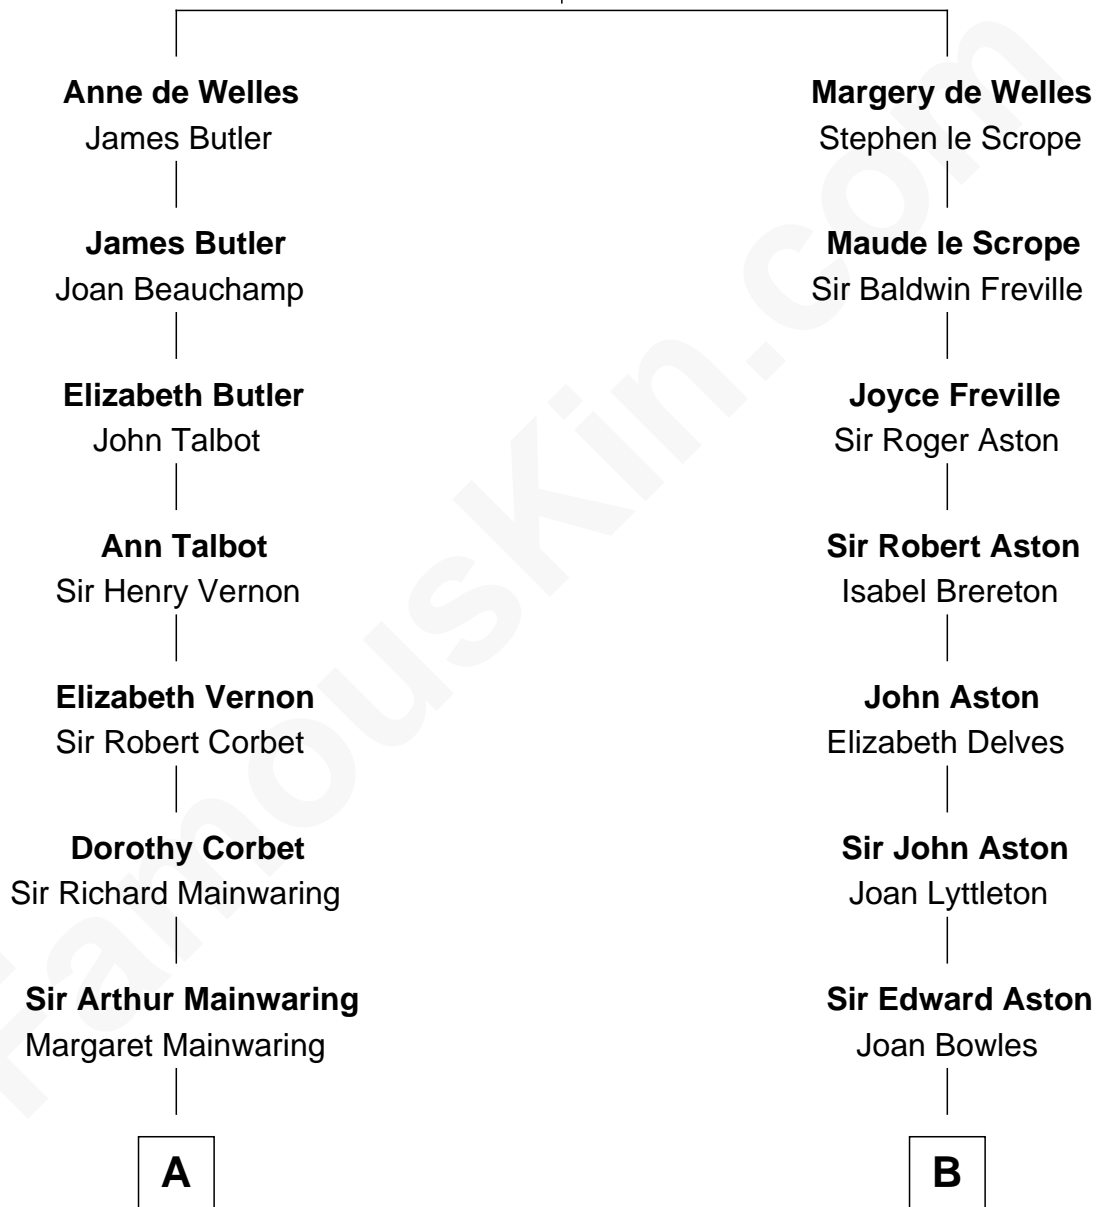

FamousKin.com Relationship Chart of

J.P. Morgan, Jr.

American Banker and Philanthropist

17th cousin 4 times removed of

Guy Ritchie

British Filmmaker

John de Welles

Maud de Roos

C

Frederica Crofton

Hubert McLaughlin

Vivian Guy Ouseley McLaughlin

Edith Jane Martineau

Doris Margaretta McLaughlin

Stuart John Ritchie

John Vivian Ritchie

Amber Mary Parkinson

Guy Ritchie

British Filmmaker