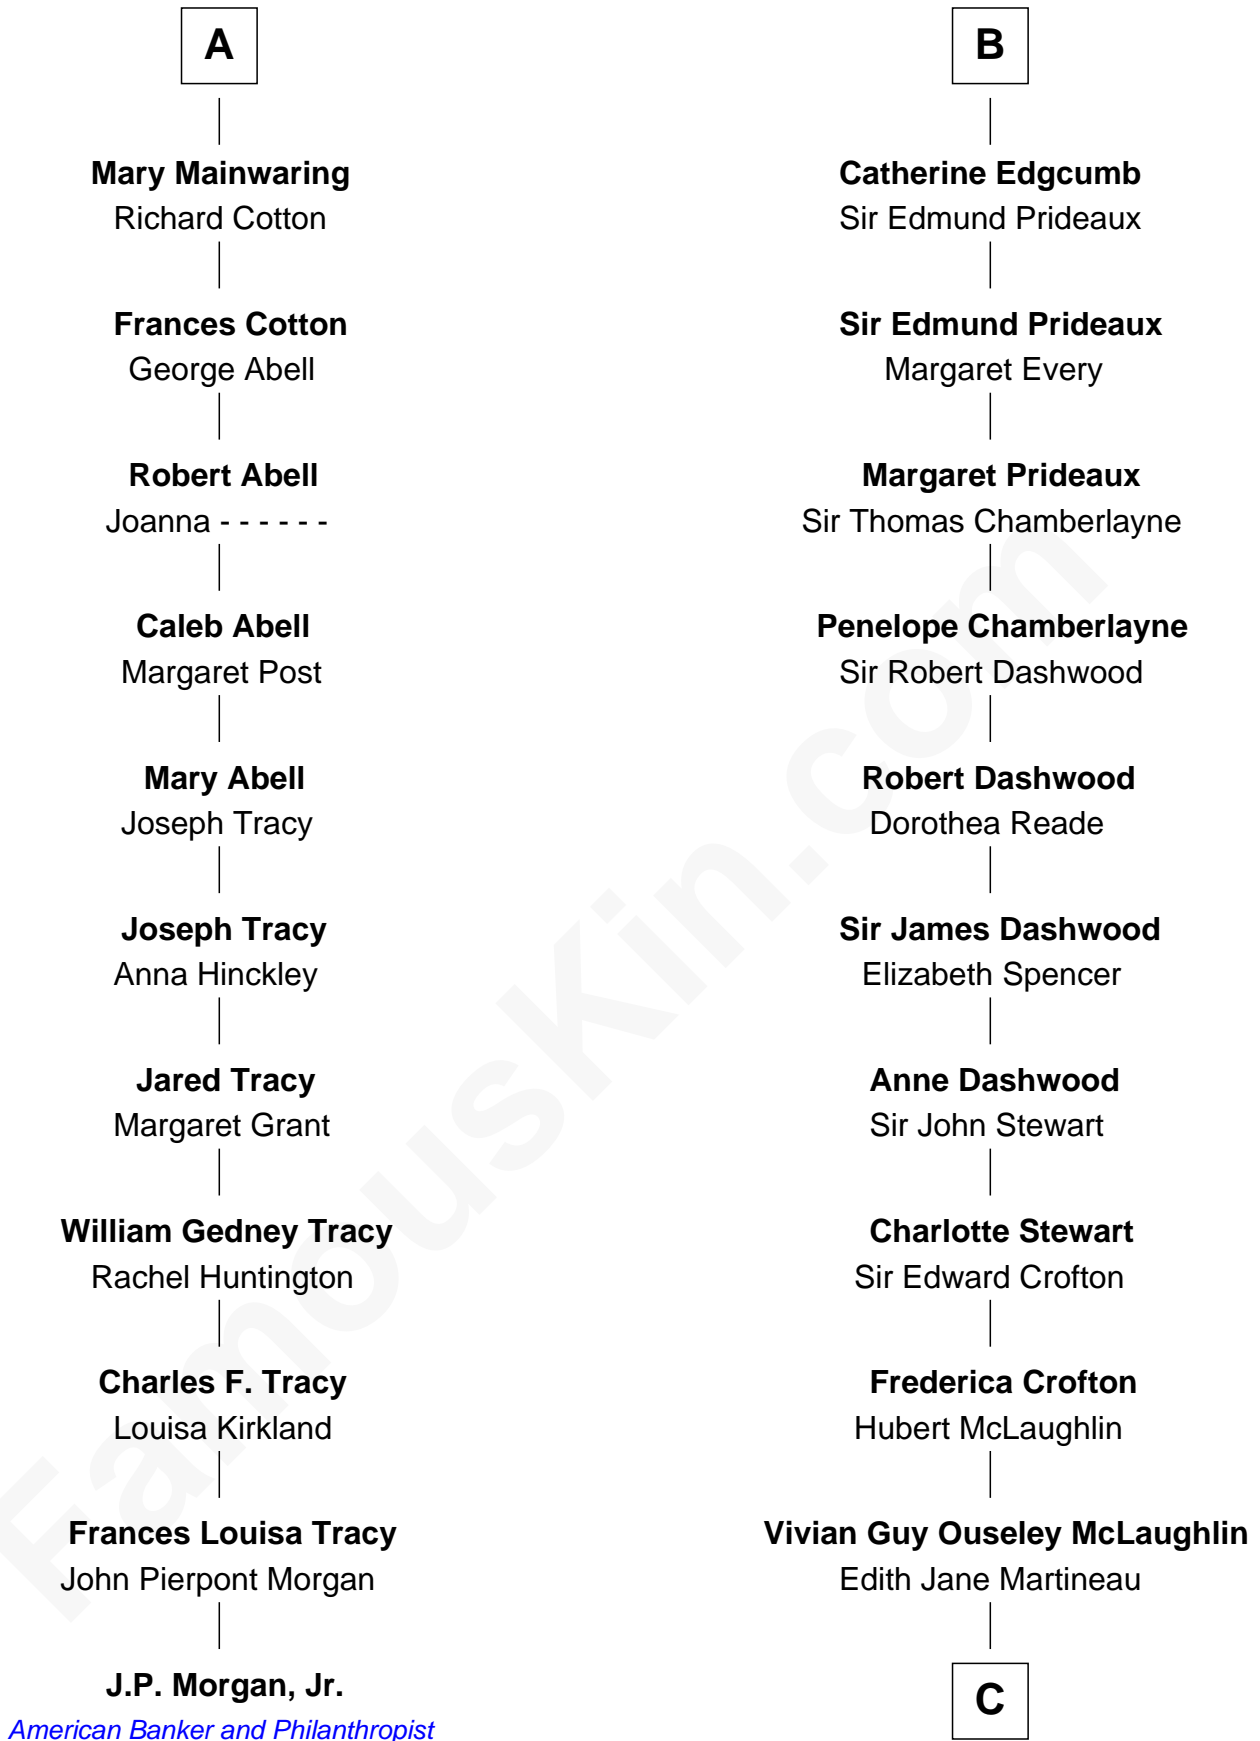

# FamousKin.com Relationship Chart of

**J.P. Morgan, Jr.**

*American Banker and Philanthropist*

17th cousin 2 times removed of

**Guy Ritchie**

*British Filmmaker*

**Sir Richard Fitzalan**

Elizabeth de Bohun