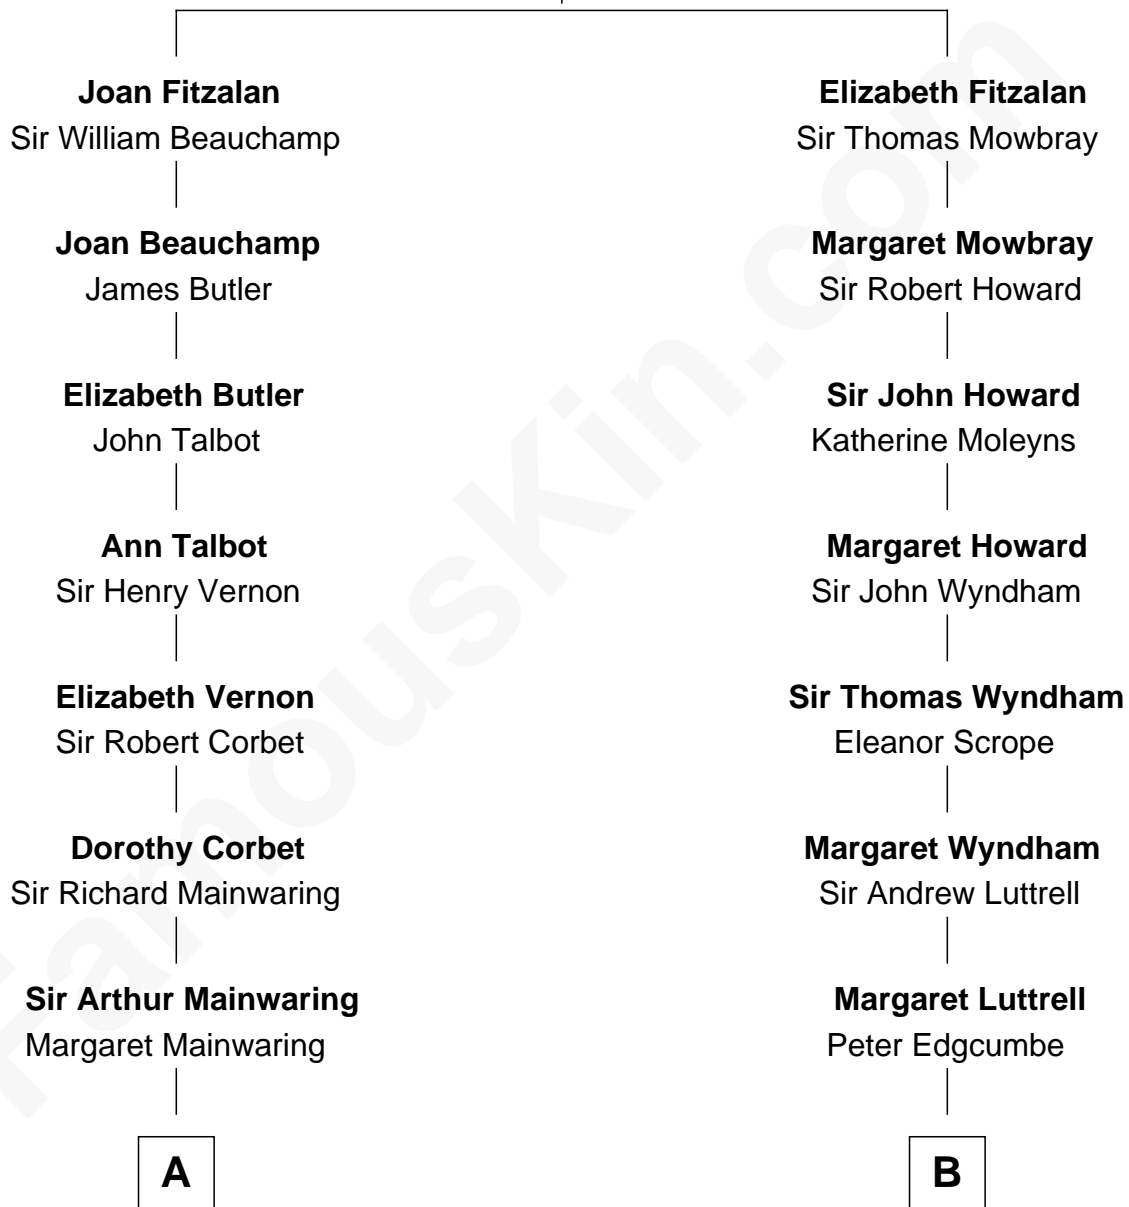

# FamousKin.com Relationship Chart of

**J.P. Morgan, Jr.**

*American Banker and Philanthropist*

17th cousin 2 times removed of

**Guy Ritchie**

*British Filmmaker*

**Sir Richard Fitzalan**

Elizabeth de Bohun

C

**Doris Margaretta McLaughlin**

Stuart John Ritchie

**John Vivian Ritchie**

Amber Mary Parkinson

**Guy Ritchie**

*British Filmmaker*

FamousKin.com