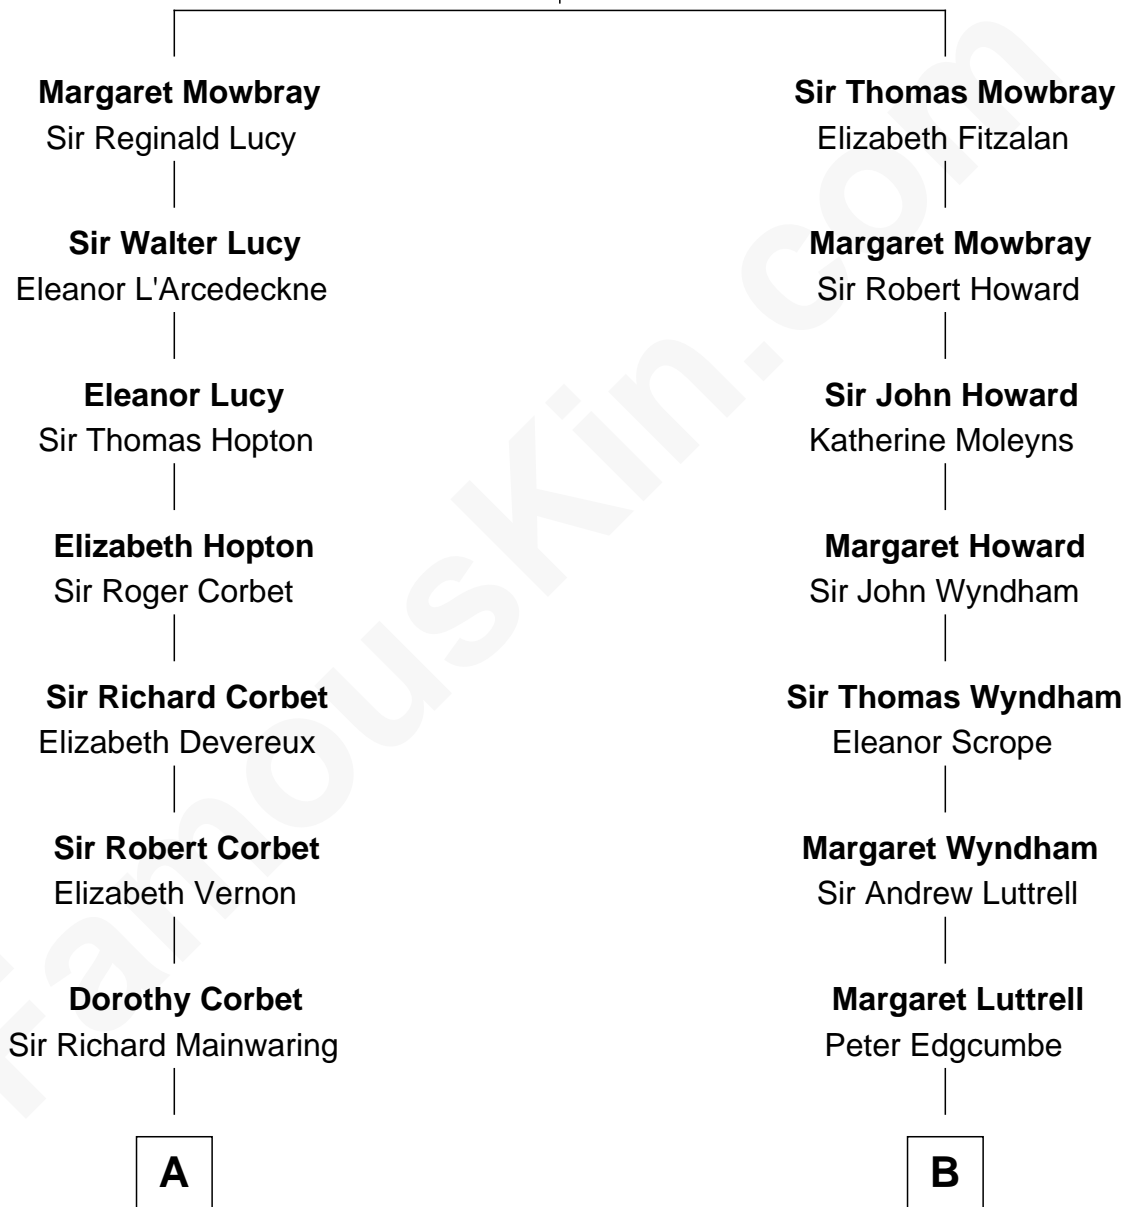

# FamousKin.com Relationship Chart of

**J.P. Morgan, Jr.**

*American Banker and Philanthropist*

18th cousin 1 time removed of

**Guy Ritchie**

*British Filmmaker*

**John de Mowbray**  
Elizabeth de Segrave

**C**

**Frances Louisa Tracy**

John Pierpont Morgan

**J.P. Morgan, Jr.**

*American Banker and Philanthropist*

**D**

**Doris Margaretta McLaughlin**

Stuart John Ritchie

**John Vivian Ritchie**

Amber Mary Parkinson

**Guy Ritchie**

*British Filmmaker*

FamousKin.com