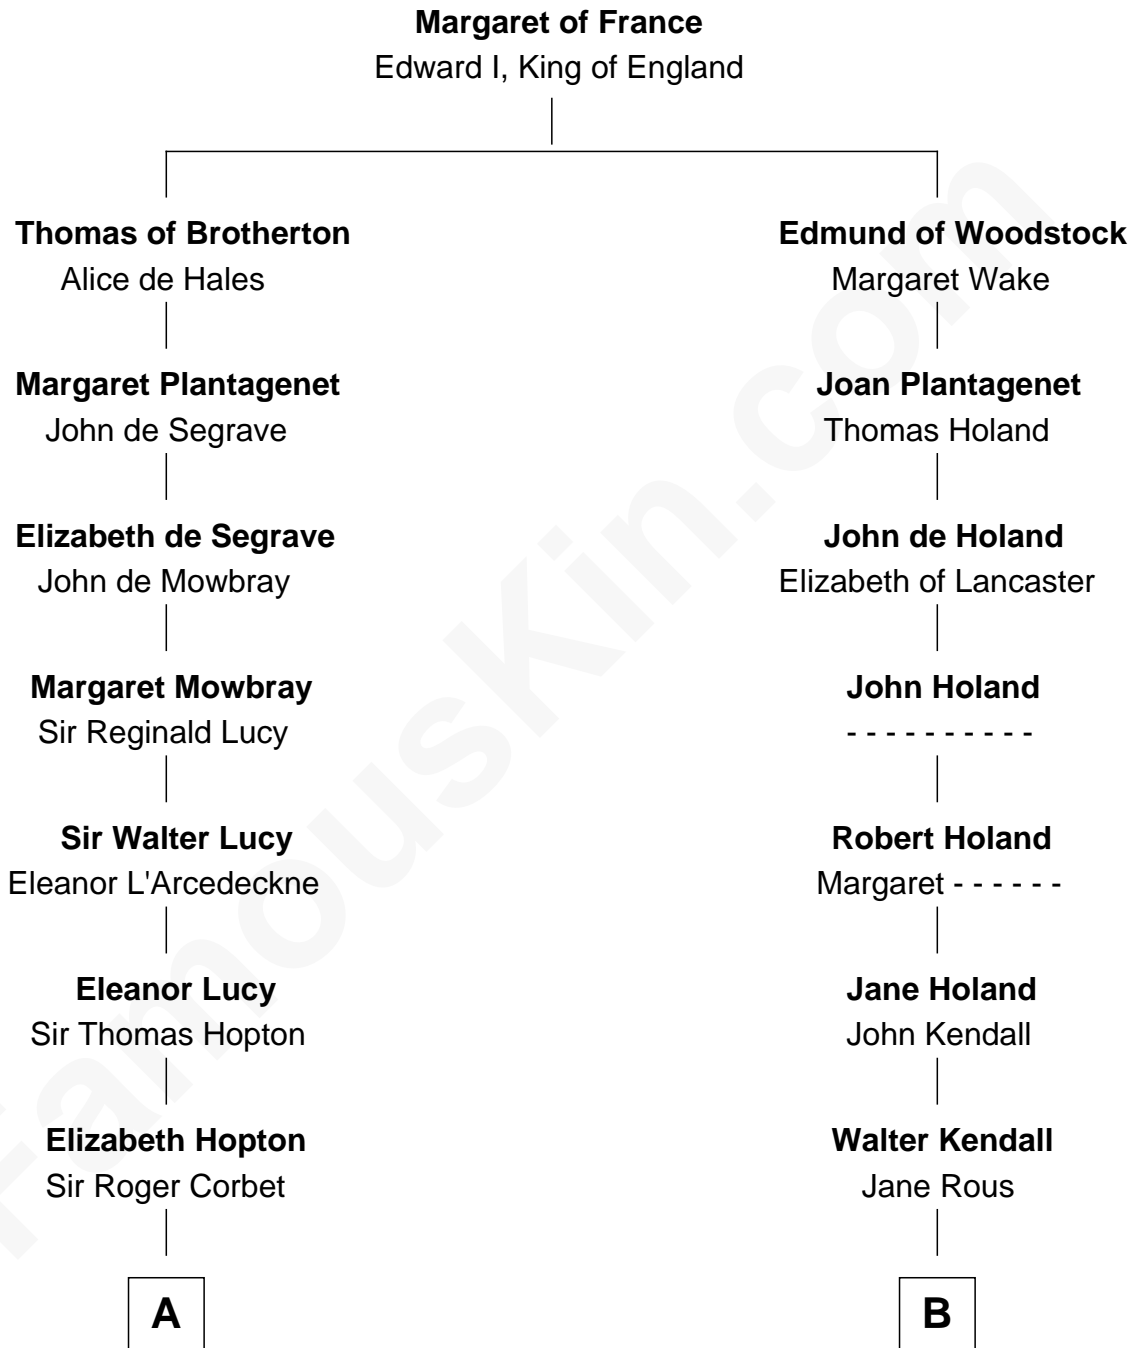

# FamousKin.com Relationship Chart of

**J.P. Morgan, Jr.**

*American Banker and Philanthropist*

**19th cousin 2 times removed of**

**Buckminster Fuller**

*Author, Architect, and Inventor*

**C**

**Jared Tracy**  
Margaret Grant

**William Gedney Tracy**  
Rachel Huntington

**Charles F. Tracy**  
Louisa Kirkland

**Frances Louisa Tracy**  
John Pierpont Morgan

**J.P. Morgan, Jr.**  
*American Banker and Philanthropist*

**D**

**Caroline Matilda Wolcott**  
Martin Andrews

**Caroline Wolcott Andrews**  
Richard Buckminster Fuller

**Buckminster Fuller**  
*Author, Architect, and Inventor*

FamousKin.com