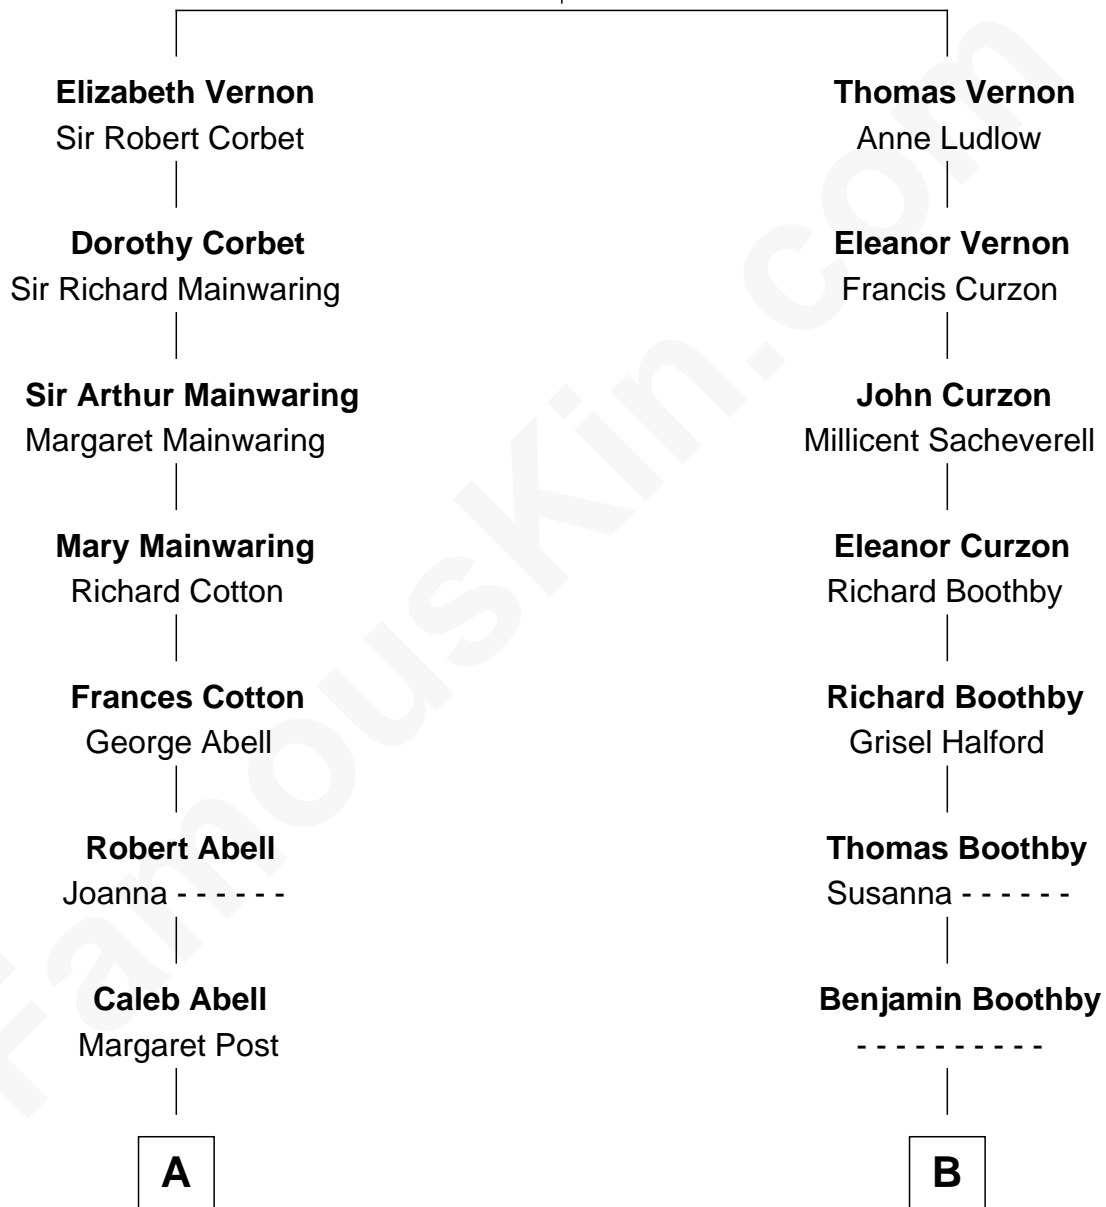

FamousKin.com Relationship Chart of

J.P. Morgan, Jr.

American Banker and Philanthropist

13th cousin 2 times removed of

Oliver Platt

Movie Actor

Sir Henry Vernon

Ann Talbot

A

Mary Abell
Joseph Tracy

Joseph Tracy
Anna Hinckley

Jared Tracy
Margaret Grant

William Gedney Tracy
Rachel Huntington

Charles F. Tracy
Louisa Kirkland

Frances Louisa Tracy
John Pierpont Morgan

J.P. Morgan, Jr.
American Banker and Philanthropist