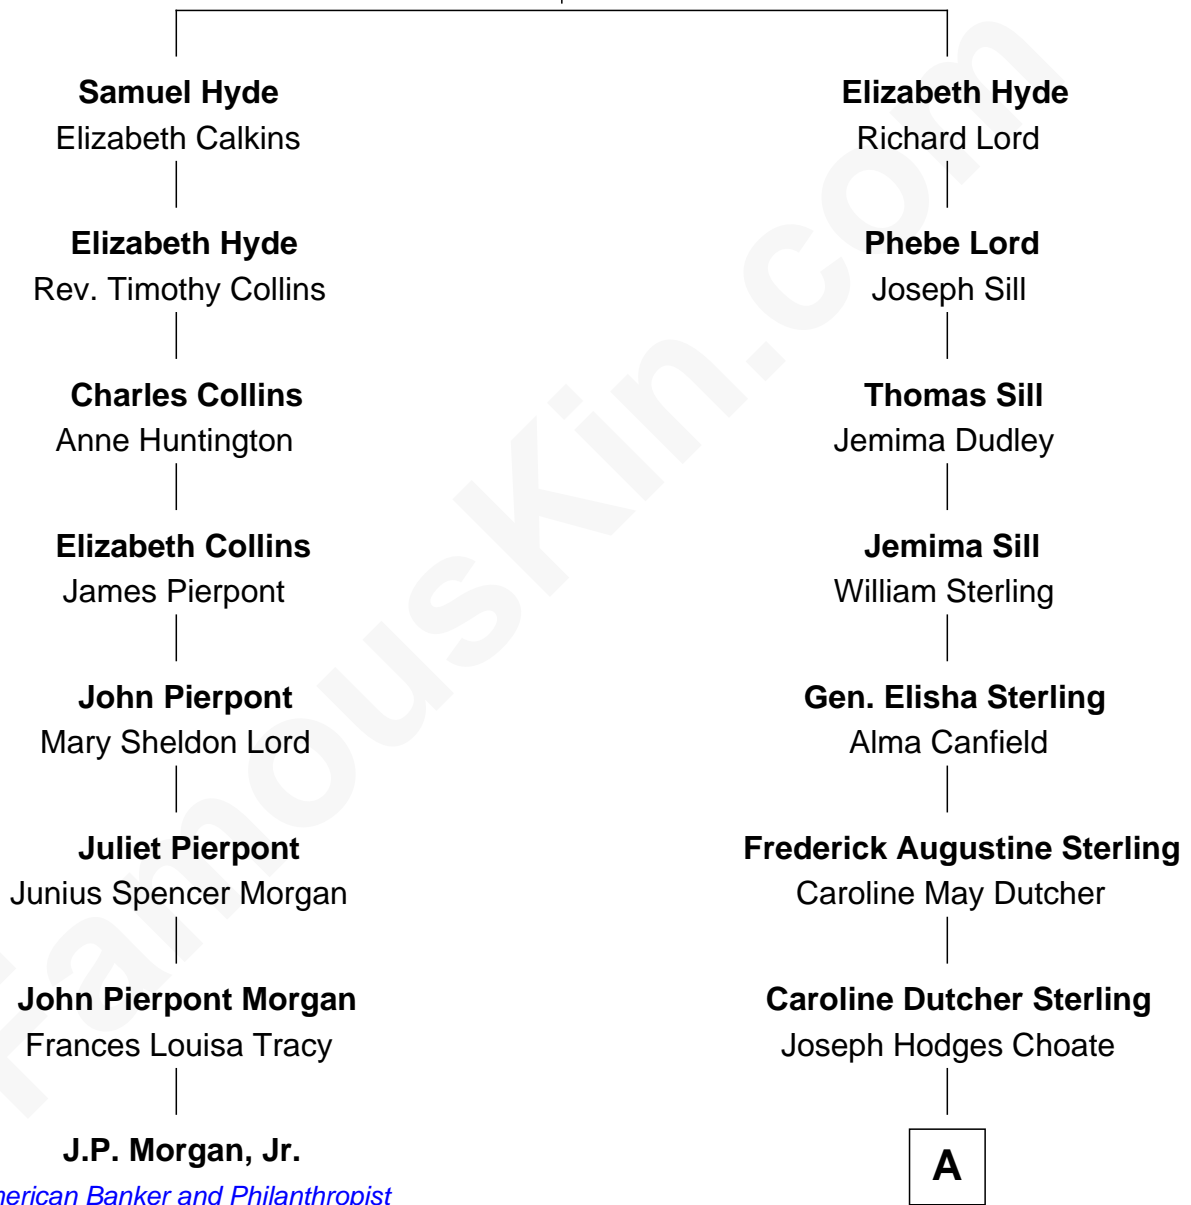

FamousKin.com Relationship Chart of

J.P. Morgan, Jr.

American Banker and Philanthropist

7th cousin 3 times removed of

Oliver Platt

Movie Actor

Samuel Hyde

Jane Lee