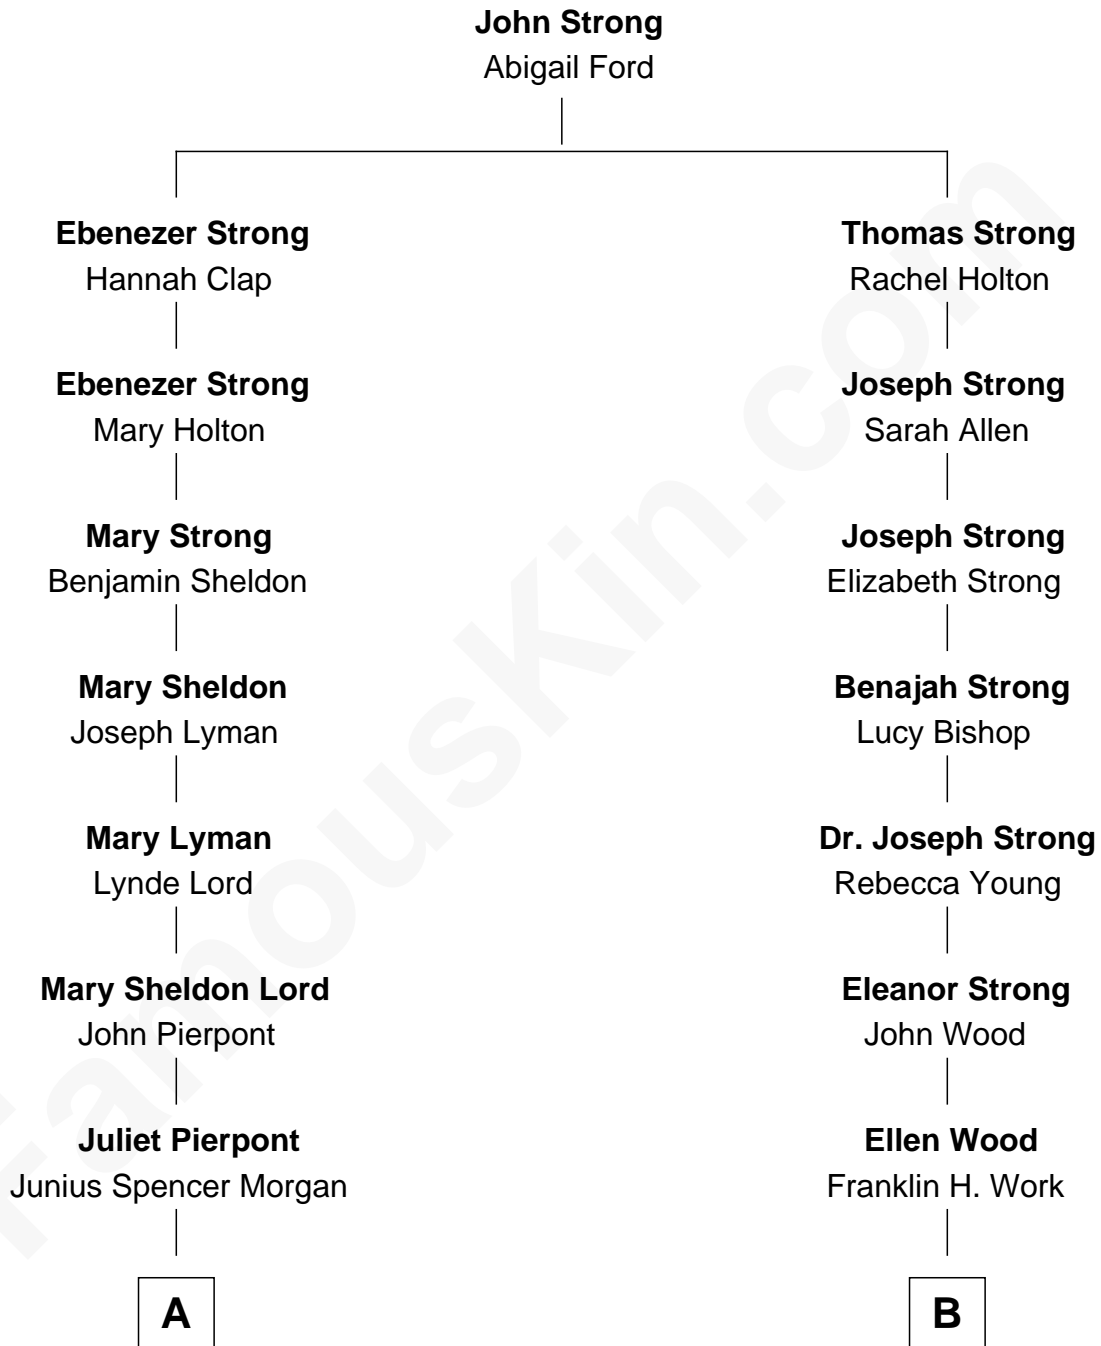

# FamousKin.com Relationship Chart of

**J.P. Morgan, Jr.**

*American Banker and Philanthropist*

8th cousin 3 times removed of

**Oliver Platt**

*Movie Actor*

**A**

**John Pierpont Morgan**  
Frances Louisa Tracy

**J.P. Morgan, Jr.**  
*American Banker and Philanthropist*

**B**

**Frances Eleanor Work**  
James Boothby Burke Roche

**Cynthia Burke Roche**  
Arthur Scott Burden

**Eileen Burden**  
Walter Maynard

**Sheila Maynard**  
Nicholas Platt