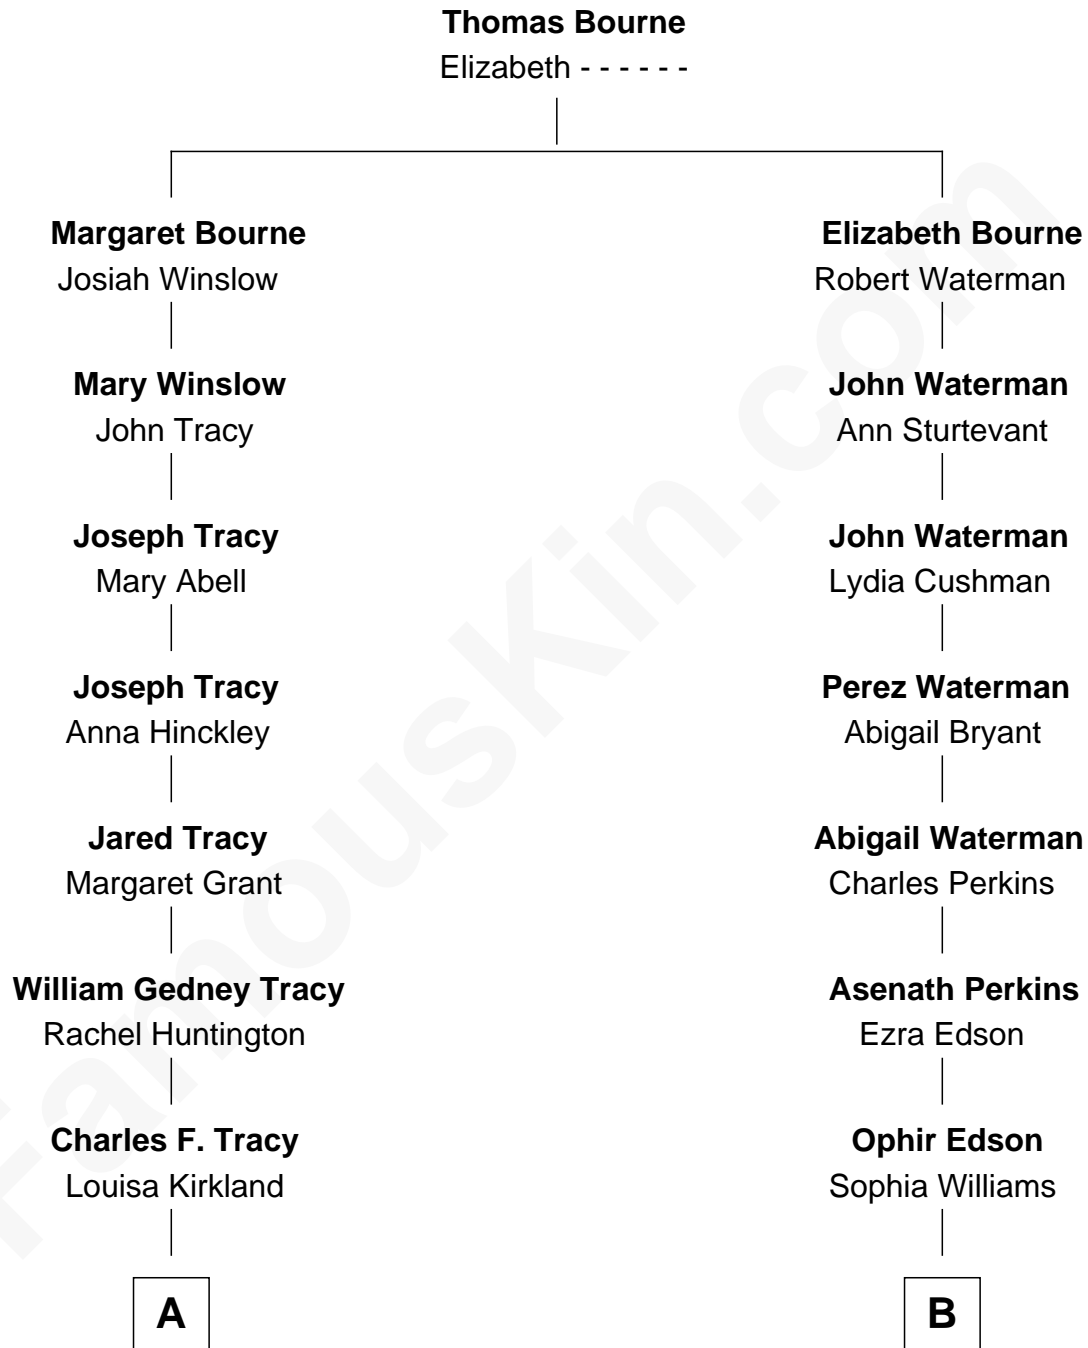

FamousKin.com Relationship Chart of

J.P. Morgan, Jr.

American Banker and Philanthropist

8th cousin 2 times removed of

Pete Seeger

American Folk Singer

A

Frances Louisa Tracy

Constance de Clyver Edson

Charles Louis Seeger

Pete Seeger

American Folk Singer

FamousKin.com