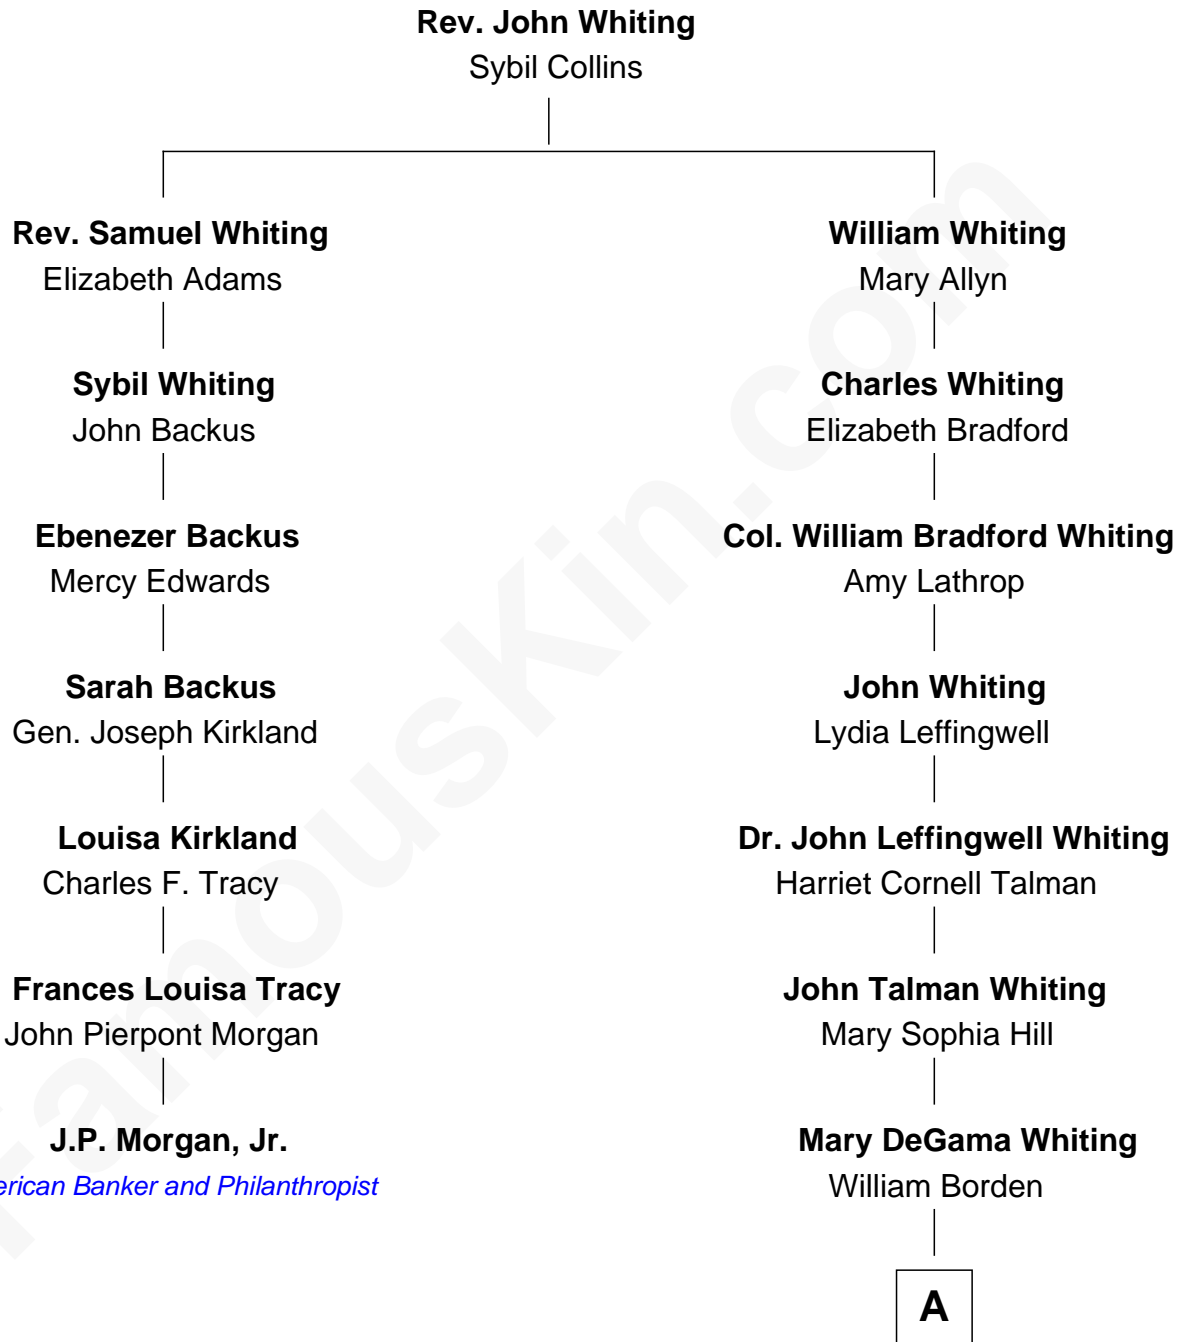

# FamousKin.com Relationship Chart of

**J.P. Morgan, Jr.**

*American Banker and Philanthropist*

6th cousin 3 times removed of

**Adlai Stevenson III**

*U.S. Senator from Illinois*

**A**

—  
**John Borden**

Ellen Wallace Waller

—  
**Ellen Borden**

Adlai Ewing Stevenson

—  
**Adlai Stevenson III**

*U.S. Senator from Illinois*

FamousKin.com