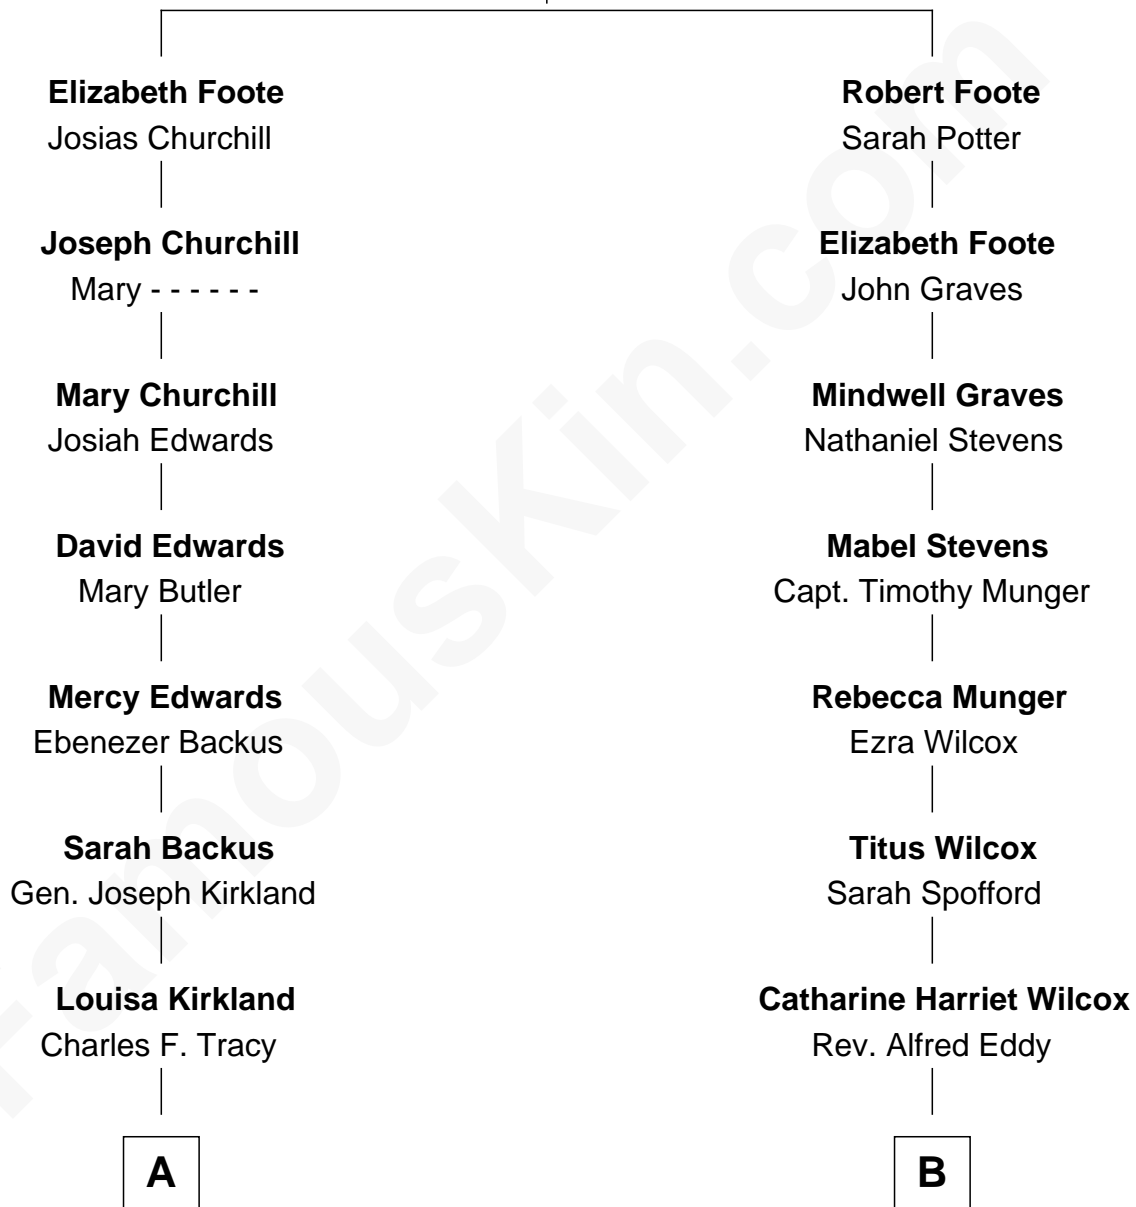

FamousKin.com Relationship Chart of

J.P. Morgan, Jr.

American Banker and Philanthropist

8th cousin 3 times removed of

Jodie Foster

Movie Actress

Nathaniel Foote
Elizabeth Deming

A

Frances Louisa Tracy
John Pierpont Morgan

J.P. Morgan, Jr.
American Banker and Philanthropist

B

Katherine Louise Eddy
Lucius George Fisher

Alice Eddy Fisher
Alexis Caldwell Foster

Lucius Fisher Foster
Constance Marie Robertson