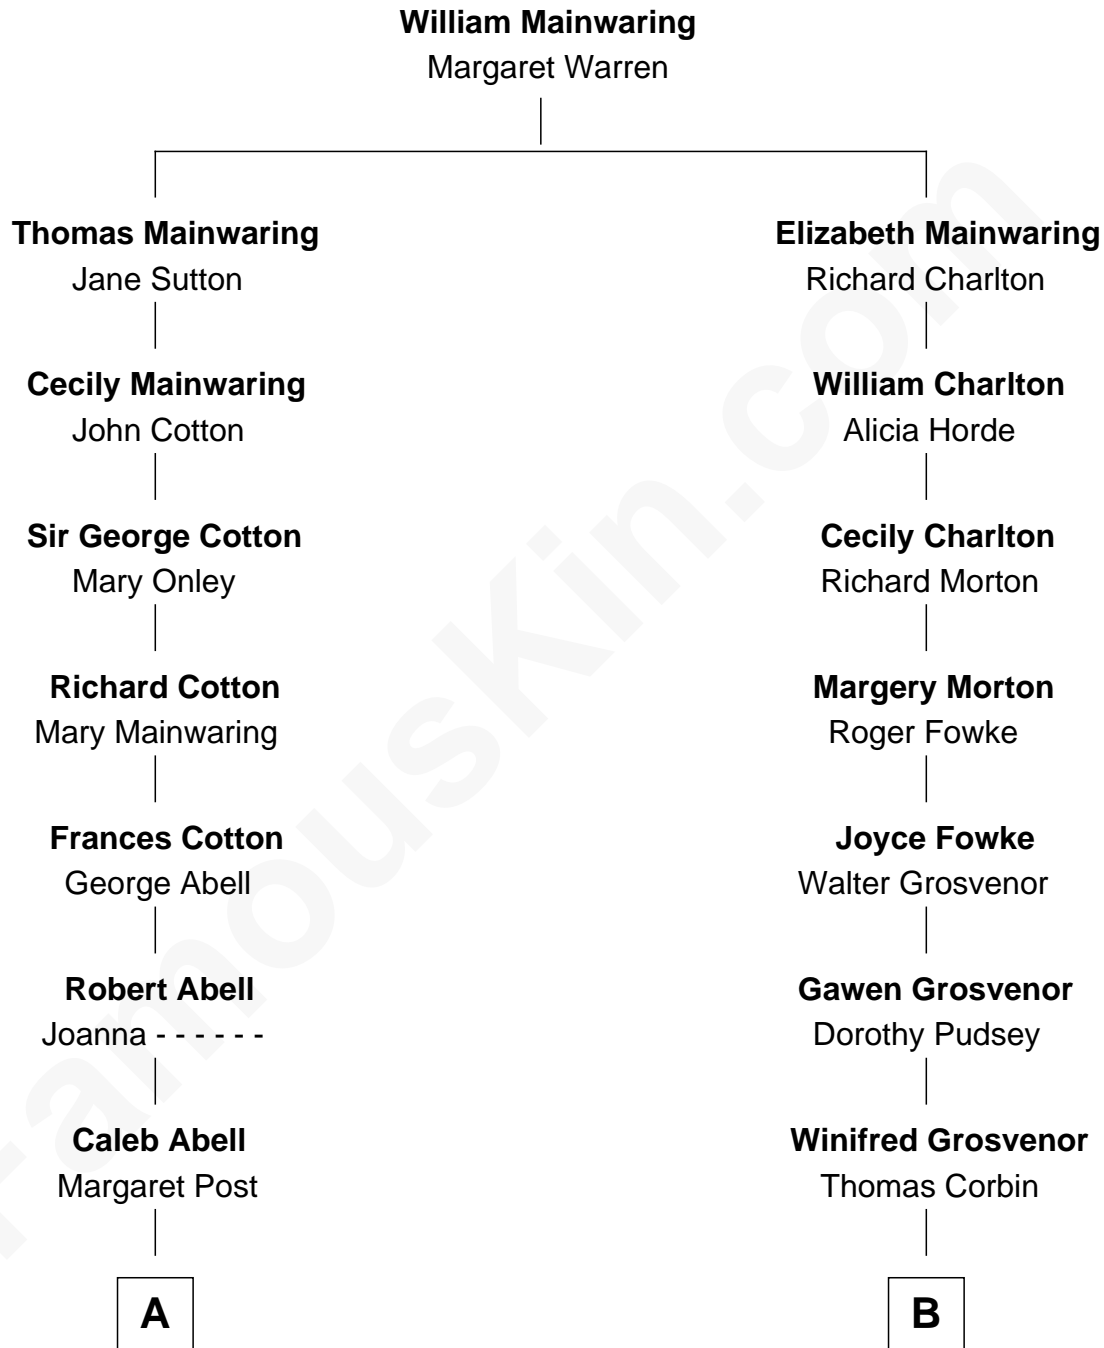

# FamousKin.com Relationship Chart of

**J.P. Morgan, Jr.**

*American Banker and Philanthropist*

**11th cousin 2 times removed of**

**Henry Lee III**

*9th Governor of Virginia*

**A**

**Mary Abell**  
Joseph Tracy

**Joseph Tracy**  
Anna Hinckley

**Jared Tracy**  
Margaret Grant

**William Gedney Tracy**  
Rachel Huntington

**Charles F. Tracy**  
Louisa Kirkland

**Frances Louisa Tracy**  
John Pierpont Morgan

**J.P. Morgan, Jr.**  
*American Banker and Philanthropist*

**B**

**Henry Corbin**  
Alice Eltonhead

**Laetitia Corbin**  
Richard Lee

**Henry Lee**  
Mary Bland

**Col. Henry Lee**  
Lucy Grymes

**Henry Lee III**  
*Light-Horse Harry*