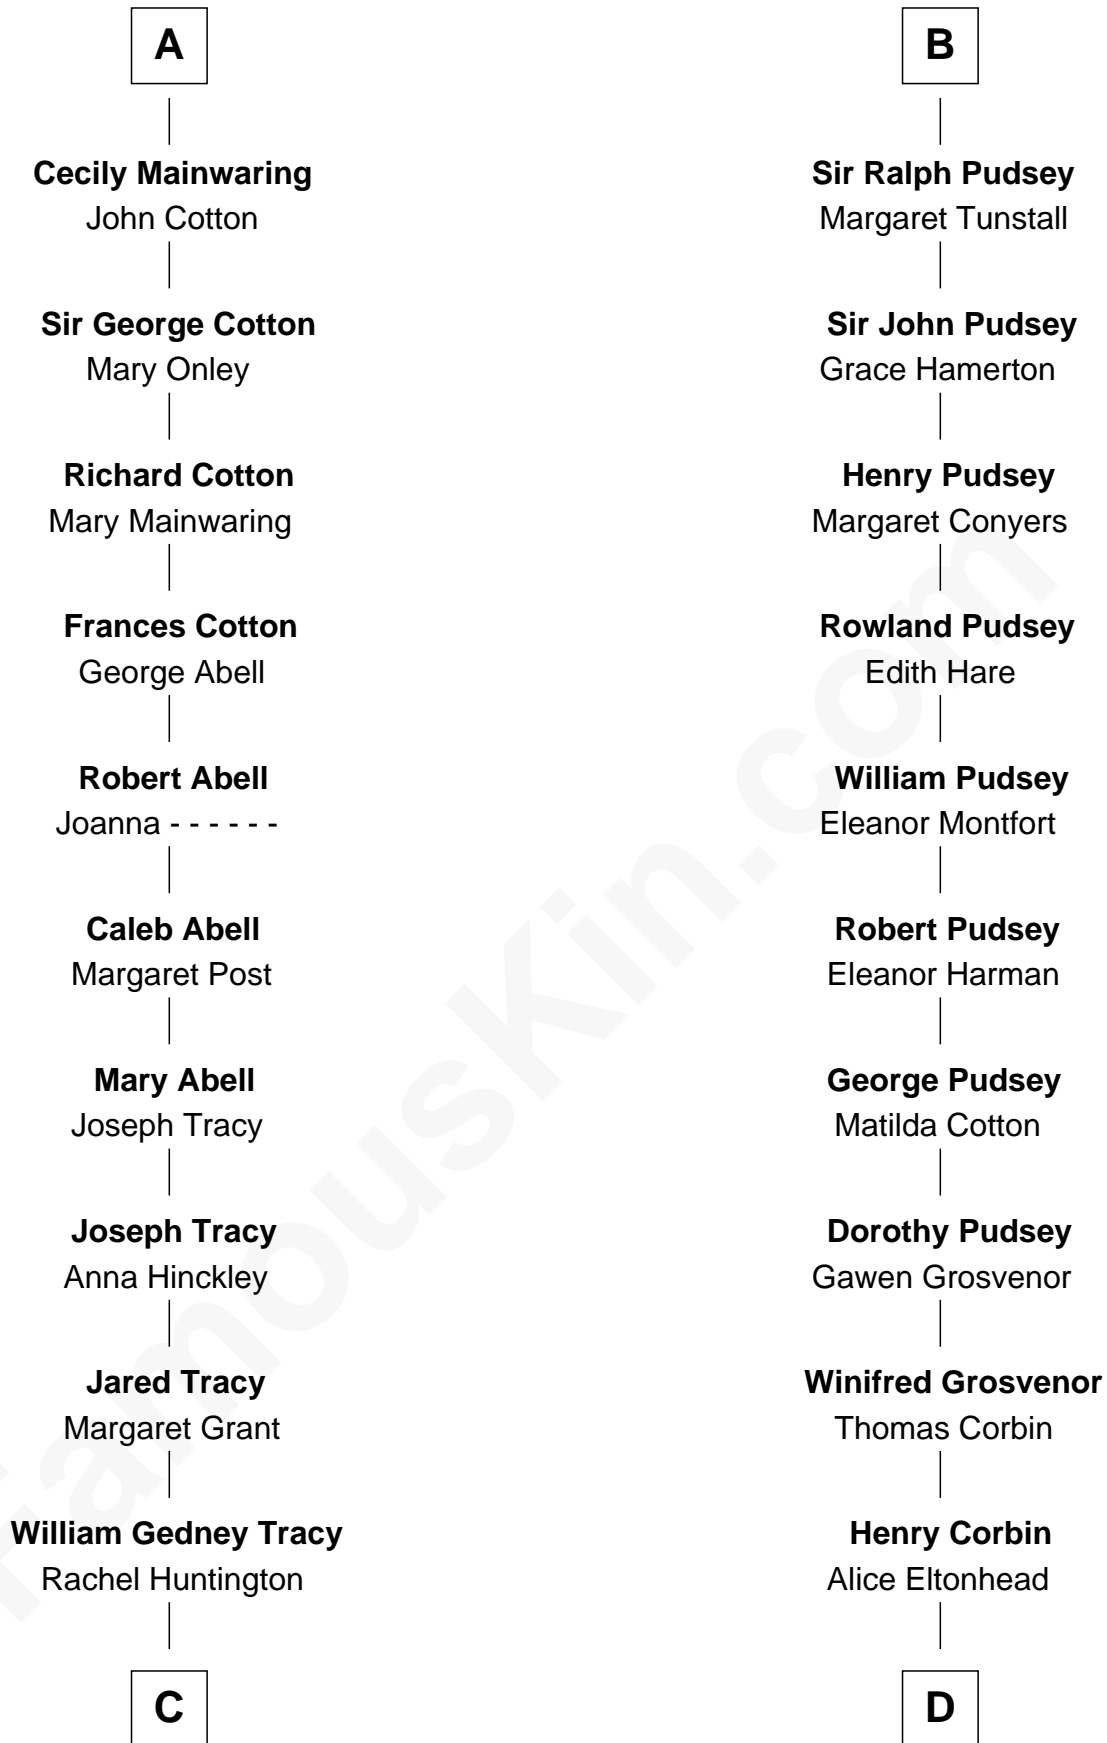

FamousKin.com Relationship Chart of

J.P. Morgan, Jr.

American Banker and Philanthropist

19th cousin 1 time removed of

Henry Lee III

9th Governor of Virginia

Sir Richard FitzRoy

Rose de Dover