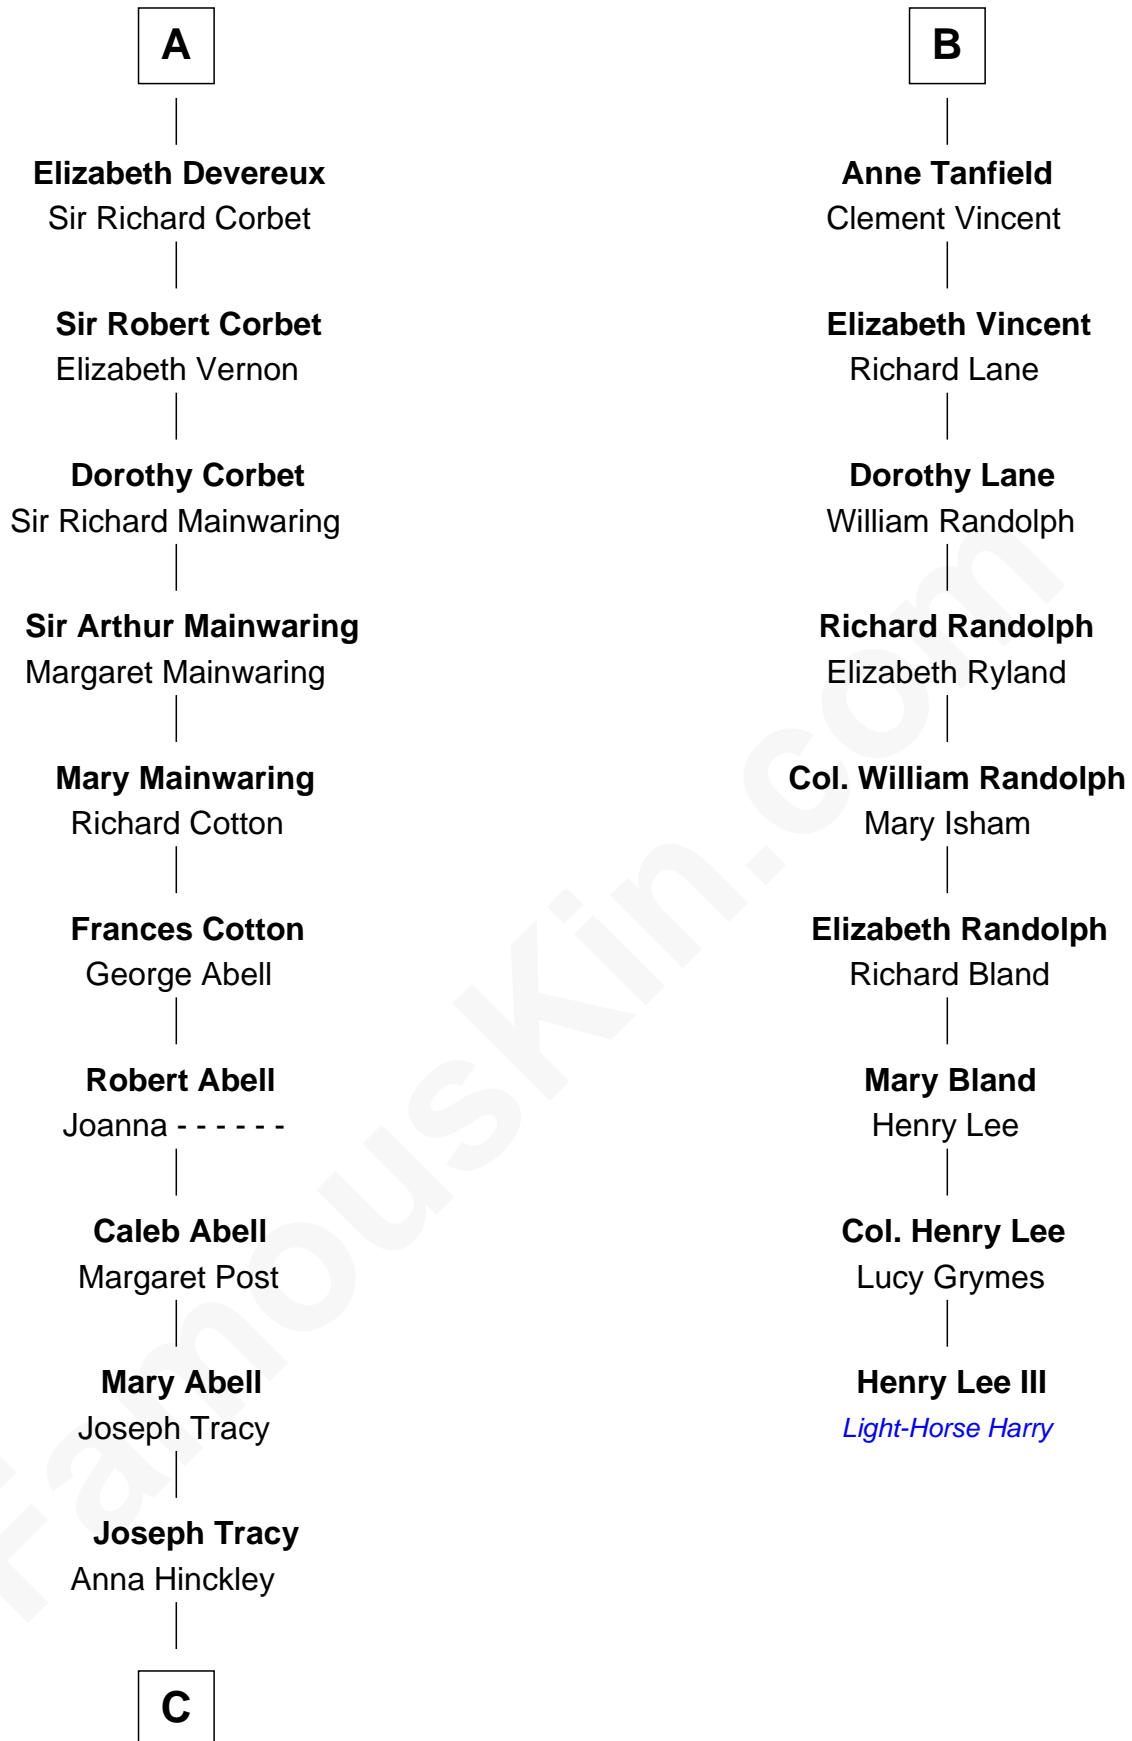

# FamousKin.com Relationship Chart of

**J.P. Morgan, Jr.**

*American Banker and Philanthropist*

15th cousin 6 times removed of

**Henry Lee III**

*9th Governor of Virginia*

**Sir Hugh I de Audley**

Iseult de Mortimer

**C**

—  
**Jared Tracy**  
Margaret Grant

—  
**William Gedney Tracy**  
Rachel Huntington

—  
**Charles F. Tracy**  
Louisa Kirkland

—  
**Frances Louisa Tracy**  
John Pierpont Morgan

—  
**J.P. Morgan, Jr.**  
*American Banker and Philanthropist*