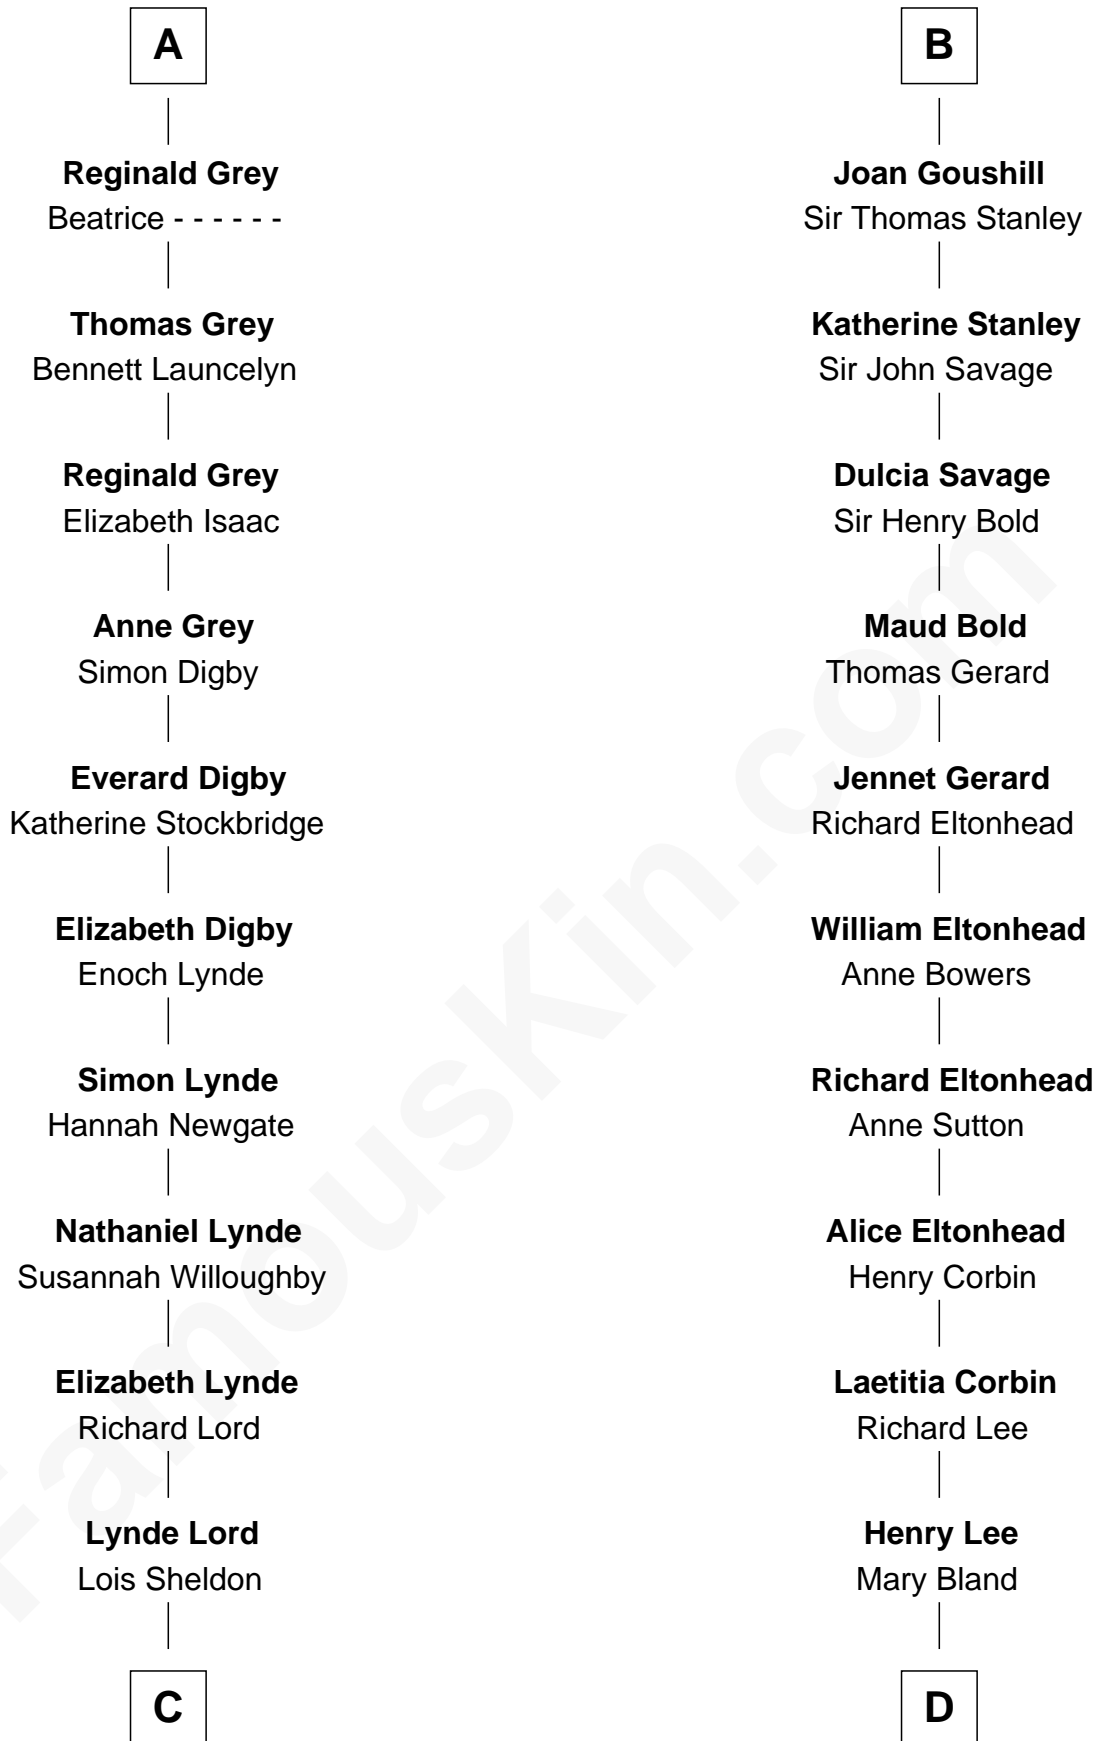

FamousKin.com Relationship Chart of

J.P. Morgan, Jr.

American Banker and Philanthropist

19th cousin 2 times removed of

General Robert E. Lee

Confederate Army - U.S. Civil War

C

Lynde Lord
Mary Lyman

Mary Sheldon Lord
John Pierpont

Juliet Pierpont
Junius Spencer Morgan

John Pierpont Morgan
Frances Louisa Tracy

J.P. Morgan, Jr.
American Banker and Philanthropist

D

Col. Henry Lee
Lucy Grymes

Maj. Gen. Henry Lee
Anne Hill Carter