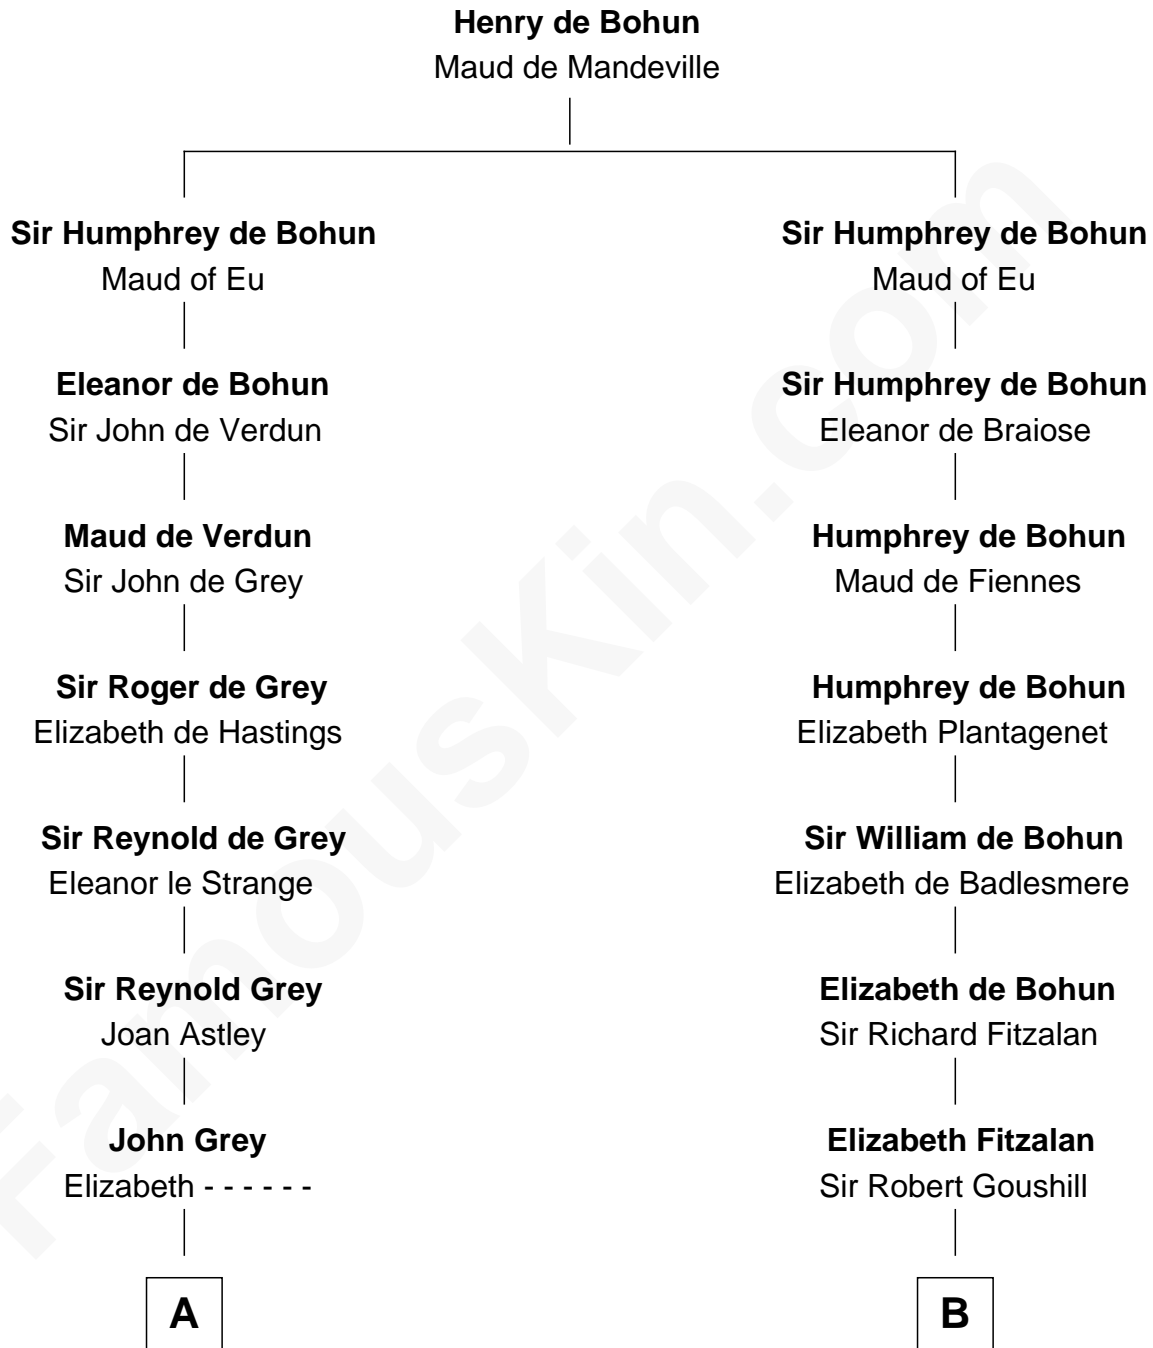

FamousKin.com Relationship Chart of

J.P. Morgan, Jr.

American Banker and Philanthropist

19th cousin 2 times removed of

General Robert E. Lee

Confederate Army - U.S. Civil War

C

Lynde Lord
Mary Lyman

Mary Sheldon Lord
John Pierpont

Juliet Pierpont
Junius Spencer Morgan

John Pierpont Morgan
Frances Louisa Tracy

J.P. Morgan, Jr.
American Banker and Philanthropist

D

Col. Henry Lee
Lucy Grymes

Maj. Gen. Henry Lee
Anne Hill Carter