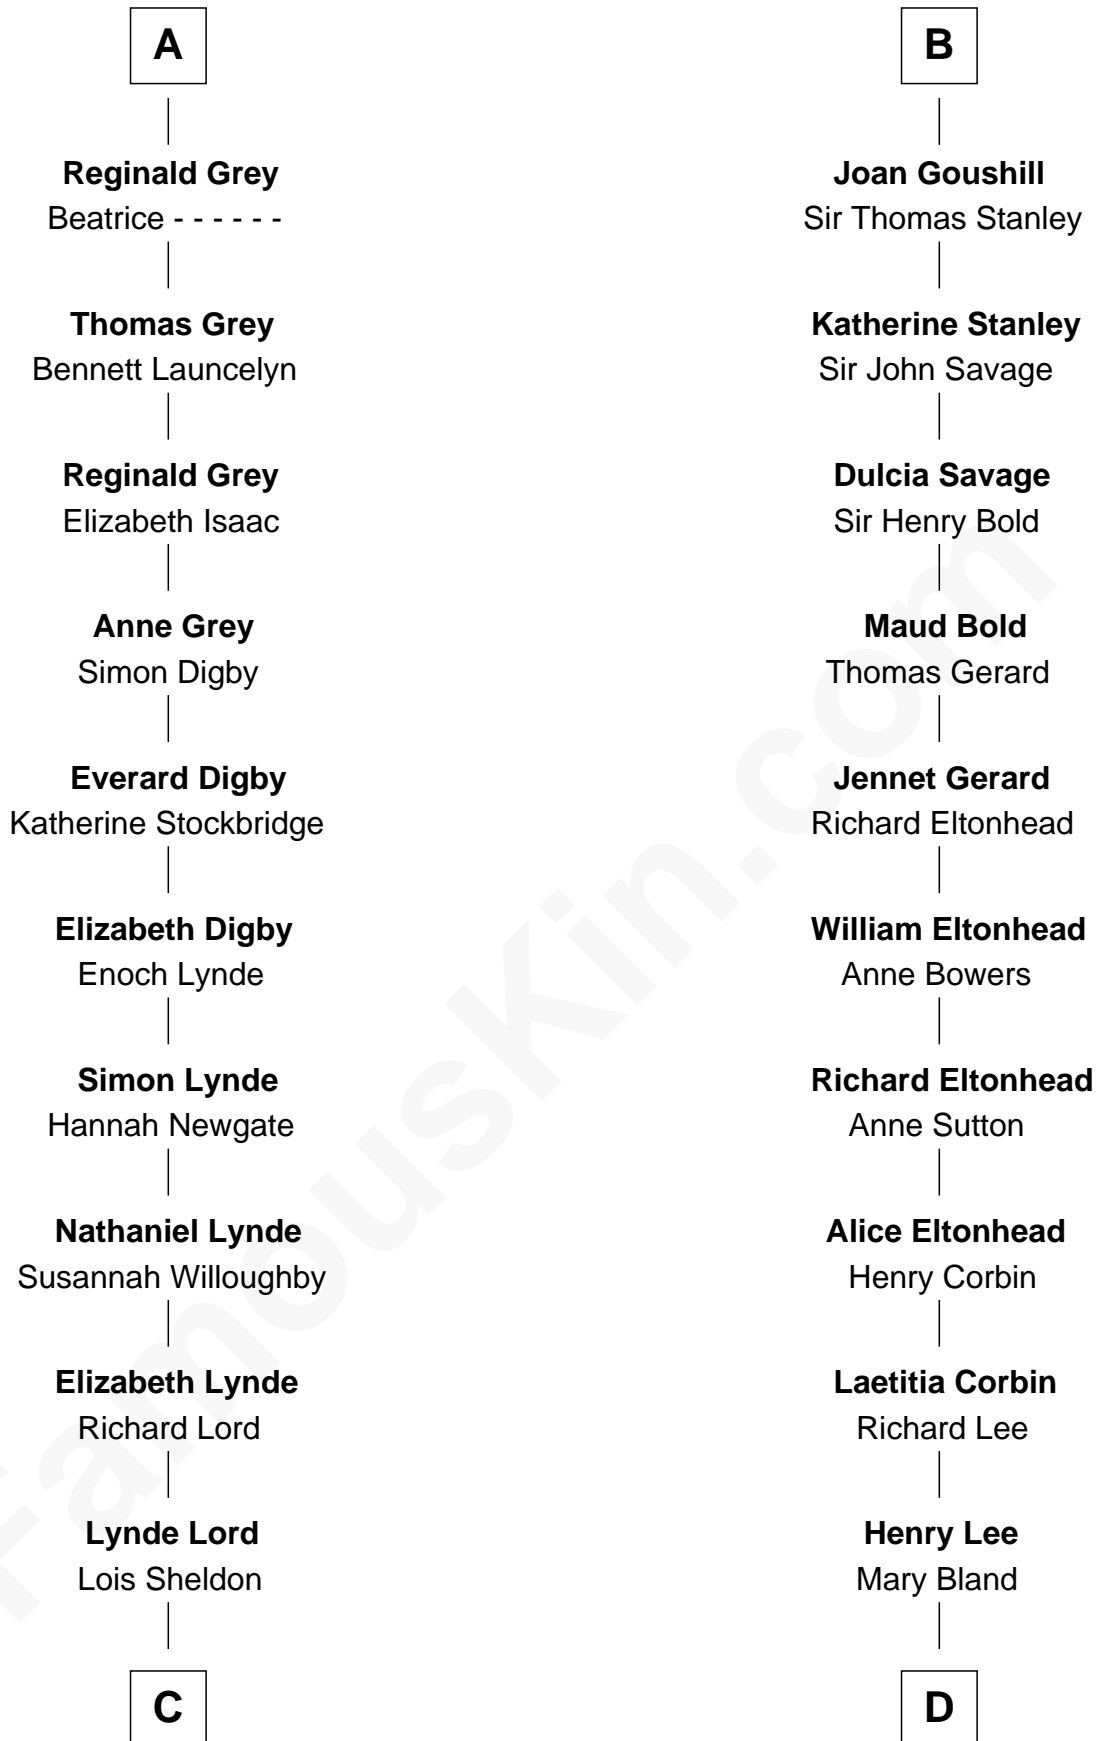

# FamousKin.com Relationship Chart of

**J.P. Morgan, Jr.**

*American Banker and Philanthropist*

**19th cousin 2 times removed of**

**General Robert E. Lee**

*Confederate Army - U.S. Civil War*

**Raoul de Lusgnan**

Alice de Eu

**C**

**Lynde Lord**

Mary Lyman

**Mary Sheldon Lord**

John Pierpont

**Juliet Pierpont**

Junius Spencer Morgan