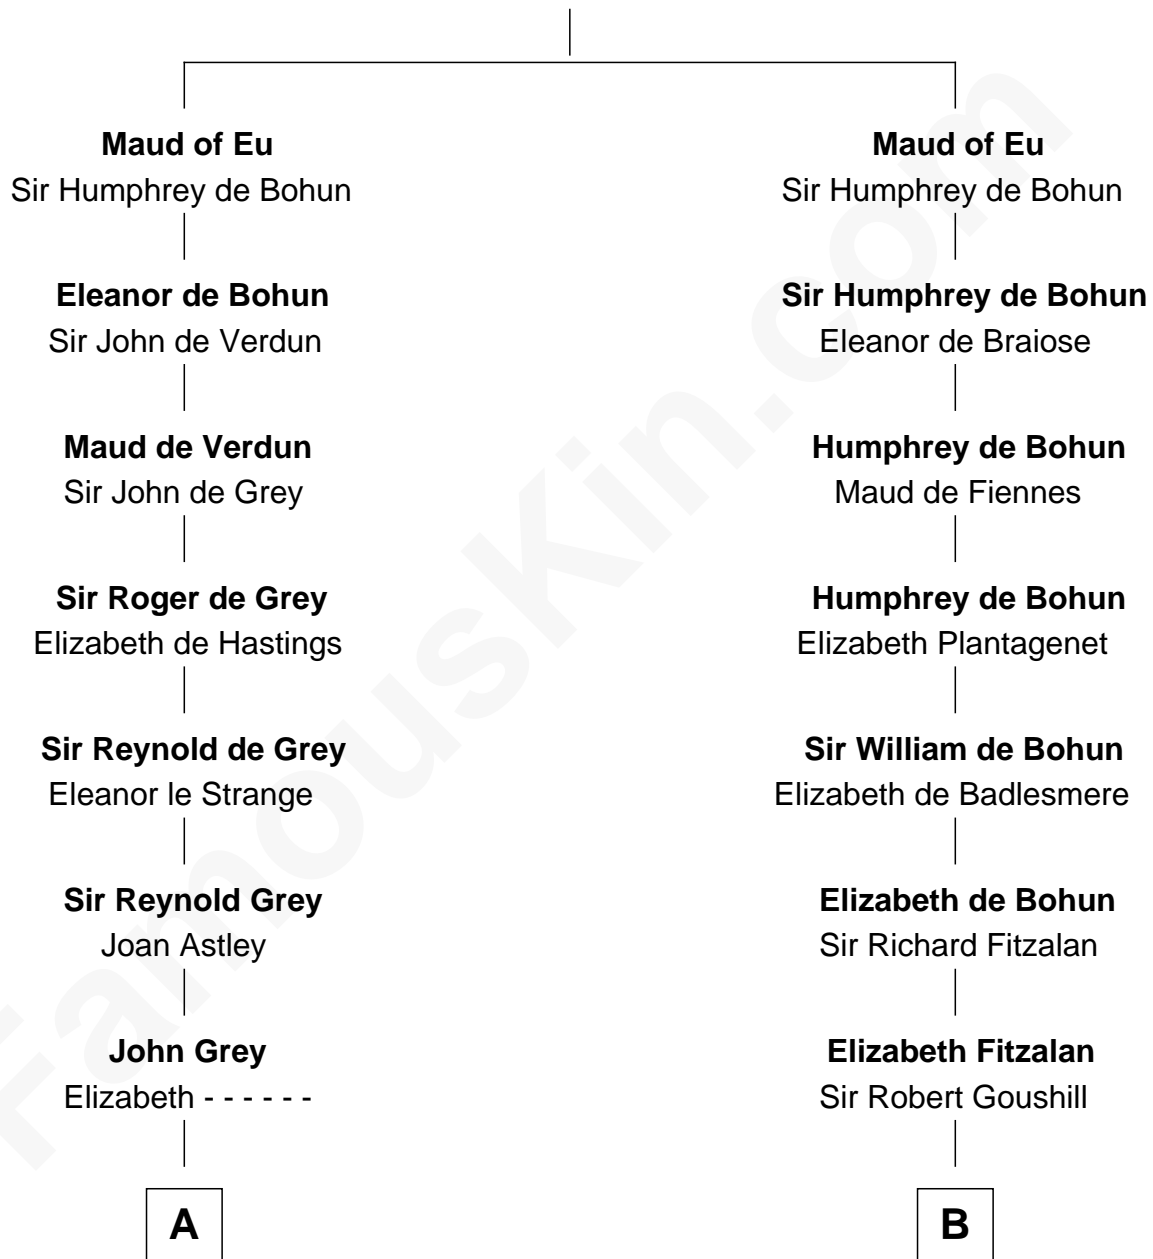

# FamousKin.com Relationship Chart of

**J.P. Morgan, Jr.**

*American Banker and Philanthropist*

**19th cousin 2 times removed of**

**General Robert E. Lee**

*Confederate Army - U.S. Civil War*

**Raoul de Lusgnan**

Alice de Eu

**C**

**Lynde Lord**

Mary Lyman

**Mary Sheldon Lord**

John Pierpont

**Juliet Pierpont**

Junius Spencer Morgan